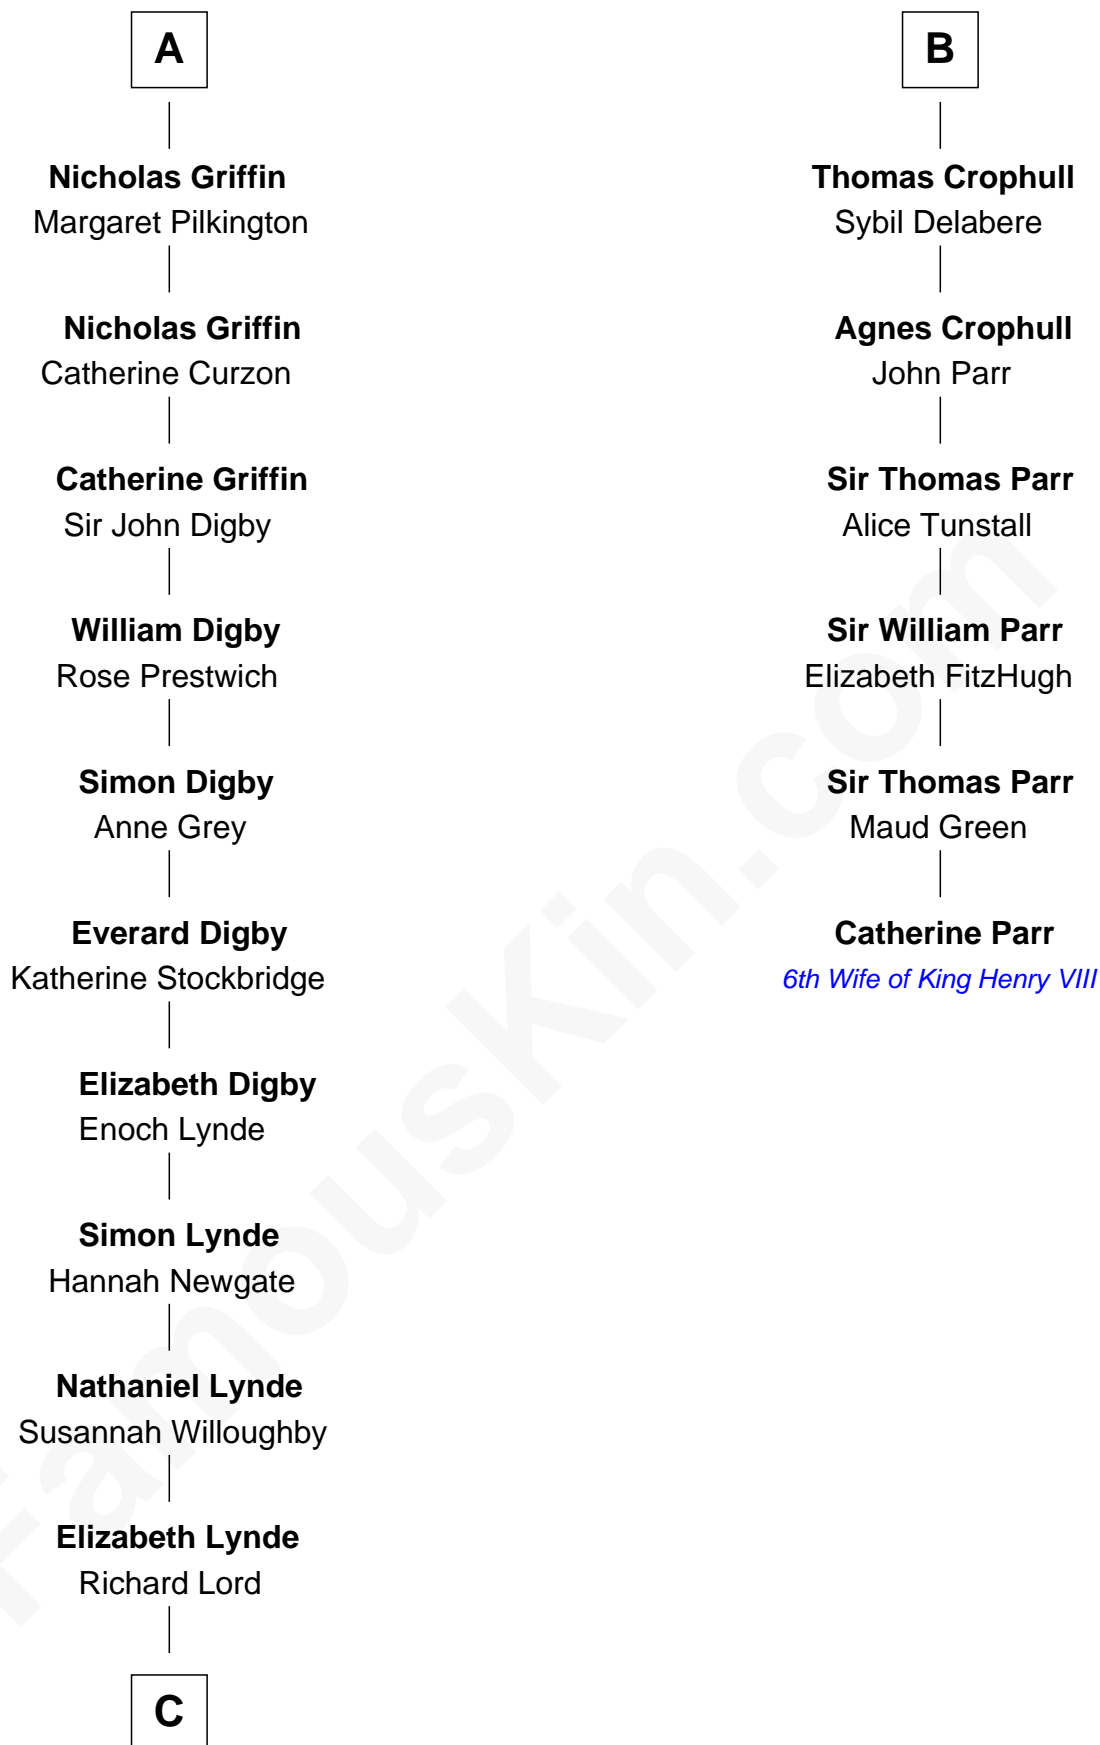

# FamousKin.com Relationship Chart of

**J.P. Morgan**

*American Banker and Art Collector*

12th cousin 9 times removed of

**Catherine Parr**

*6th Wife of King Henry VIII*

**C**

—  
**Lynde Lord**  
Lois Sheldon

—  
**Lynde Lord**  
Mary Lyman

—  
**Mary Sheldon Lord**  
John Pierpont

—  
**Juliet Pierpont**  
Junius Spencer Morgan

—  
**J.P. Morgan**  
*American Banker and Art Collector*

FamousKin.com