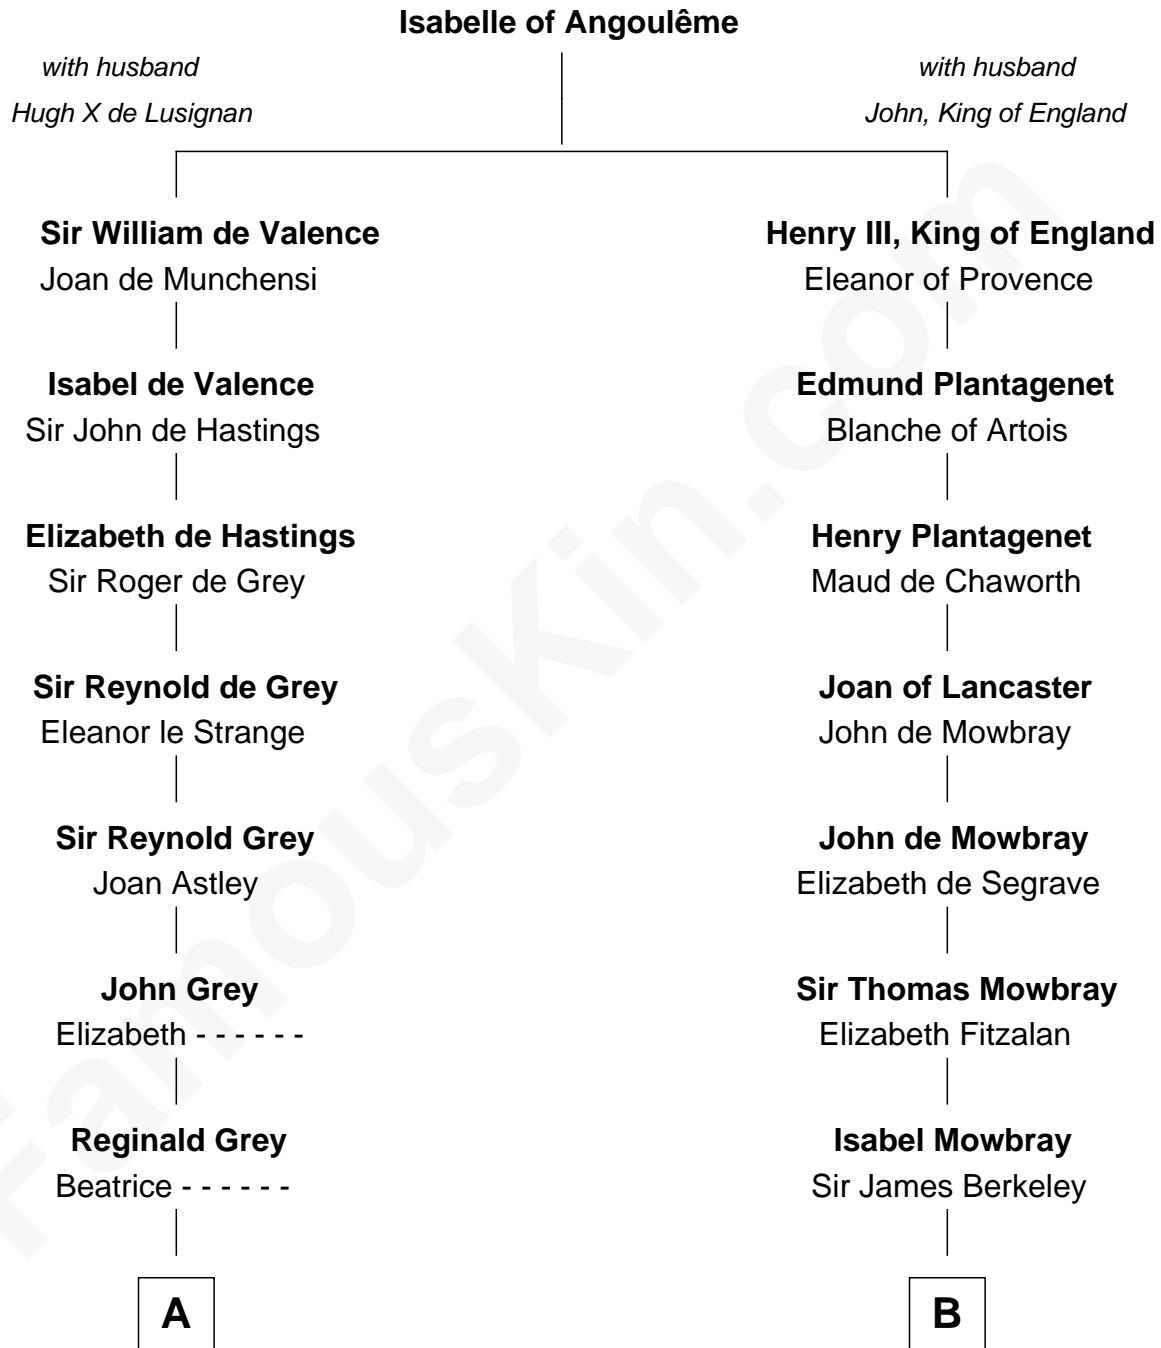

# FamousKin.com Relationship Chart of

**J.P. Morgan**

*American Banker and Art Collector*

19th cousin 2 times removed of

**Jack London**

*Author of "The Call of the Wild"*

**C**

**Mary Sheldon Lord**