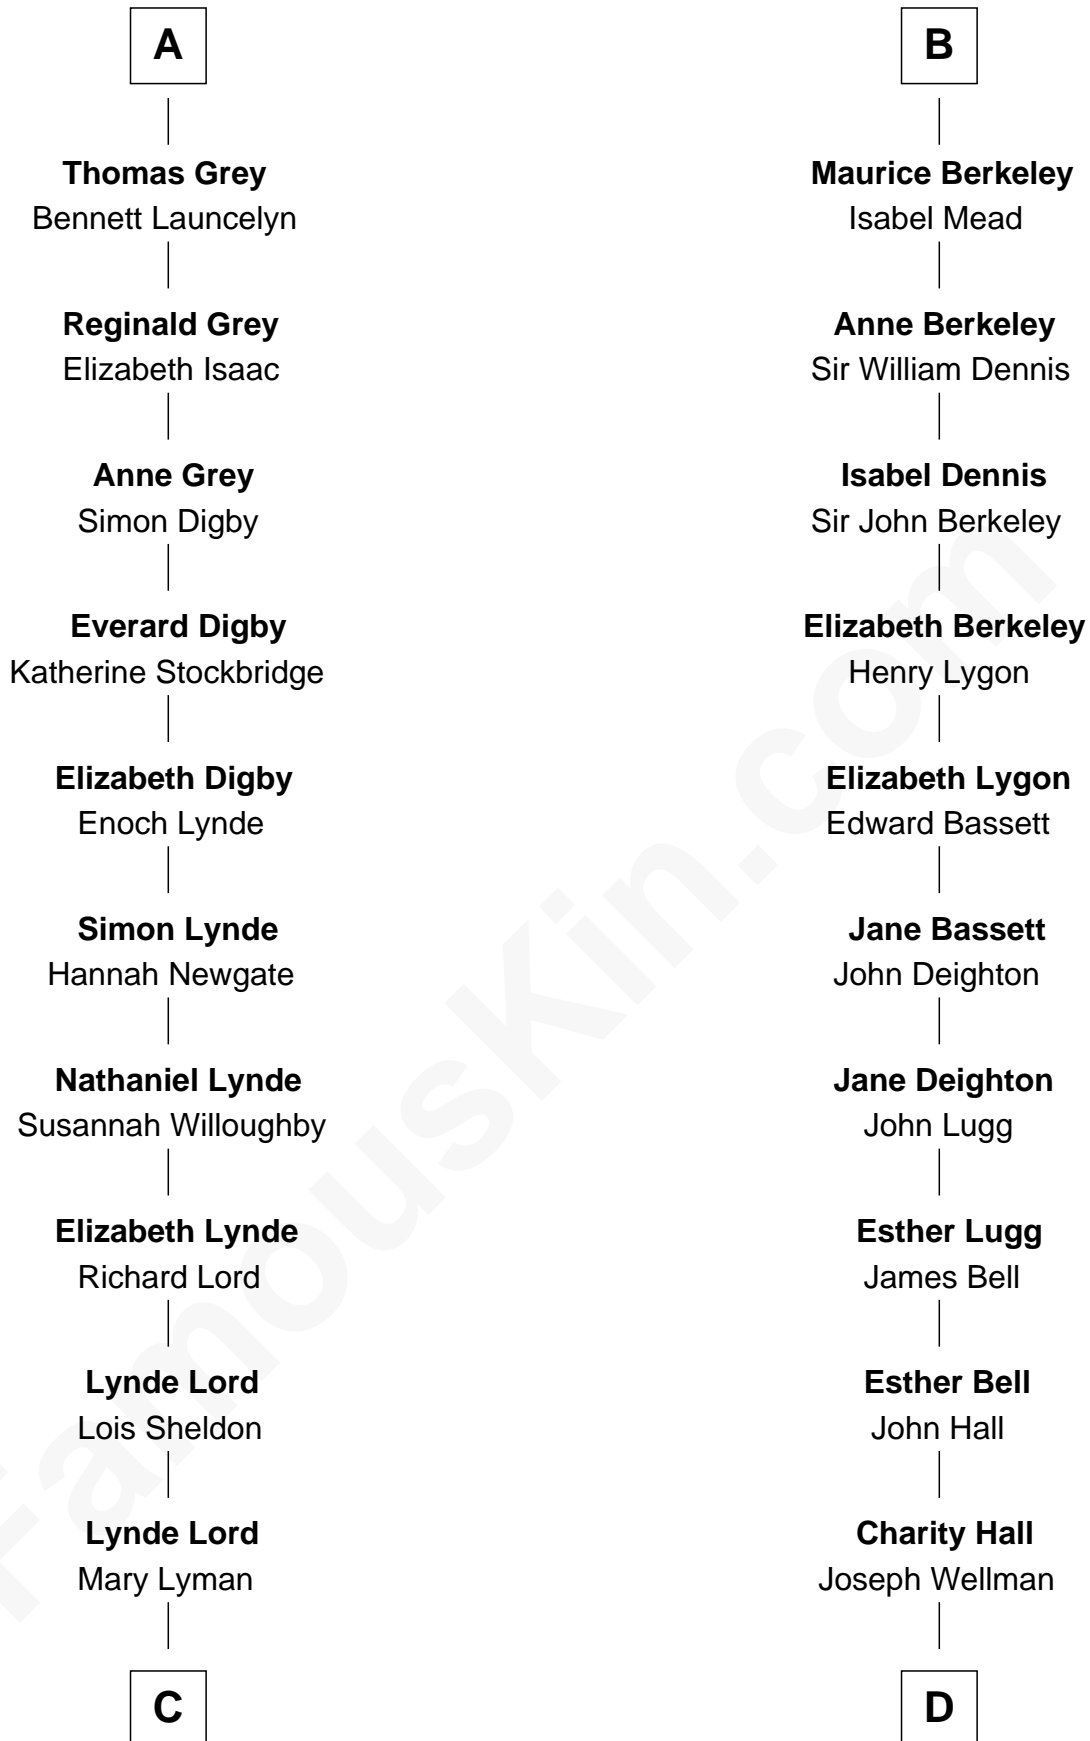

# FamousKin.com Relationship Chart of

**J.P. Morgan**

*American Banker and Art Collector*

19th cousin 2 times removed of

**Jack London**

*Author of "The Call of the Wild"*

**C**

**Mary Sheldon Lord**

John Pierpont

**Juliet Pierpont**

Junius Spencer Morgan

**J.P. Morgan**

*American Banker and Art Collector*

**D**

**Adam Wellman**

Esther Mann

**Joel Wellman**

Betsey Baker

**Marshall Daniel Wellman**

Eleanor Garrett Jones

**Flora Wellman**

William Henry Chaney

**Jack London**

*Author of "The Call of the Wild"*