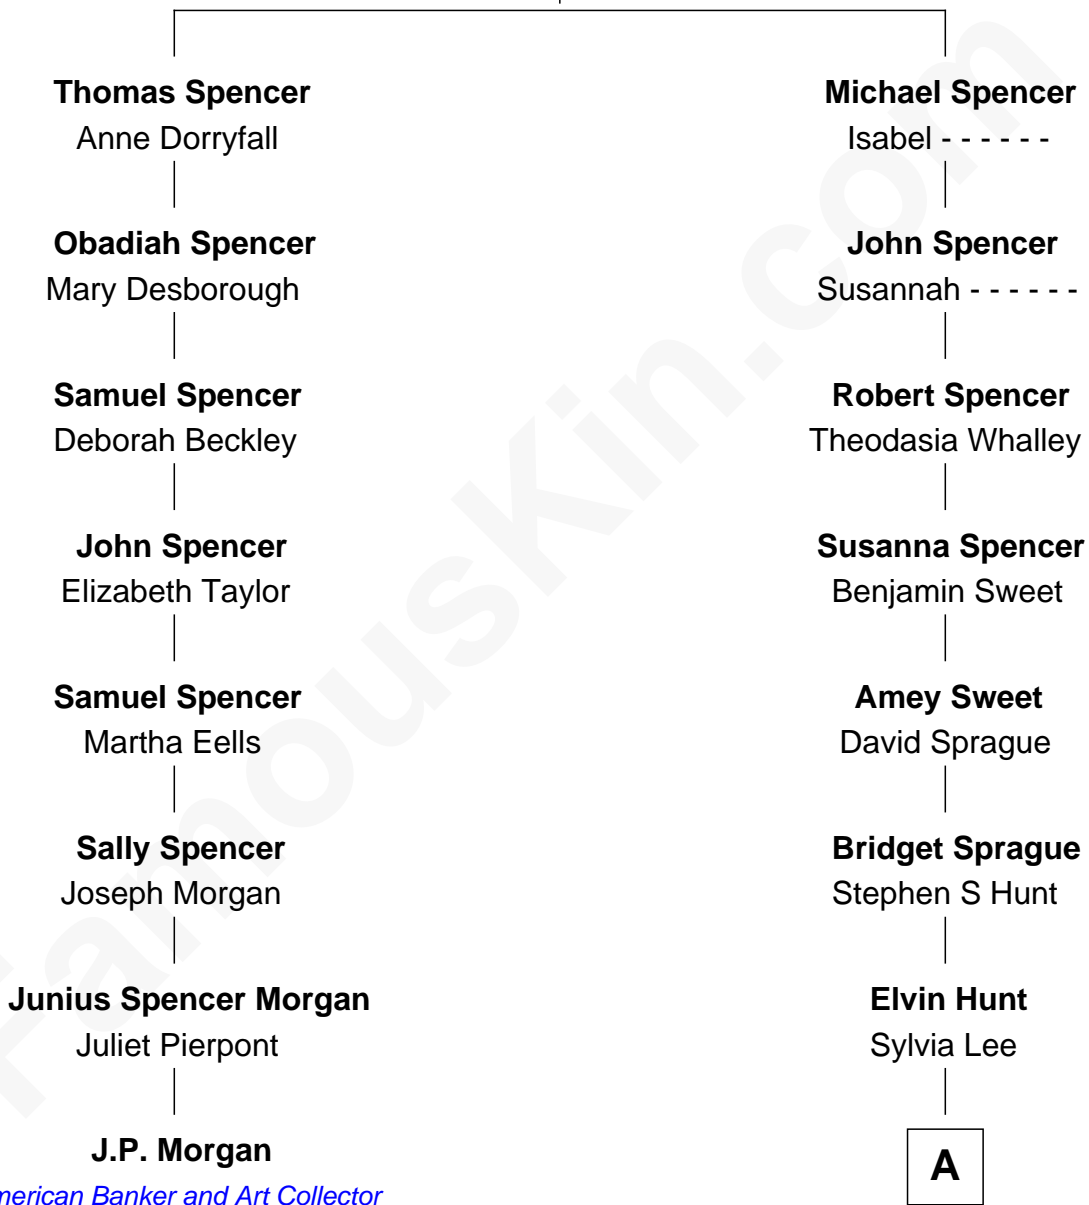

FamousKin.com Relationship Chart of

J.P. Morgan

American Banker and Art Collector

7th cousin 3 times removed of

Lucille Ball

TV Actress - "I Love Lucy"

Gerard Spencer

Alice Whitbread

A

—
Reuben Hunt

Eveline Frances Bailey

—
Frederick Charles Hunt

Flora Belle Orcutt

—
Desiree Evelyn Hunt

Henry Durrell Ball

—
Lucille Ball

TV Actress - "I Love Lucy"

FamousKin.com