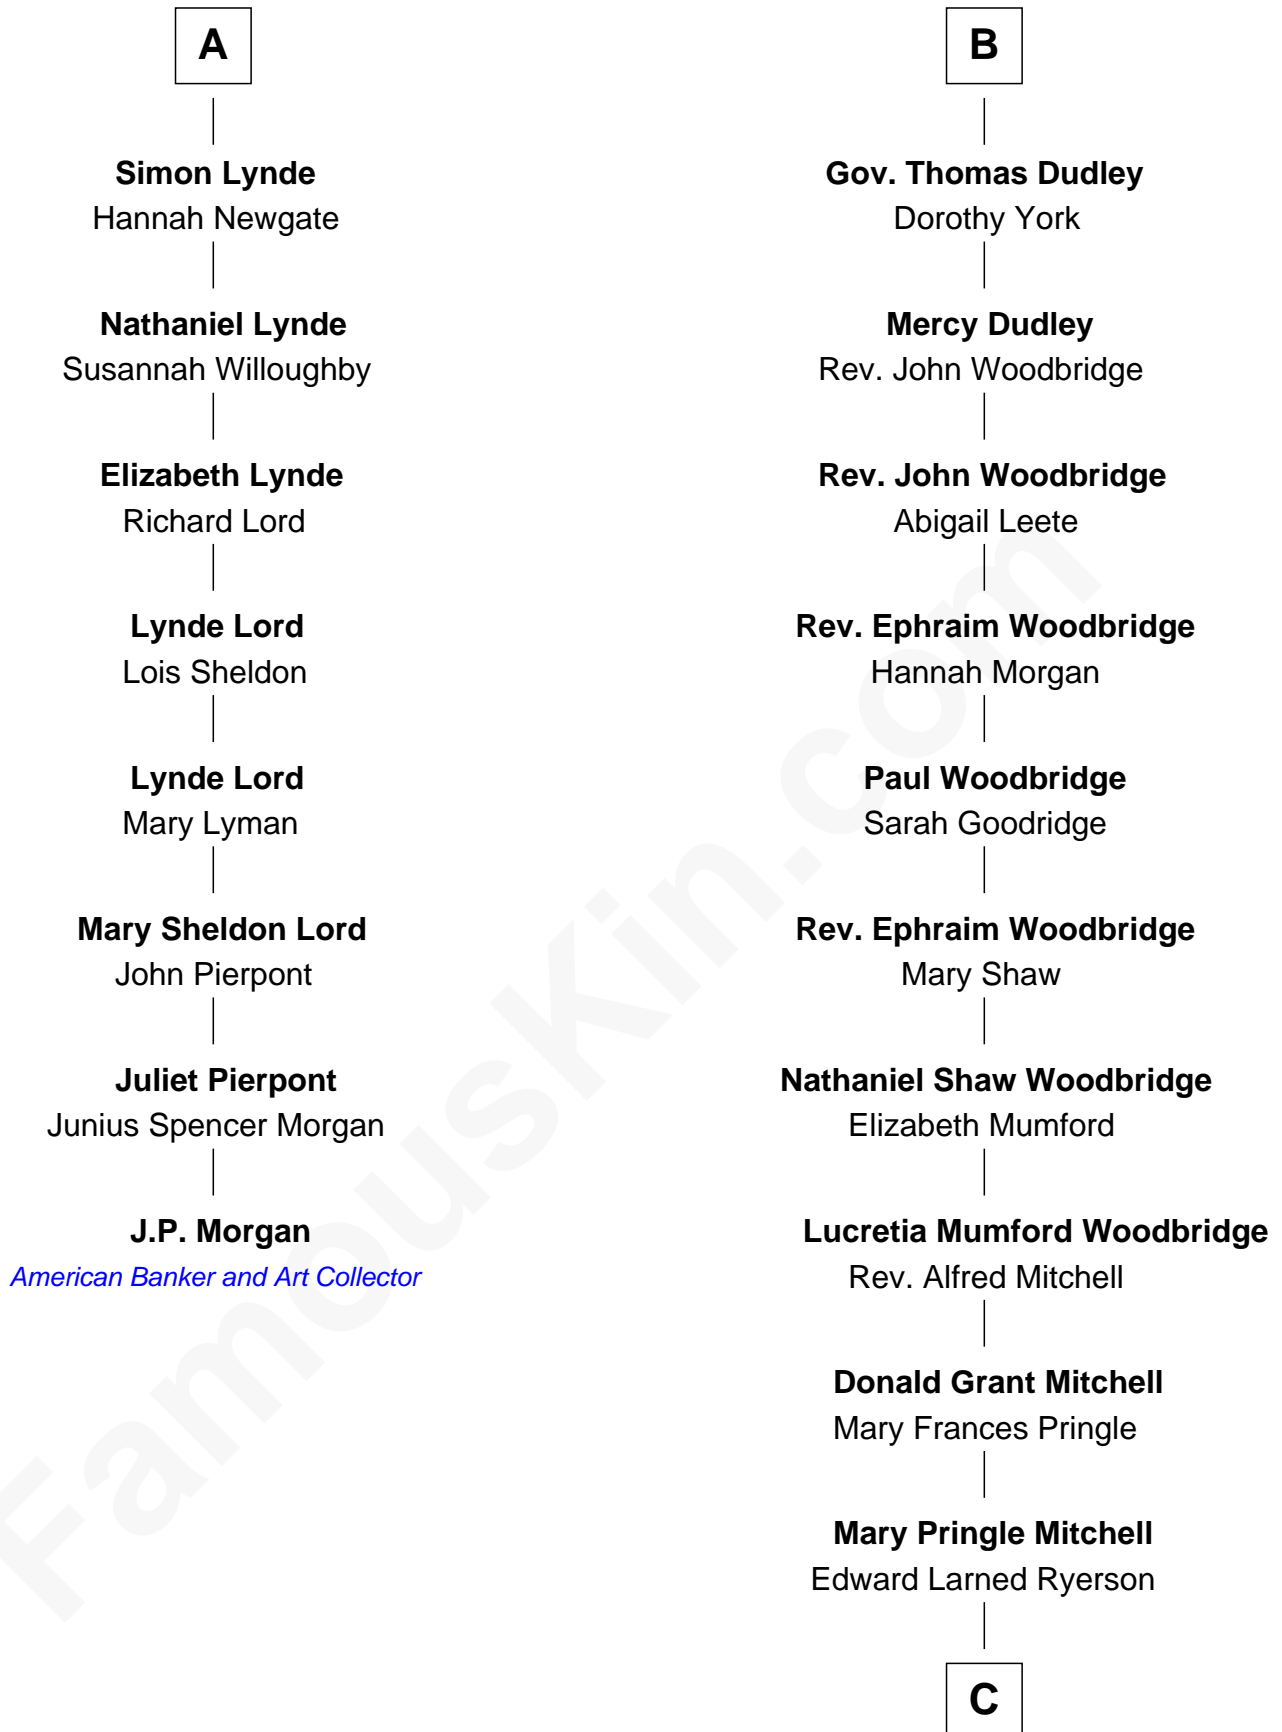

# FamousKin.com Relationship Chart of

**J.P. Morgan**

*American Banker and Art Collector*

14th cousin 6 times removed of

**Paget Brewster**

*TV Actress*

**Sir Reynold Grey**

*with wife  
Joan Astley*

**Margaret Grey**

Sir William Bonville

**William Bonville**

Elizabeth Harington

**William Bonville**

Katherine Neville

**Cecily Bonville**

Thomas Grey

**Cecily Grey**

Sir John Sutton

**Sir Henry Dudley**

- - - - - Ashton

*Probable*

**Roger Dudley**

Susanna Thorne

**B**

C

**Donald Mitchell Ryerson**

Isabelle McGenniss

**Joan Ryerson**

George Washington Wales Brewster

**Galen Brewster**

Hathaway Tew

**Paget Brewster**