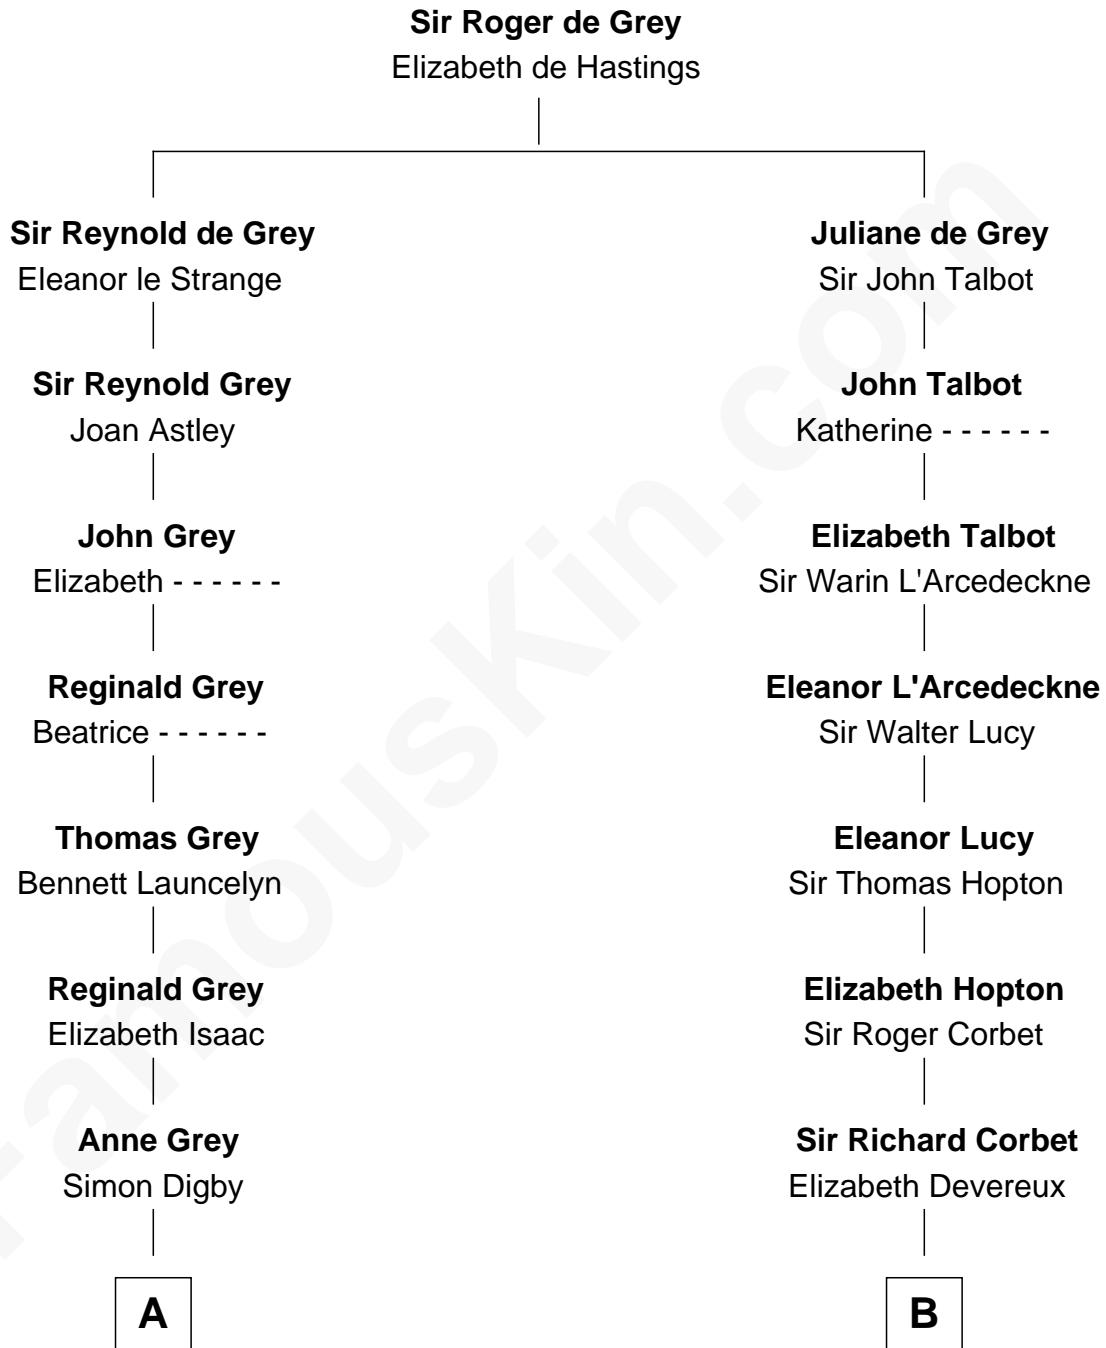

## Relationship Chart of

### J.P. Morgan

American Banker and Art Collector

16th cousin 5 times removed of

**John Foster Dulles**

52nd U.S. Secretary of State

C

**Joanna Leffingwell**

Charles Lathrop

**Harriet Wadsworth Lathrop**

Rev. Miron Winslow

**Harriet Lathrop Winslow**

Rev. John Welsh Dulles

**Allen Macy Dulles**

Edith Foster

**John Foster Dulles**

*52nd U.S. Secretary of State*