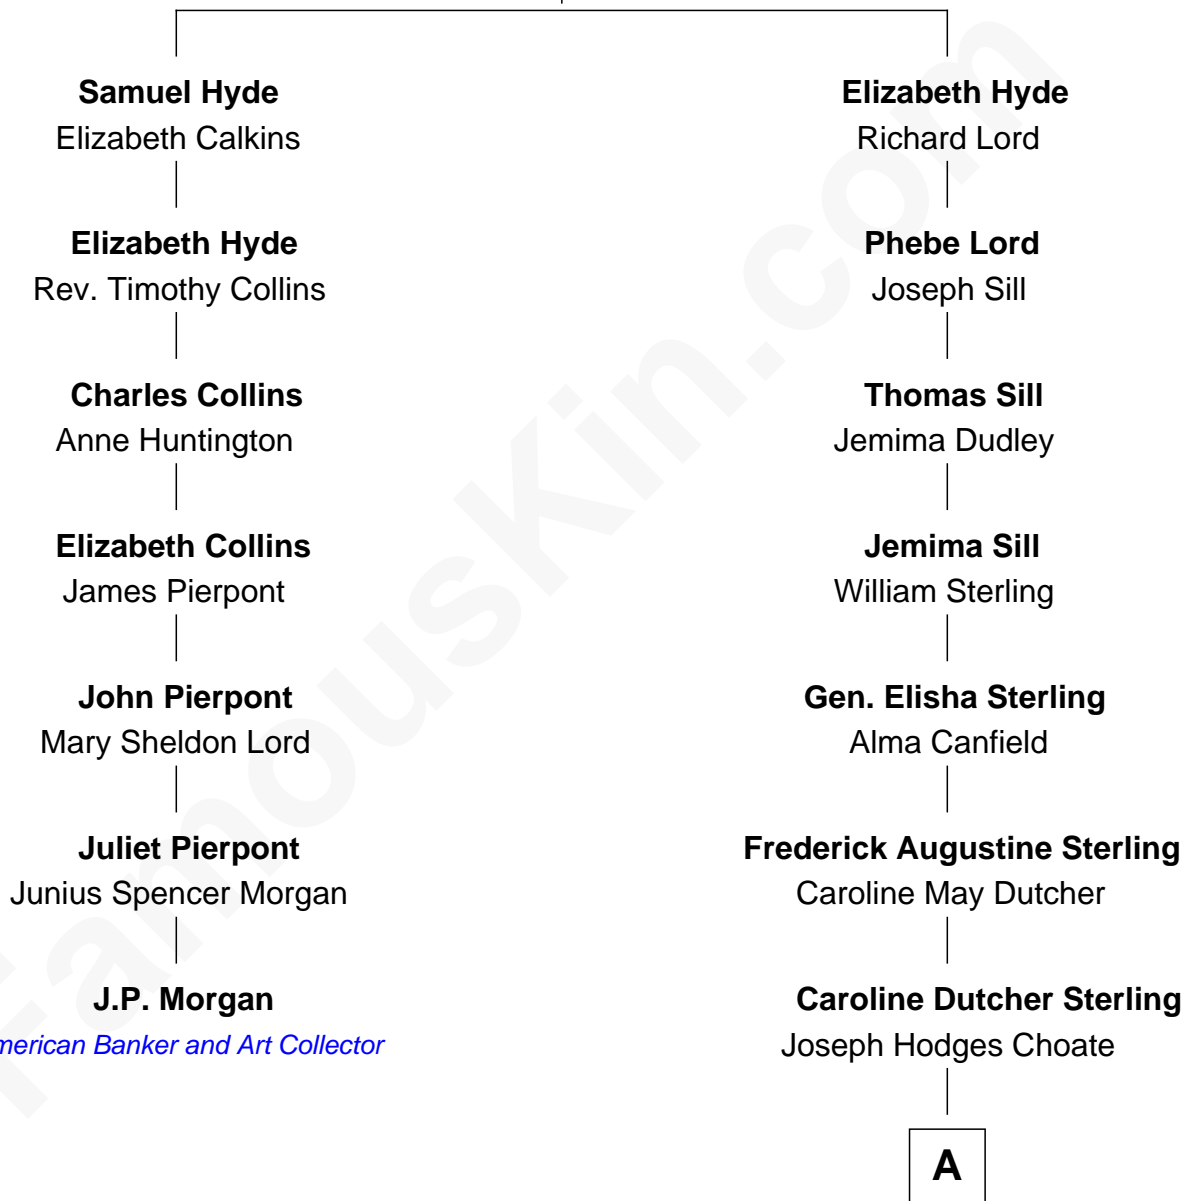

FamousKin.com Relationship Chart of

J.P. Morgan

American Banker and Art Collector

6th cousin 4 times removed of

Oliver Platt

Movie Actor

Samuel Hyde

Jane Lee