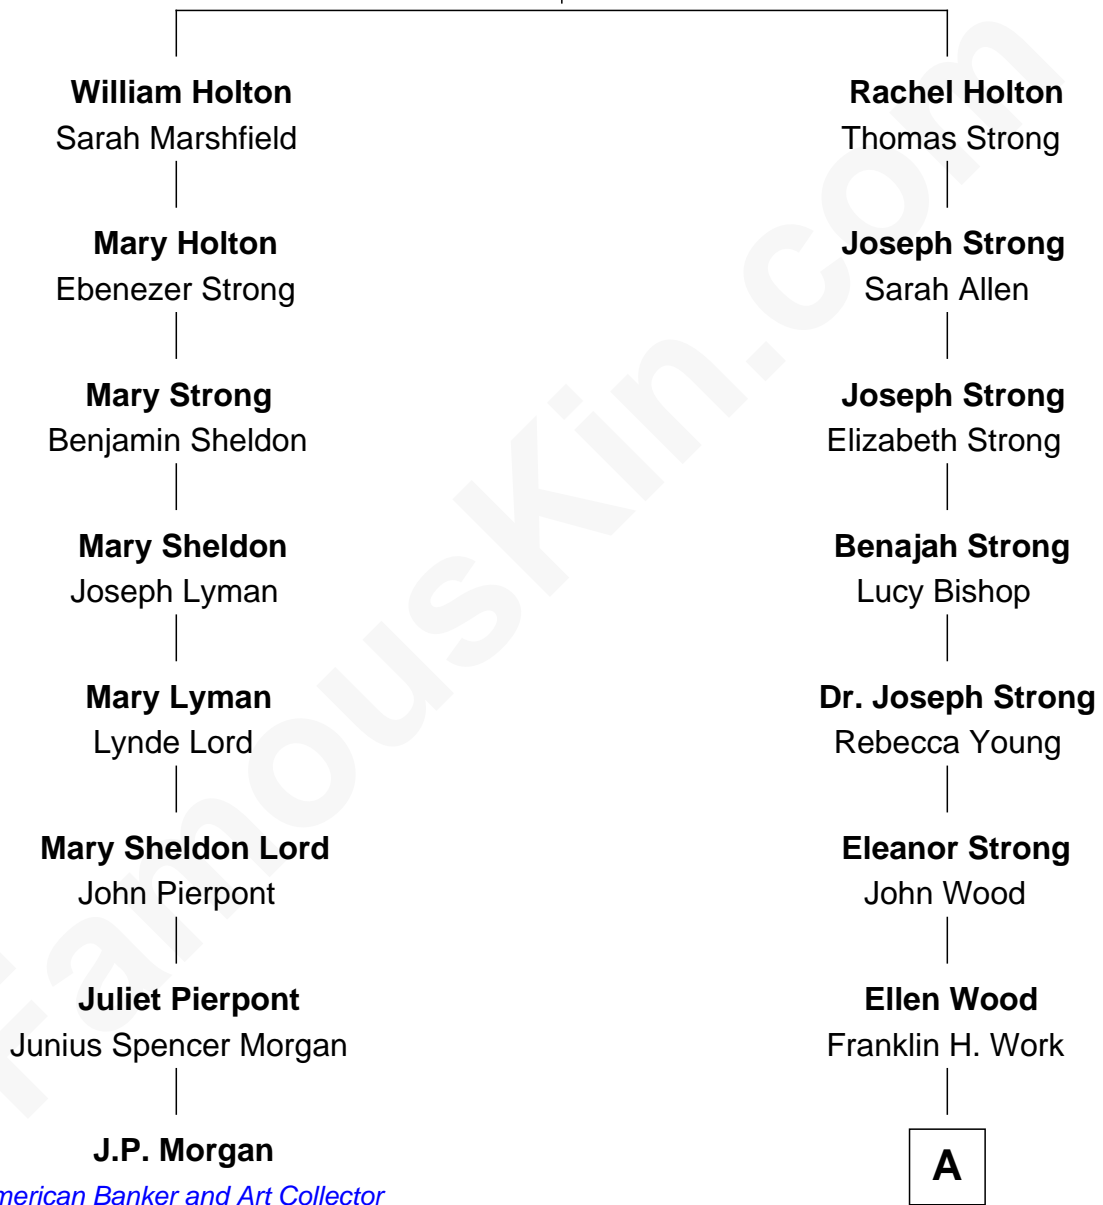

# FamousKin.com Relationship Chart of

**J.P. Morgan**

*American Banker and Art Collector*

7th cousin 4 times removed of

**Oliver Platt**

*Movie Actor*

**William Holton**

Mary - - - - -

**A**

—  
**Frances Eleanor Work**  
James Boothby Burke Roche

—  
**Cynthia Burke Roche**  
Arthur Scott Burden

—  
**Eileen Burden**  
Walter Maynard

—  
**Sheila Maynard**  
Nicholas Platt

—  
**Oliver Platt**  
*Movie Actor*