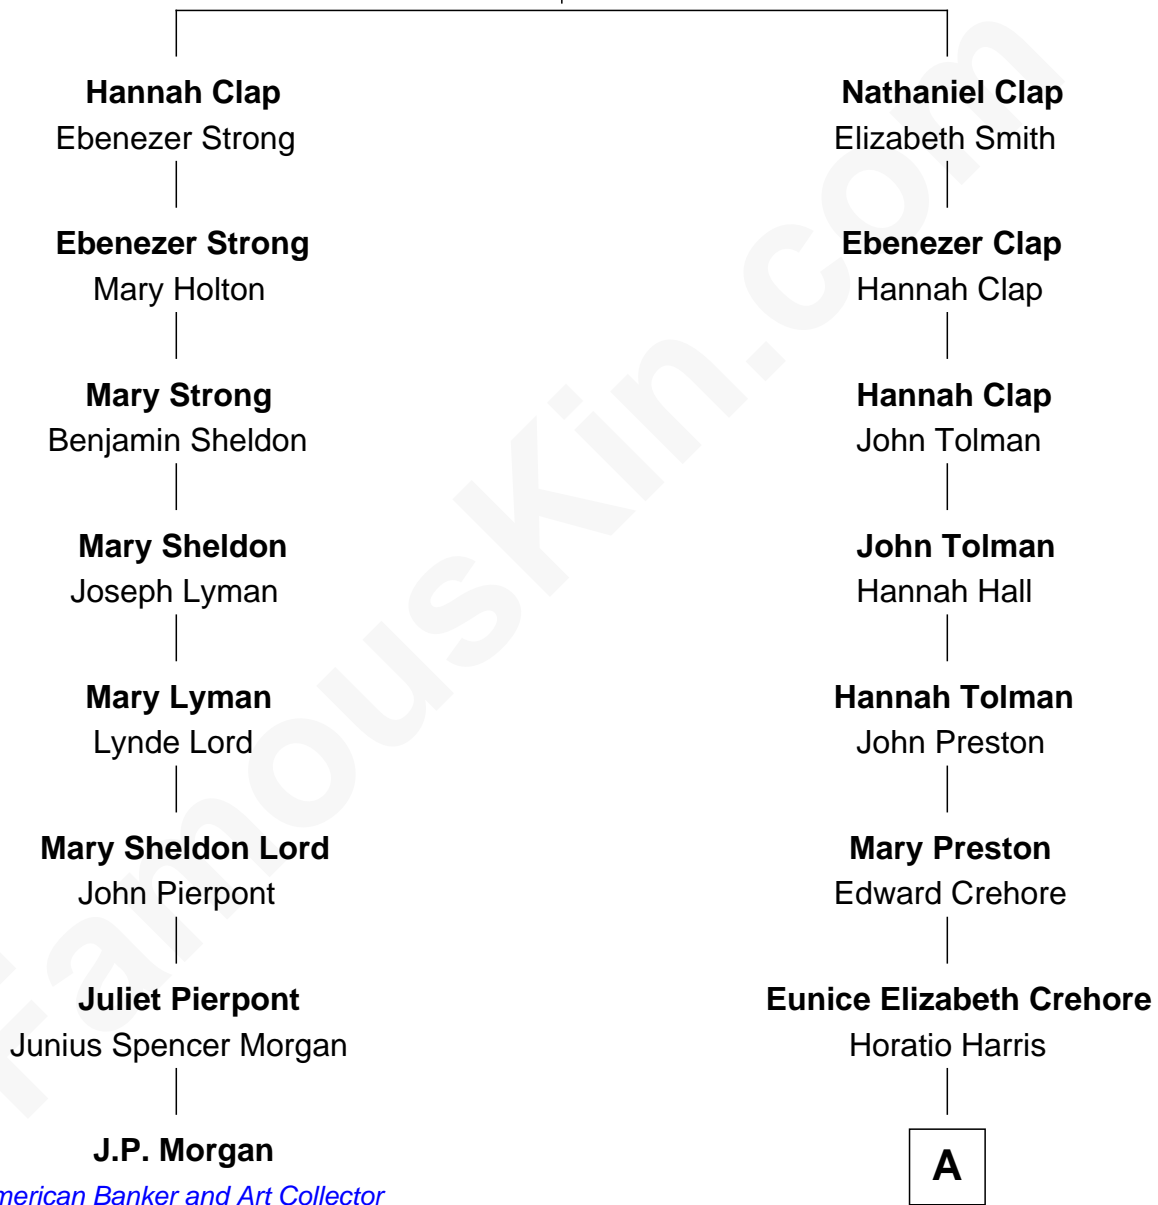

FamousKin.com Relationship Chart of

J.P. Morgan

American Banker and Art Collector

7th cousin 2 times removed of

George Kennedy

Movie Actor

Nicholas Clap

Sarah Clap

A

Georgia Anna Harris
Dr. Frederick William Kennedy

George Harris Kennedy
Helen Kieselbach

George Kennedy
Movie Actor

FamousKin.com