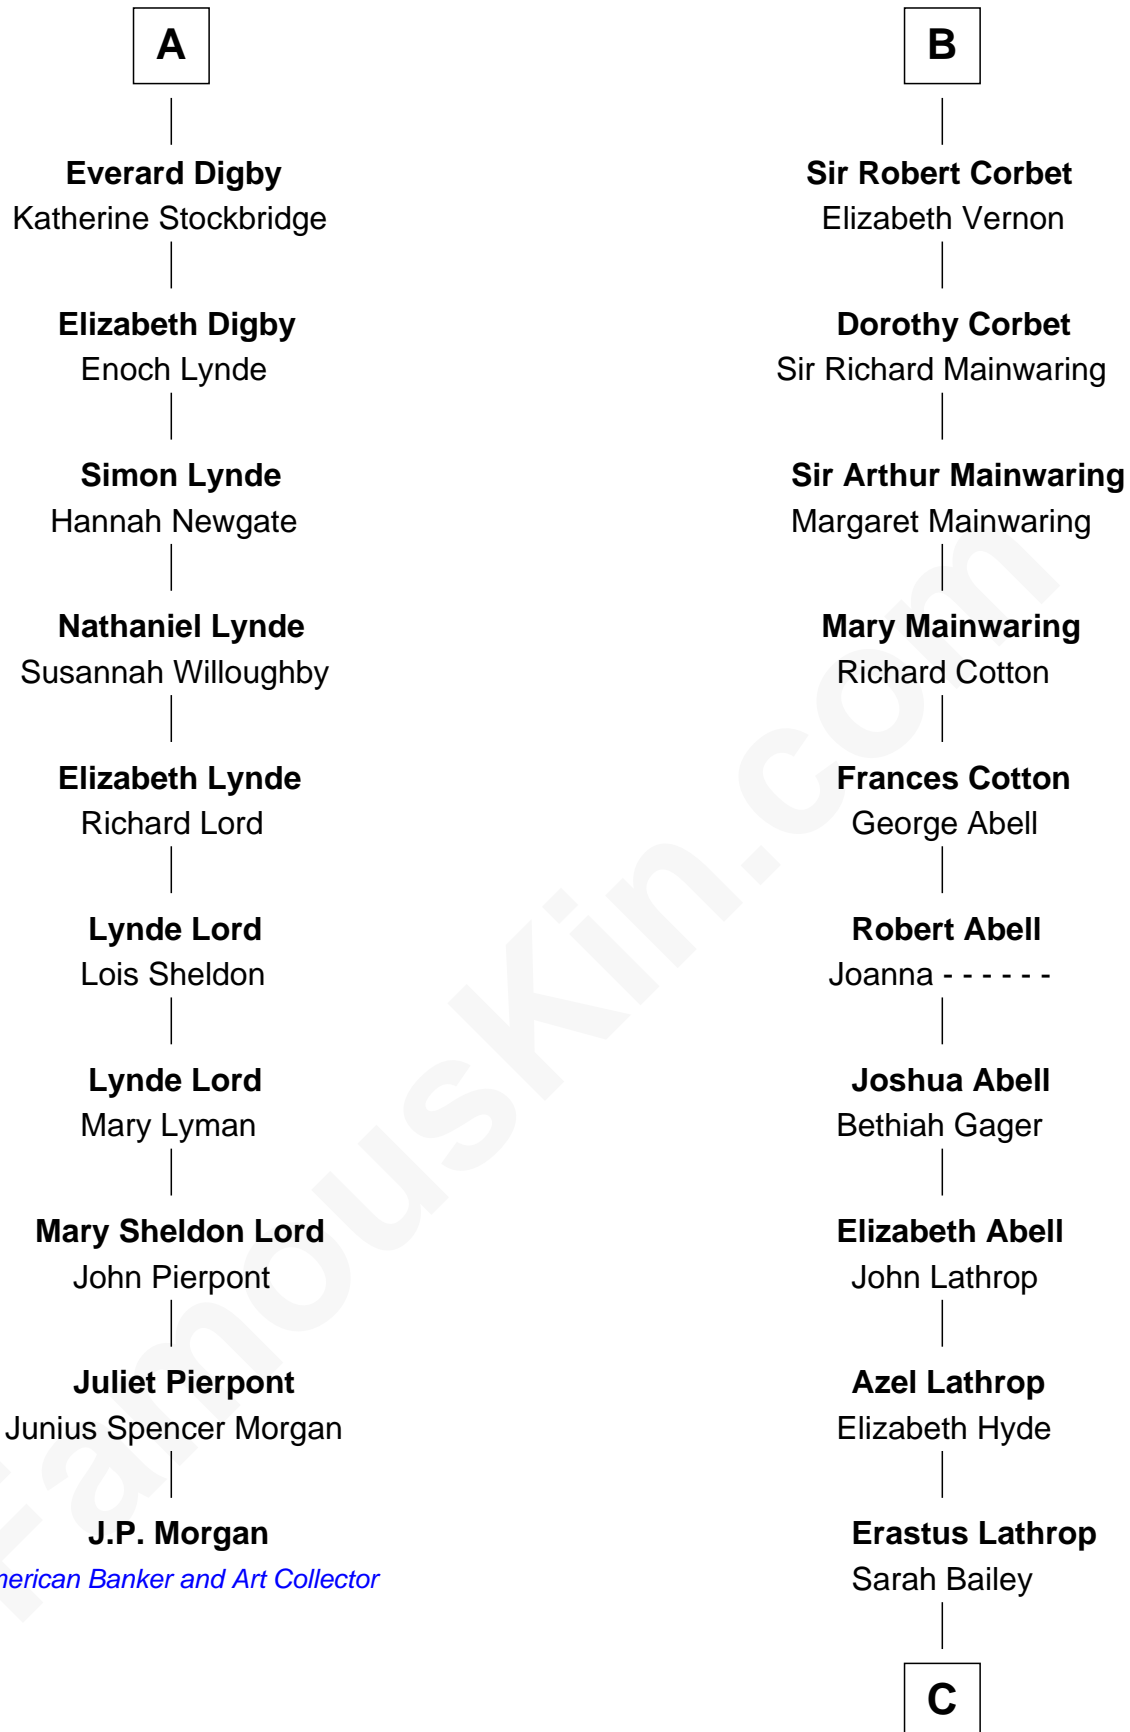

FamousKin.com Relationship Chart of

J.P. Morgan

American Banker and Art Collector

16th cousin 3 times removed of

Marjorie Post

Founder of General Foods

C

—
Caroline Cushman Lathrop

Charles Rollin Post

—
Charles William Post

Elle Letitia Merriweather

—
Marjorie Post

Founder of General Foods

FamousKin.com