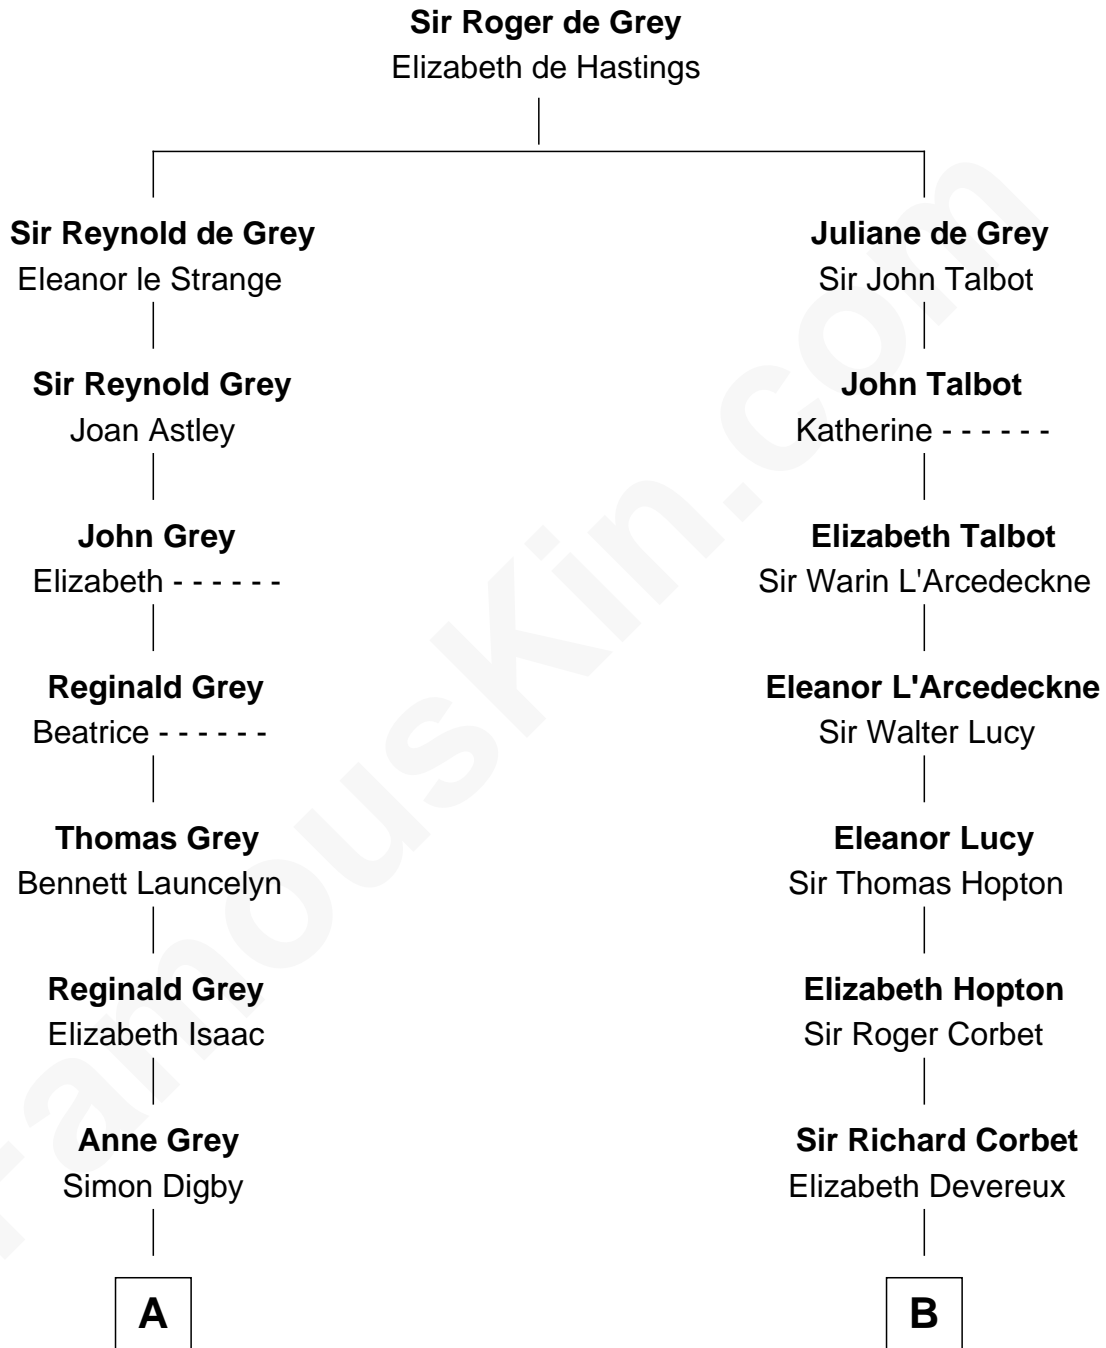

FamousKin.com Relationship Chart of

J.P. Morgan

American Banker and Art Collector

16th cousin 3 times removed of

Marjorie Post

Founder of General Foods

C

—
Caroline Cushman Lathrop

Charles Rollin Post

—
Charles William Post

Elle Letitia Merriweather

—
Marjorie Post

Founder of General Foods

FamousKin.com