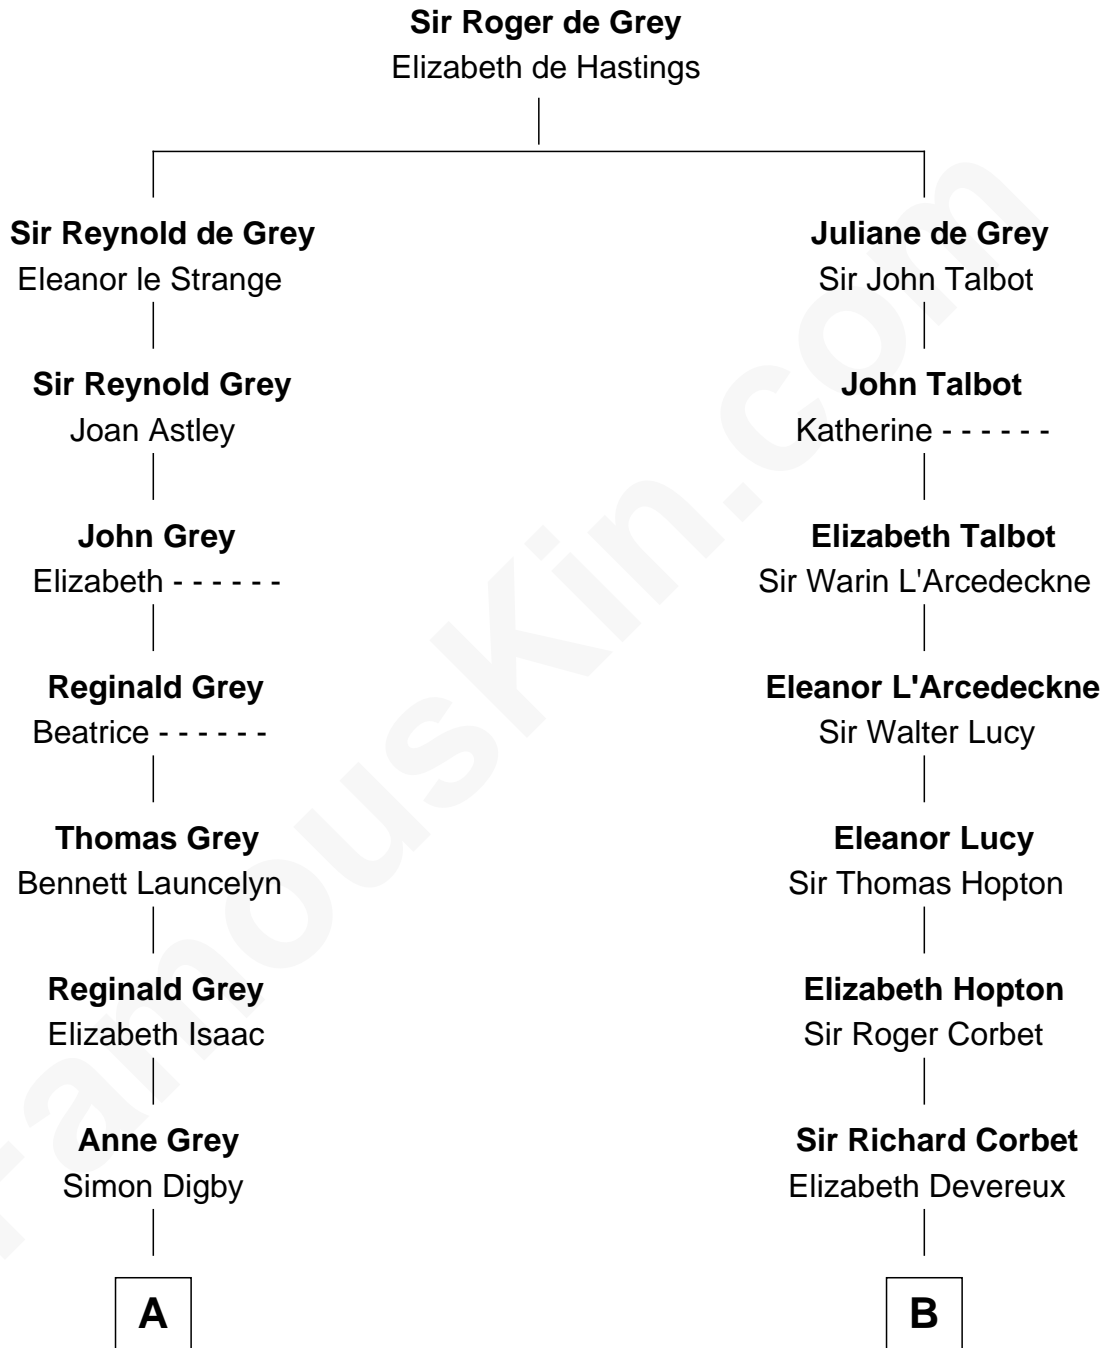

# FamousKin.com Relationship Chart of

**J.P. Morgan**

*American Banker and Art Collector*

16th cousin 2 times removed of

**C. W. Post**

*Founder of Post Cereals*

**C**

**Caroline Cushman Lathrop**

Charles Rollin Post

**C. W. Post**

*Founder of Post Cereals*

FamousKin.com