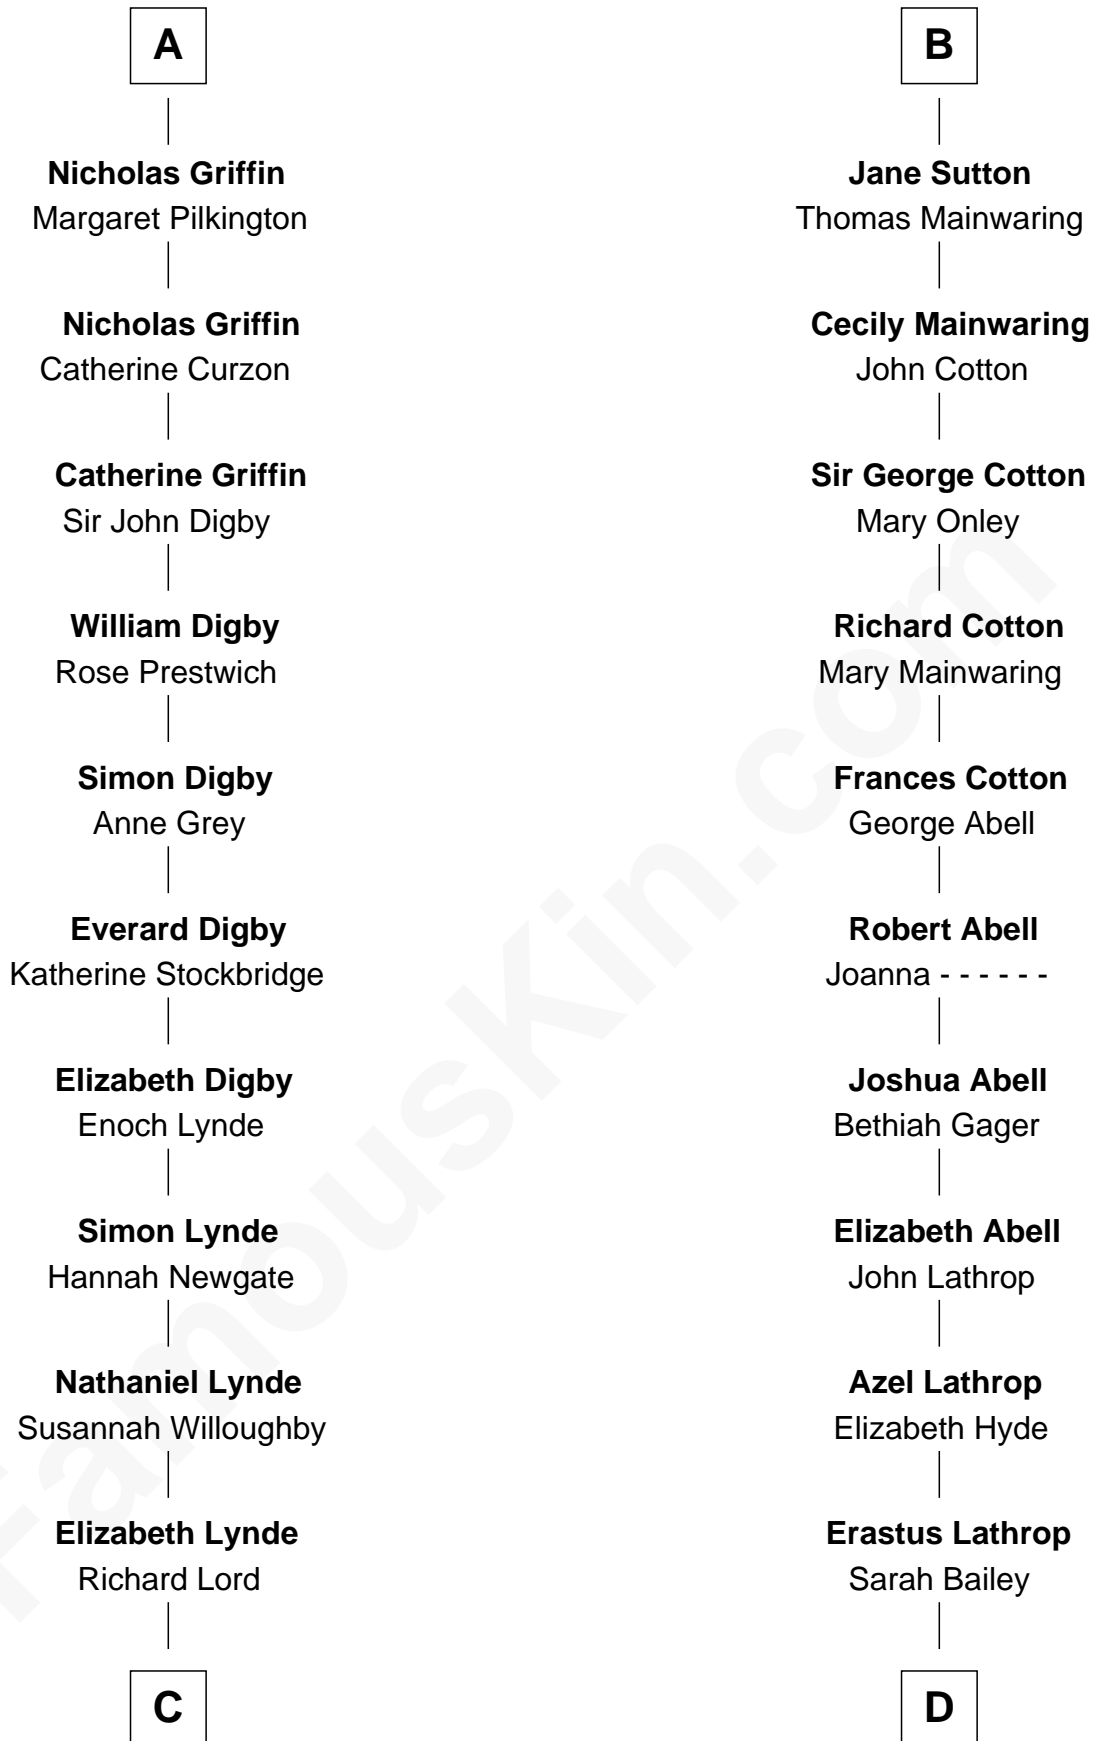

FamousKin.com Relationship Chart of

J.P. Morgan

American Banker and Art Collector

18th cousin 3 times removed of

C. W. Post

Founder of Post Cereals

Alan of Galloway

*with wife
Margaret of Huntingdon*

Helen of Galloway

Sir Roger de Quincy

Margaret de Quincy

Sir William de Ferrers

Joan de Ferrers

Sir Thomas de Berkeley

Sir Maurice de Berkeley

Eve la Zouche

Thomas de Berkeley

Katherine de Clyvedon

Sir John Berkeley

Elizabeth Betteshorne

Elizabeth Berkeley

Sir John Sutton

B

C