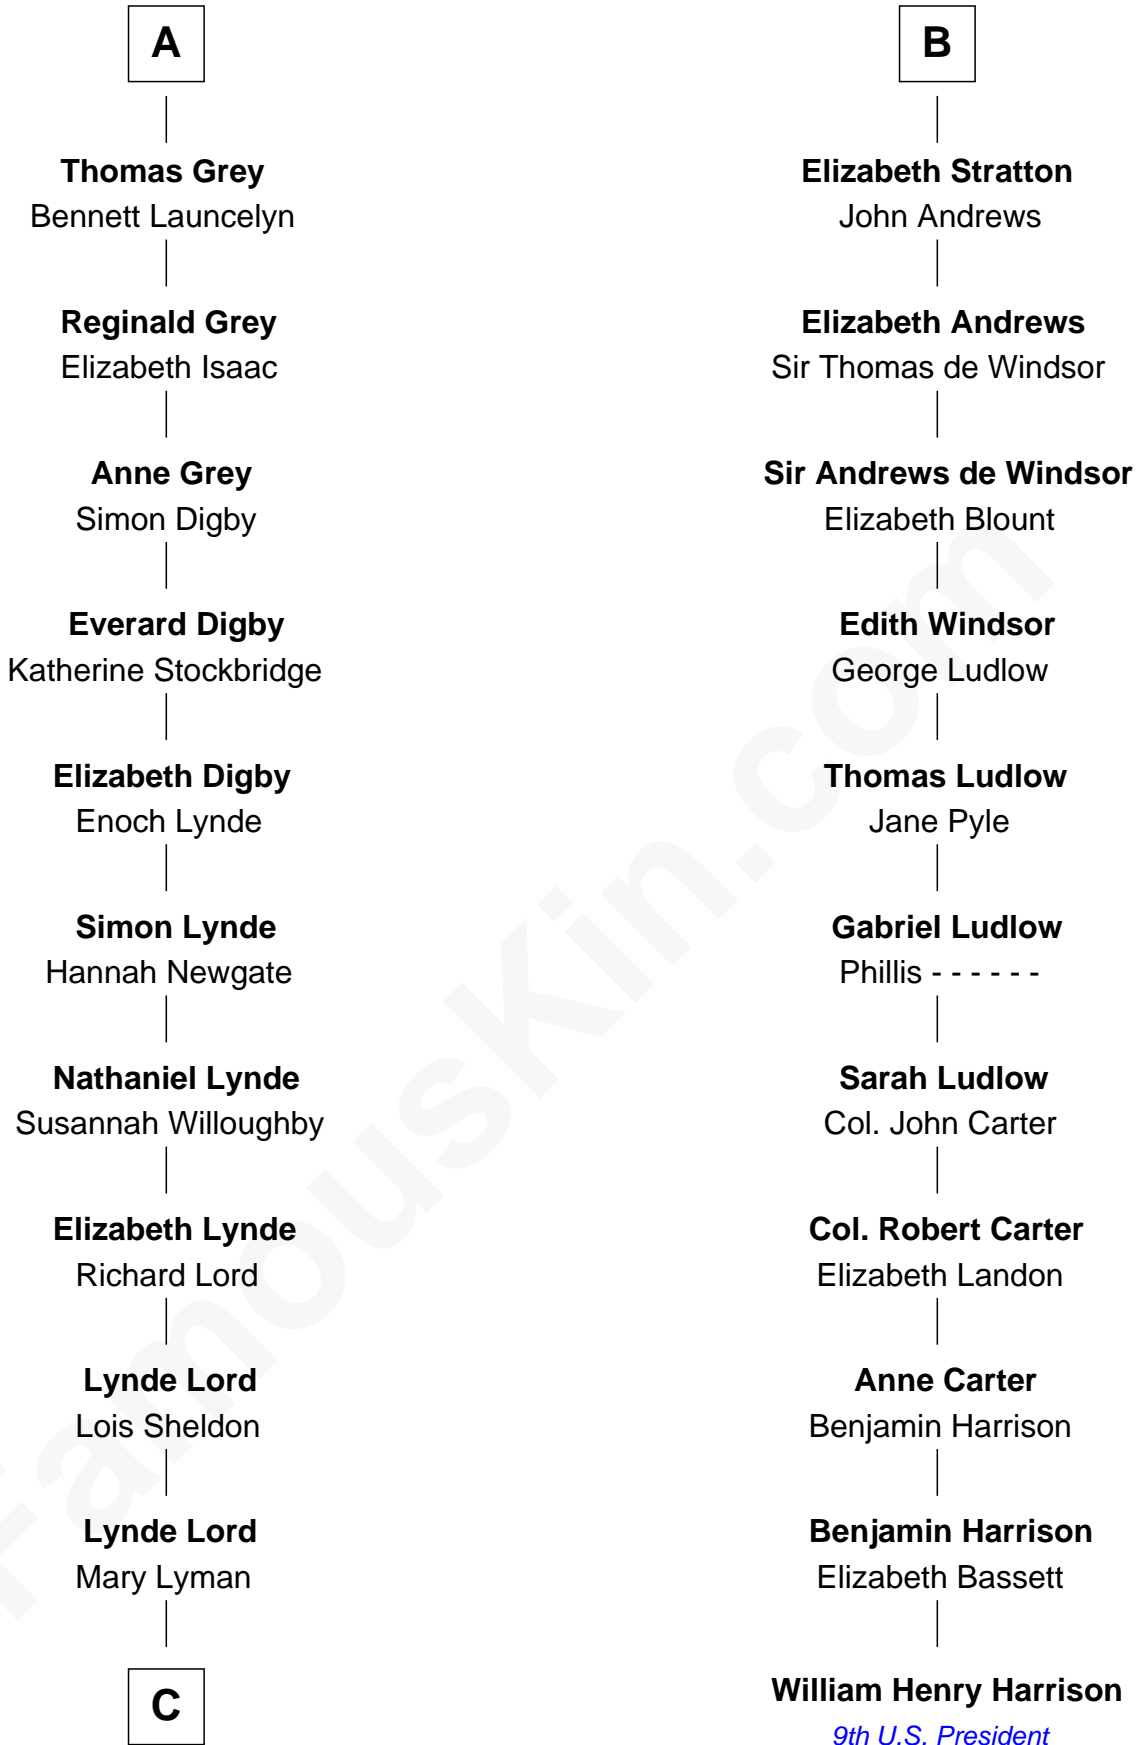

FamousKin.com Relationship Chart of

J.P. Morgan

American Banker and Art Collector

17th cousin 2 times removed of

William Henry Harrison

9th U.S. President

C

—
Mary Sheldon Lord

John Pierpont

—
Juliet Pierpont

Junius Spencer Morgan

—
J.P. Morgan

American Banker and Art Collector

FamousKin.com