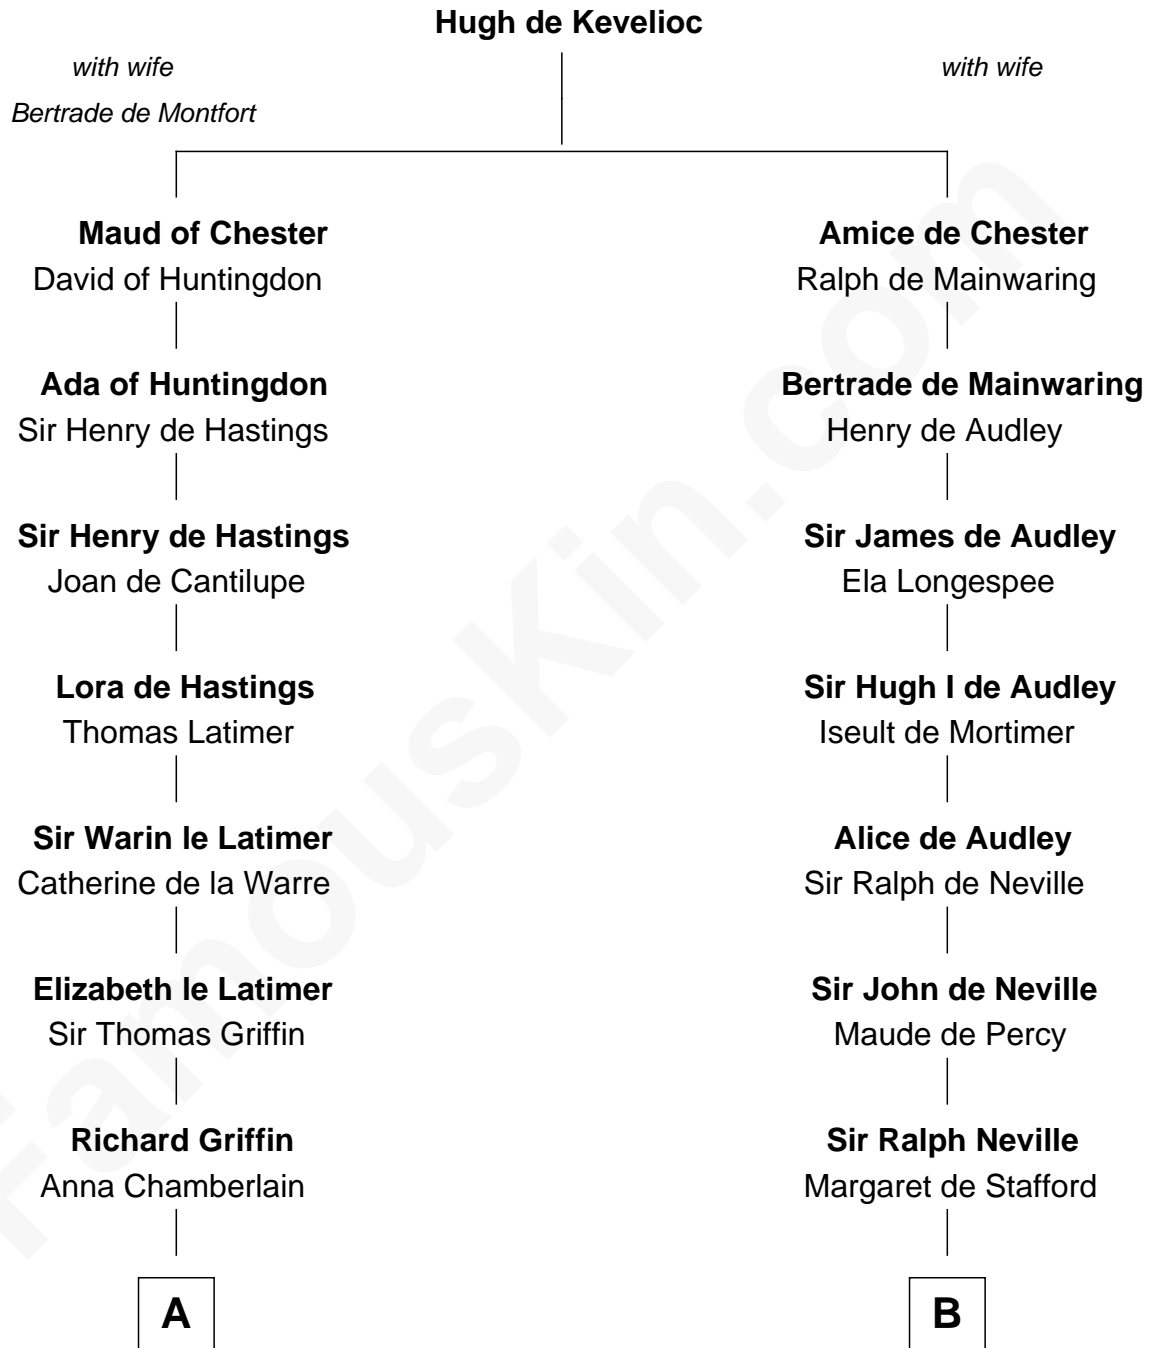

# FamousKin.com Relationship Chart of

**J.P. Morgan**

*American Banker and Art Collector*

19th cousin 2 times removed of

**William Henry Harrison**

*9th U.S. President*

**C**

**Lynde Lord**  
Lois Sheldon

**Lynde Lord**  
Mary Lyman

**Mary Sheldon Lord**  
John Pierpont

**Juliet Pierpont**  
Junius Spencer Morgan

**J.P. Morgan**  
*American Banker and Art Collector*

**D**

**Benjamin Harrison**  
Anne Carter

**Benjamin Harrison**  
Elizabeth Bassett

**William Henry Harrison**  
*9th U.S. President*

FamousKin.com