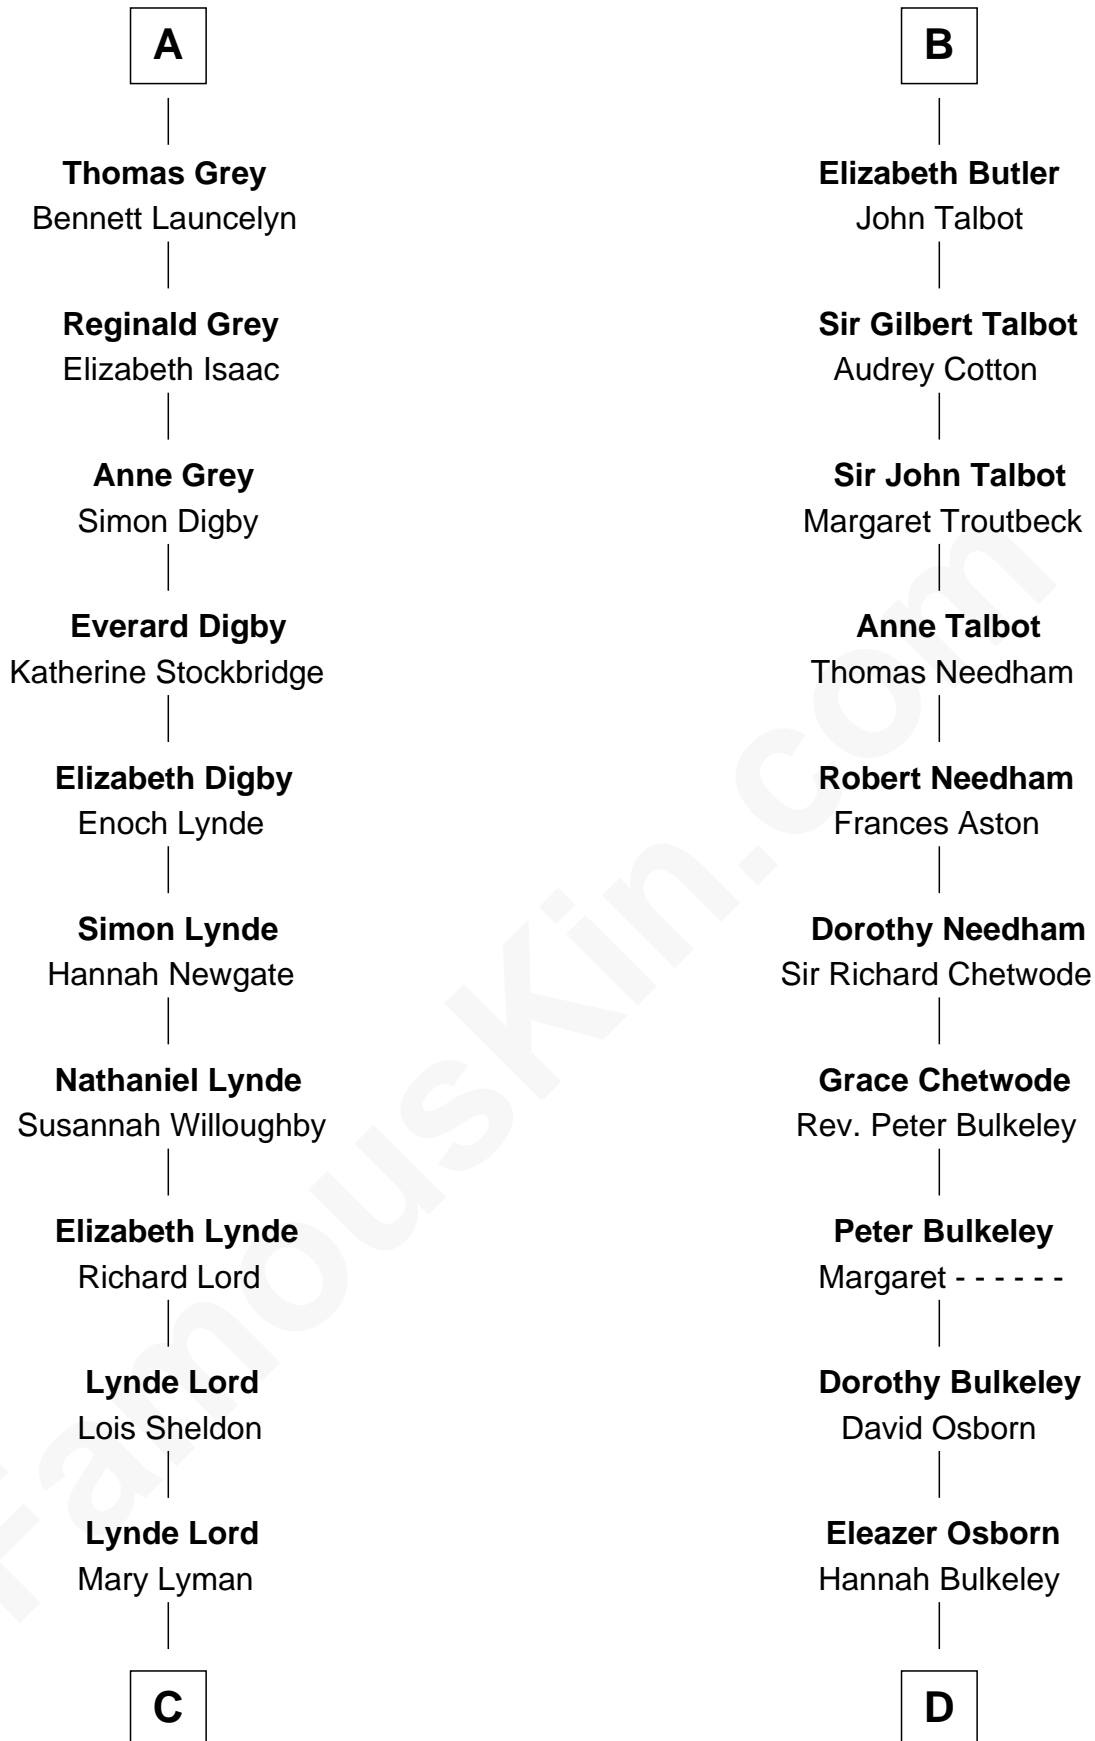

# FamousKin.com Relationship Chart of

**J.P. Morgan**

*American Banker and Art Collector*

19th cousin 1 time removed of

**Jay Gould**

*American Railroad "Robber Baron"*

**C**

**Mary Sheldon Lord**

John Pierpont

**Juliet Pierpont**

Junius Spencer Morgan

**J.P. Morgan**

*American Banker and Art Collector*

**D**

**Eleazer Osborn**

Sarah Burr

**Anna Osborn**

Abraham Gould

**John Burr Gould**

Mary More

**Jay Gould**

*"Robber Baron"*

FamousKin.com