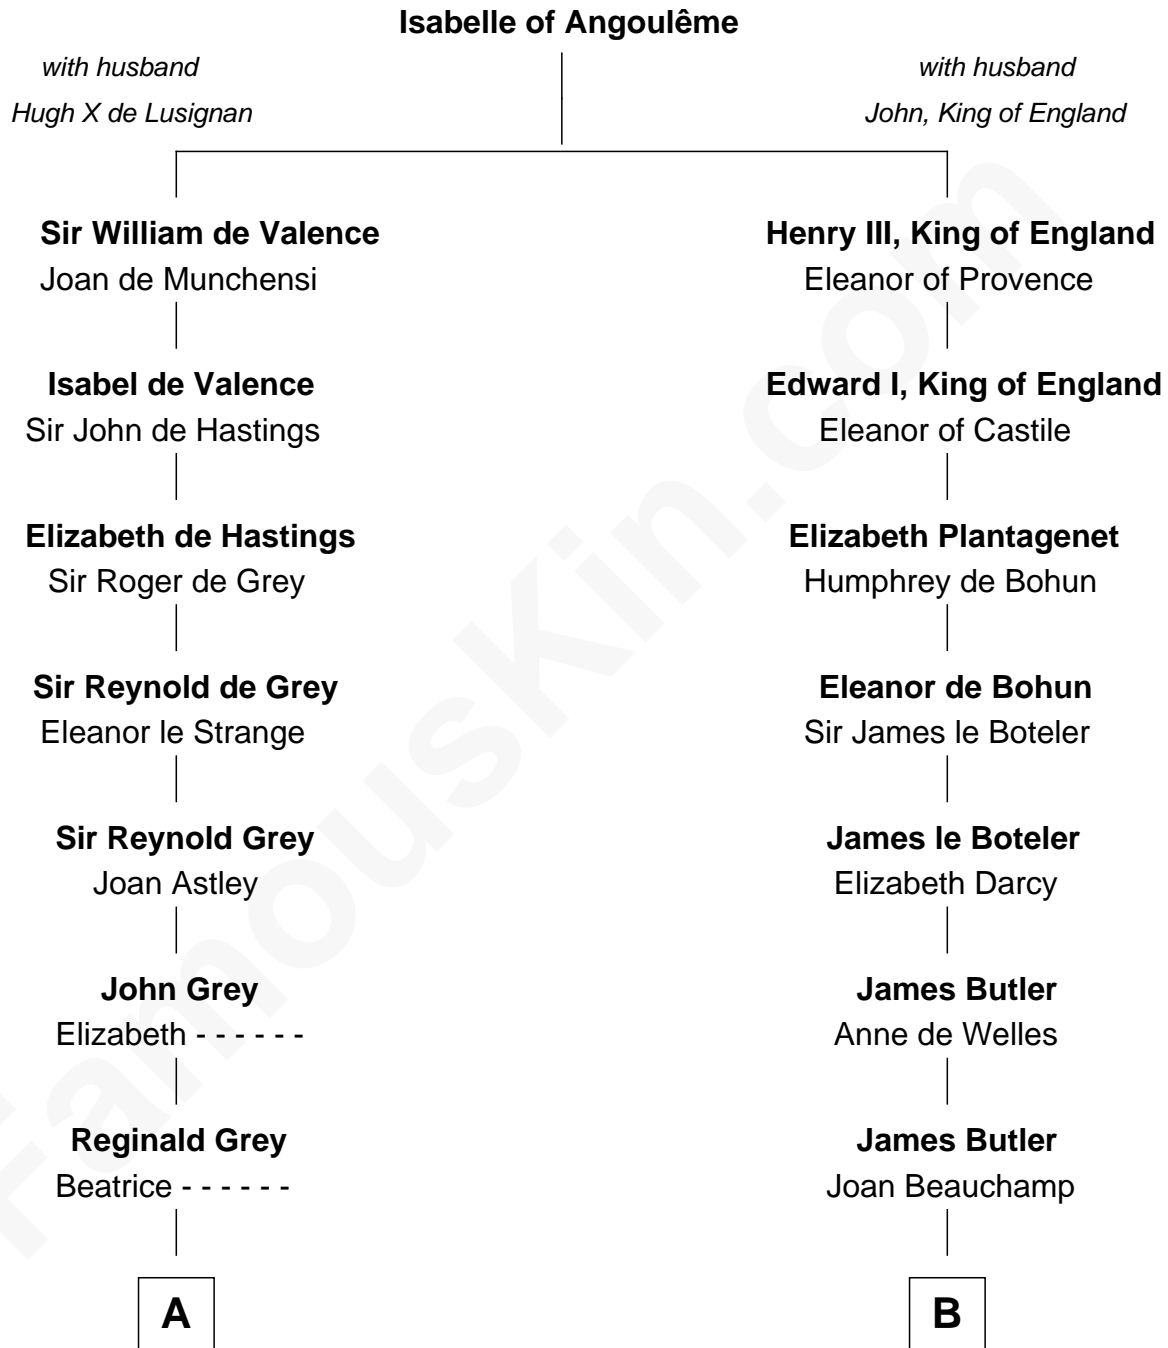

# FamousKin.com Relationship Chart of

**J.P. Morgan**

*American Banker and Art Collector*

19th cousin 1 time removed of

**Jay Gould**

*American Railroad "Robber Baron"*

**C**

**Mary Sheldon Lord**

**Anna Osborn**

Abraham Gould

**John Burr Gould**

Mary More

**Jay Gould**

*"Robber Baron"*

FamousKin.com