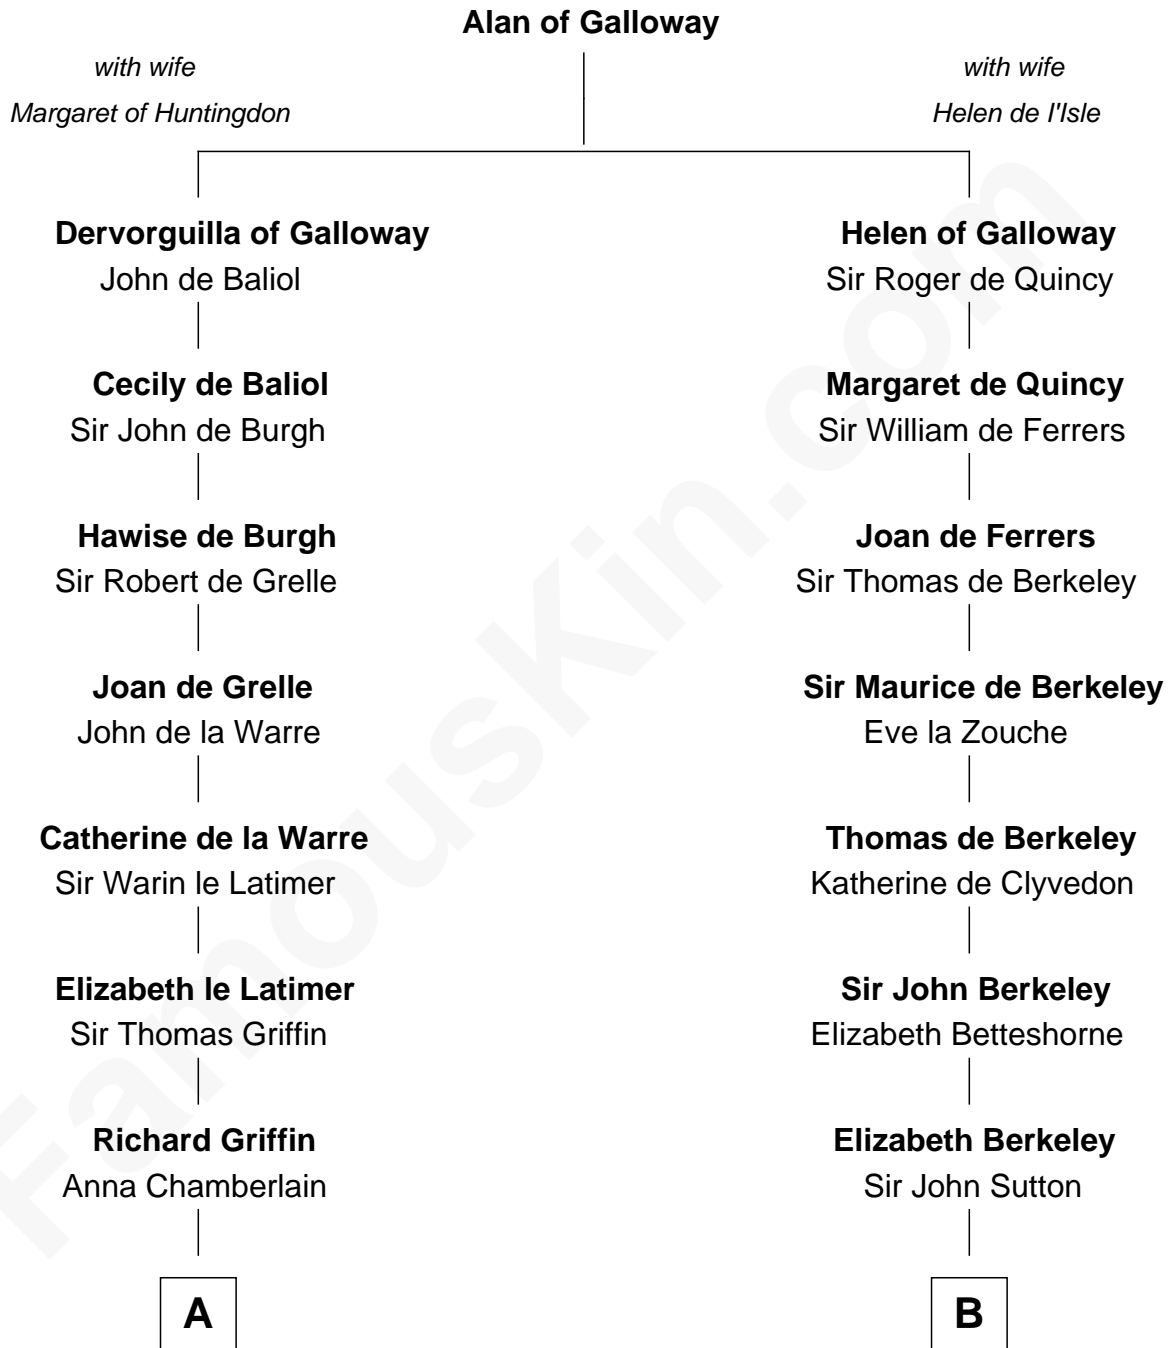

FamousKin.com

Relationship Chart of

J.P. Morgan

American Banker and Art Collector

20th cousin 1 time removed of

William Marsh Rice
 Founder of Rice University

C

Lynde Lord
Lois Sheldon

Lynde Lord
Mary Lyman

Mary Sheldon Lord
John Pierpont

Juliet Pierpont
Junius Spencer Morgan

J.P. Morgan
American Banker and Art Collector

D

Hannah Holbrook
Urban Bates

Sarah Bates
David Rice

David Rice
Patty Hall

William Marsh Rice
Founder of Rice University