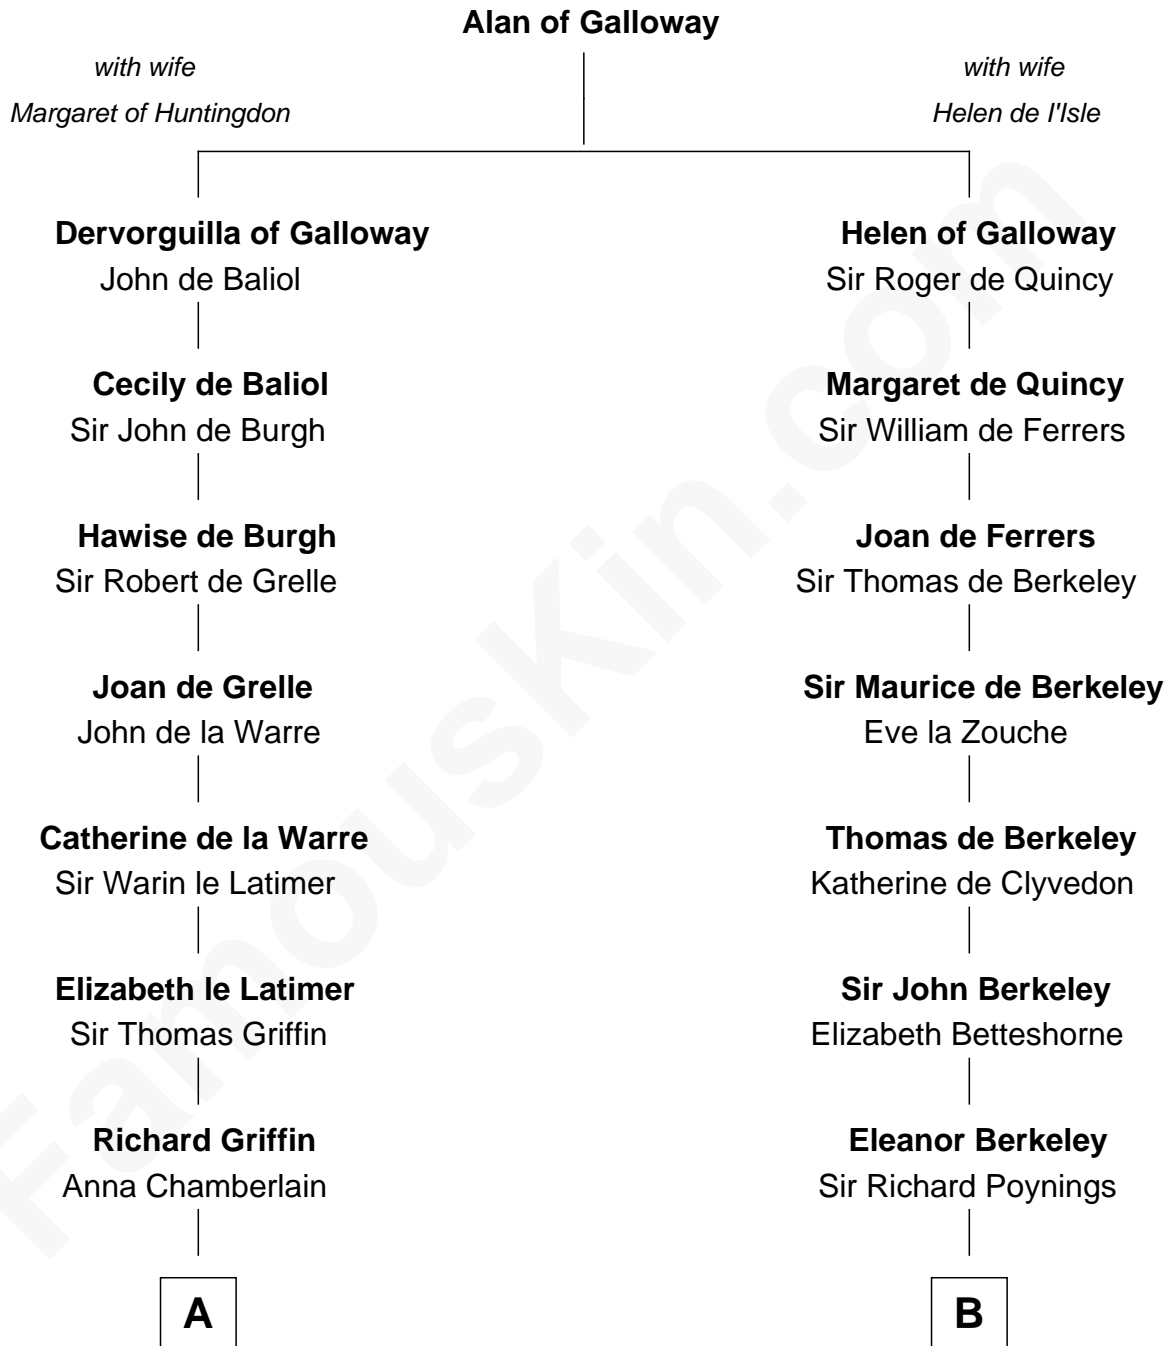

FamousKin.com

Relationship Chart of

J.P. Morgan

American Banker and Art Collector

18th cousin 3 times removed of

Meriwether Lewis

Lewis and Clark Expedition

C

Lynde Lord
Lois Sheldon

Lynde Lord
Mary Lyman

Mary Sheldon Lord
John Pierpont

Juliet Pierpont
Junius Spencer Morgan

J.P. Morgan
American Banker and Art Collector

D

William Lewis
Lucy Meriwether

Meriwether Lewis
Lewis and Clark Expedition