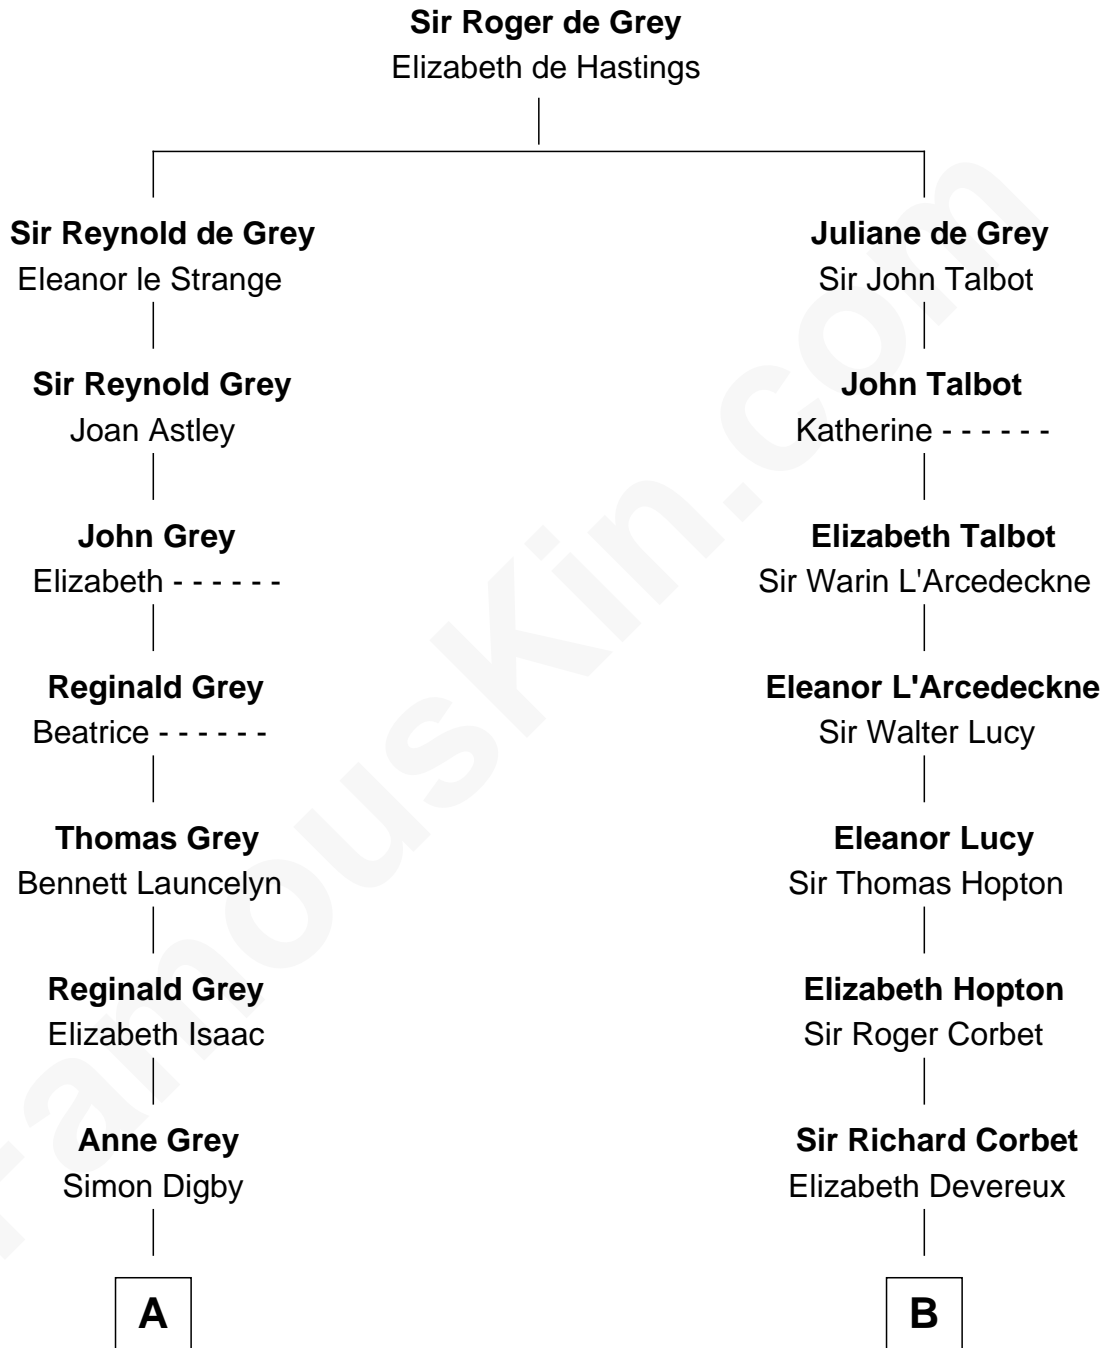

# FamousKin.com Relationship Chart of

**J.P. Morgan**

*American Banker and Art Collector*

16th cousin 3 times removed of

**Joan Fontaine**

*Movie Actress*

**C**

**Margaret Letitia Molesworth**  
Charles Richard De Havilland

**Walter Augustus De Havilland**  
Lillian Augusta Ruse

**Joan Fontaine**  
*Movie Actress*

FamousKin.com