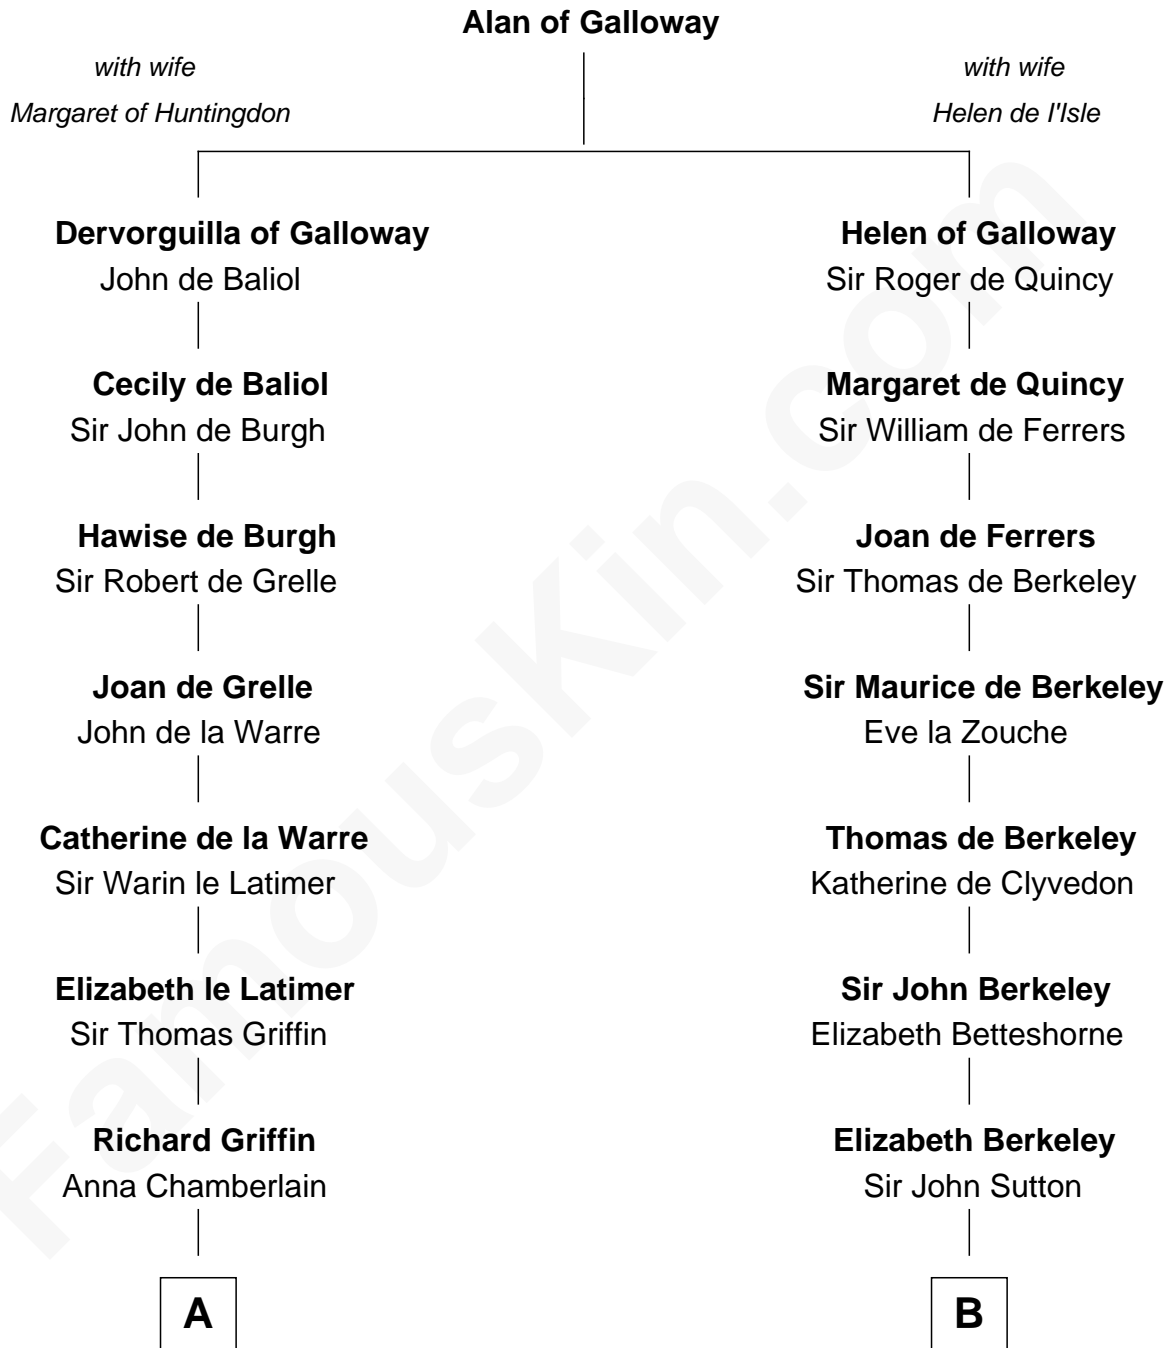

# FamousKin.com Relationship Chart of

**J.P. Morgan**

*American Banker and Art Collector*

16th cousin 5 times removed of

**George Clinton**

*4th U.S. Vice President*

**C**

—  
**Lynde Lord**  
Lois Sheldon

—  
**Lynde Lord**  
Mary Lyman

—  
**Mary Sheldon Lord**  
John Pierpont

—  
**Juliet Pierpont**  
Junius Spencer Morgan

—  
**J.P. Morgan**  
*American Banker and Art Collector*

FamousKin.com