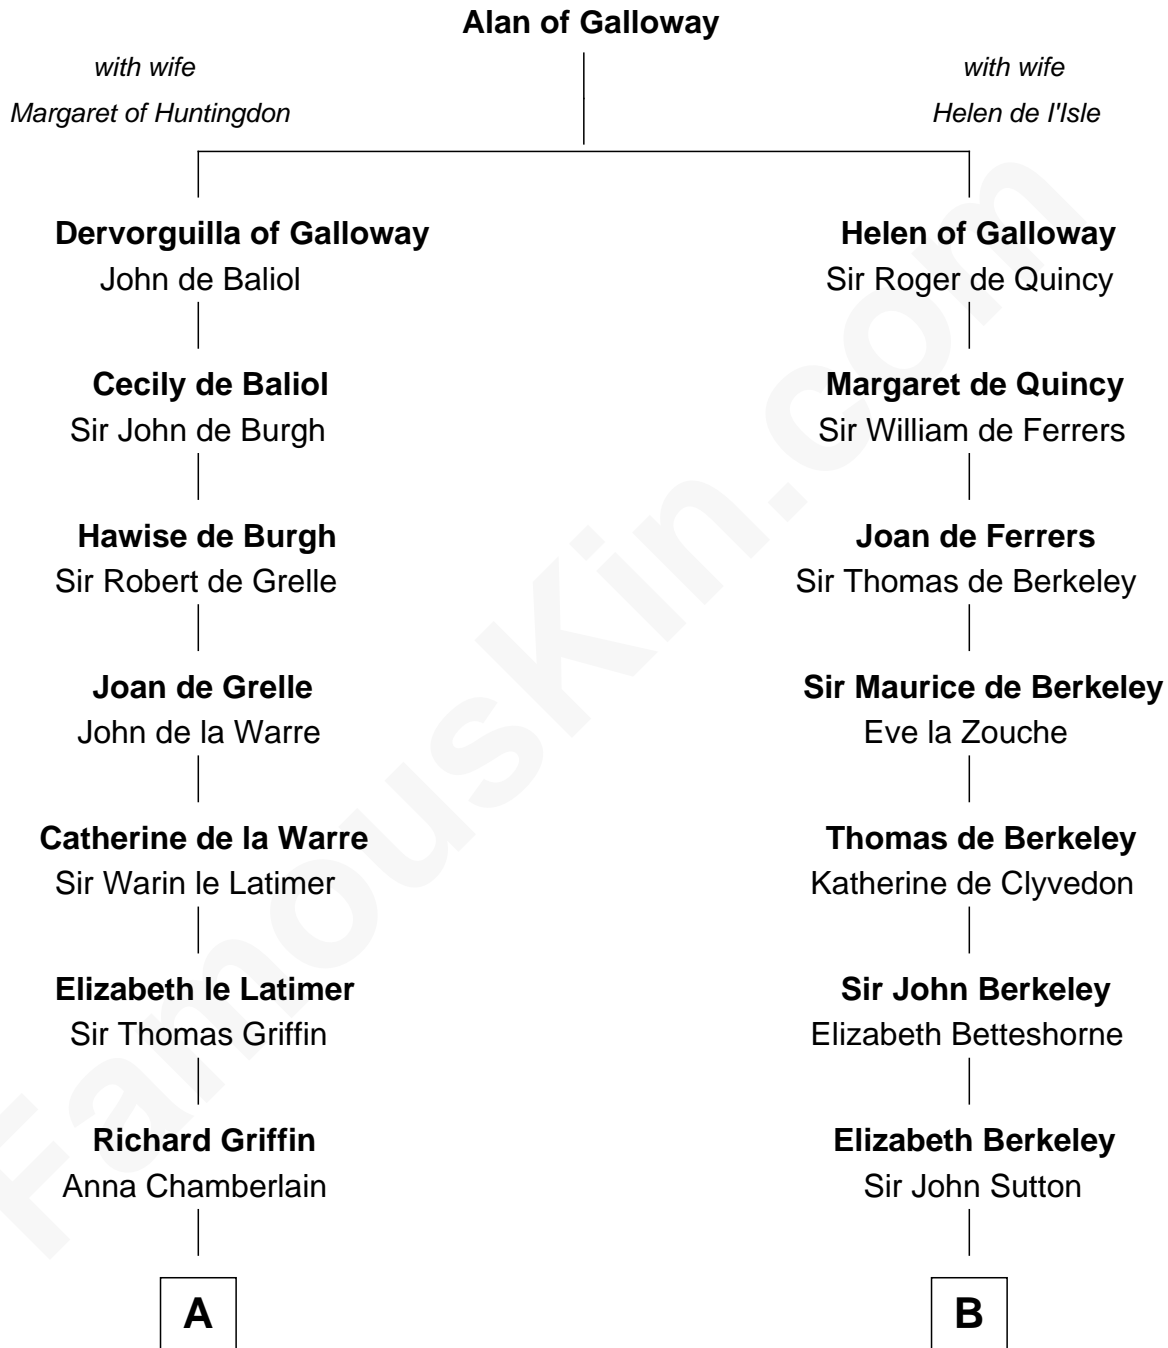

FamousKin.com

Relationship Chart of

J.P. Morgan

American Banker and Art Collector

17th cousin 4 times removed of

DeWitt Clinton

6th Governor of New York

C

—
Lynde Lord
Lois Sheldon

—
Lynde Lord
Mary Lyman

—
Mary Sheldon Lord
John Pierpont

—
Juliet Pierpont
Junius Spencer Morgan

—
J.P. Morgan
American Banker and Art Collector

FamousKin.com