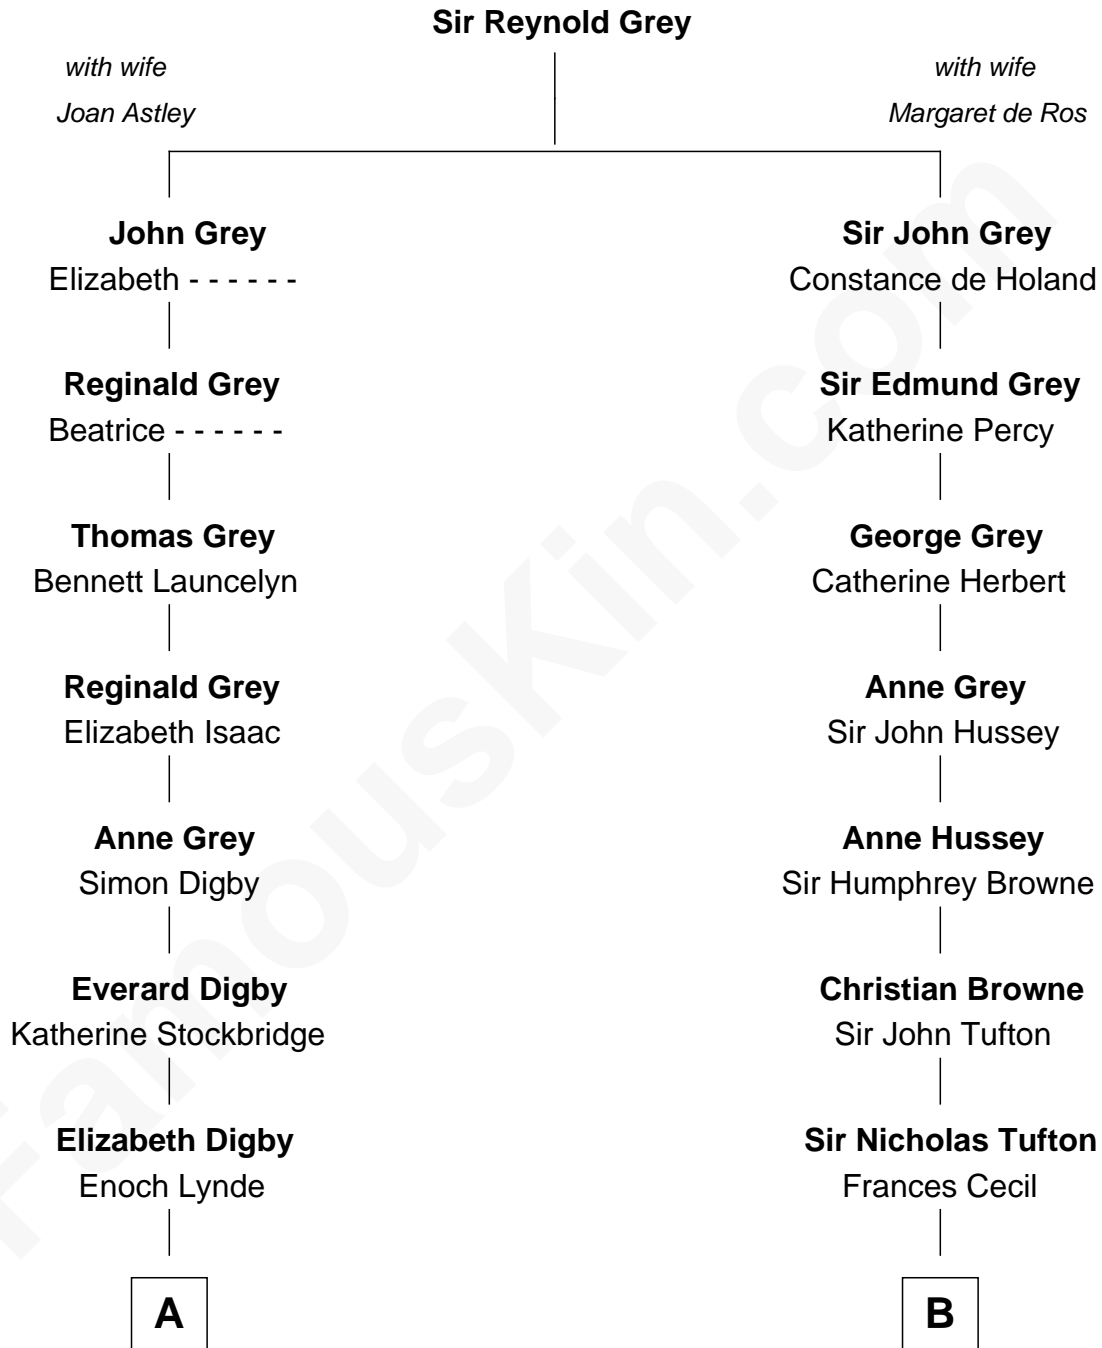

FamousKin.com

Relationship Chart of

J.P. Morgan

American Banker and Art Collector

13th cousin 1 time removed of

Lt. Gen. James Brudenell

Leader of the "Charge of the Light Brigade"

A

Simon Lynde
Hannah Newgate

Nathaniel Lynde
Susannah Willoughby

Elizabeth Lynde
Richard Lord

Lynde Lord
Lois Sheldon

Lynde Lord
Mary Lyman

Mary Sheldon Lord
John Pierpont

Juliet Pierpont
Junius Spencer Morgan