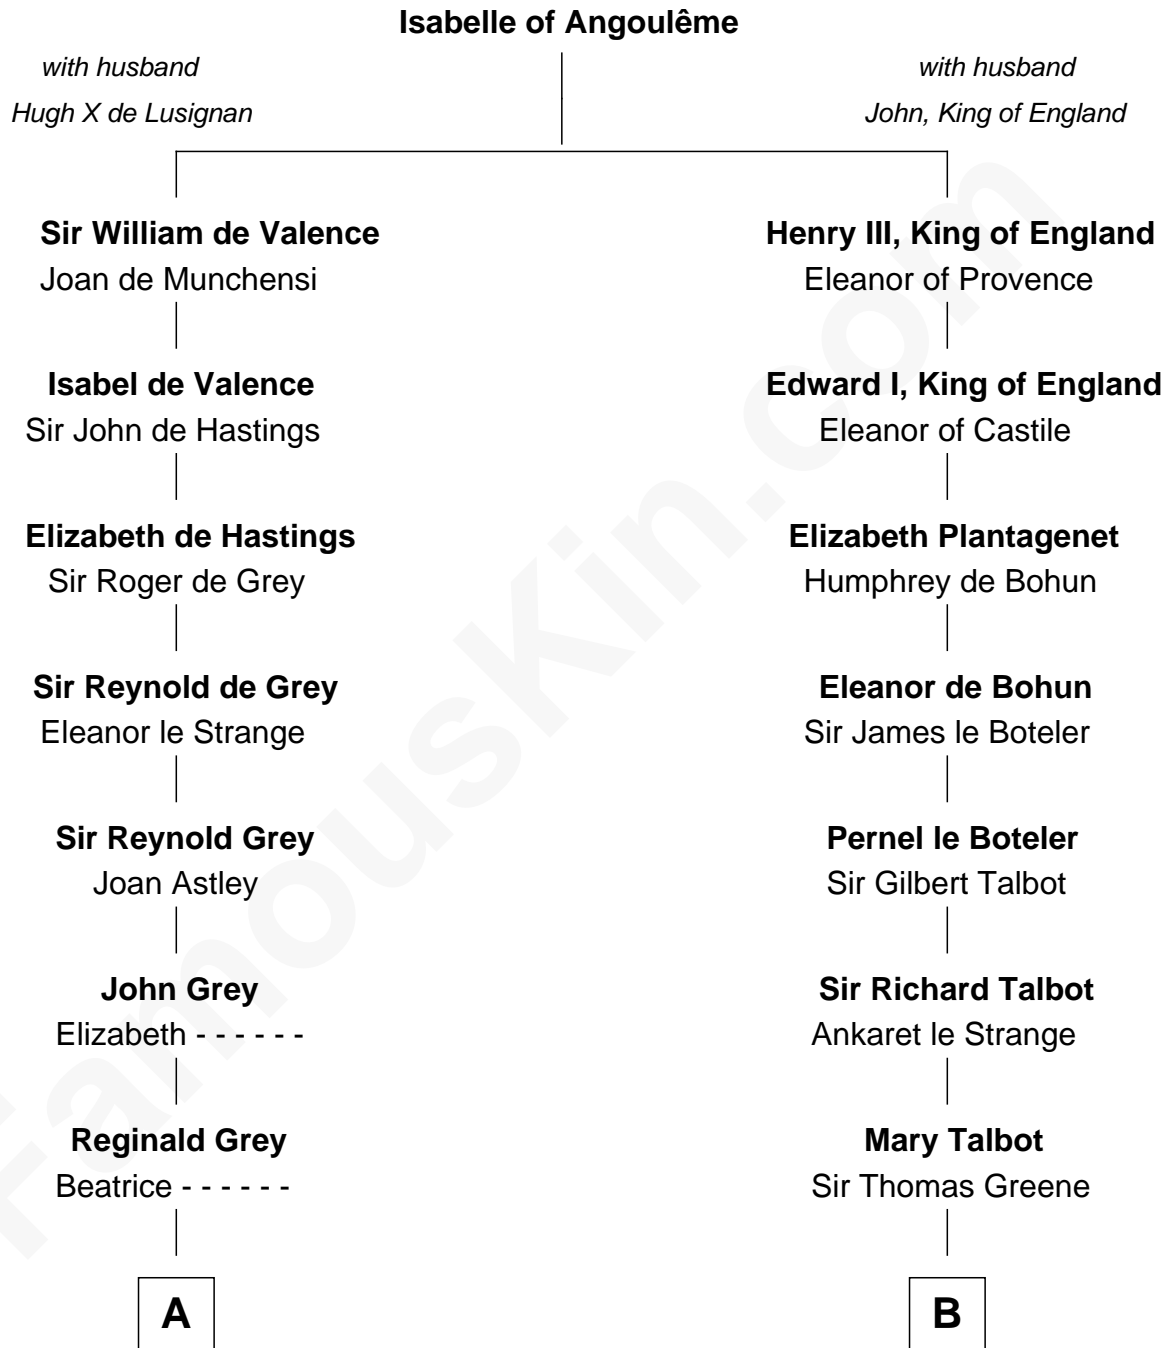

# FamousKin.com Relationship Chart of

**J.P. Morgan**

*American Banker and Art Collector*

16th cousin 3 times removed of

**Jonathan Swift**

*Author of Gulliver's Travels*

**C**

—  
**Mary Sheldon Lord**