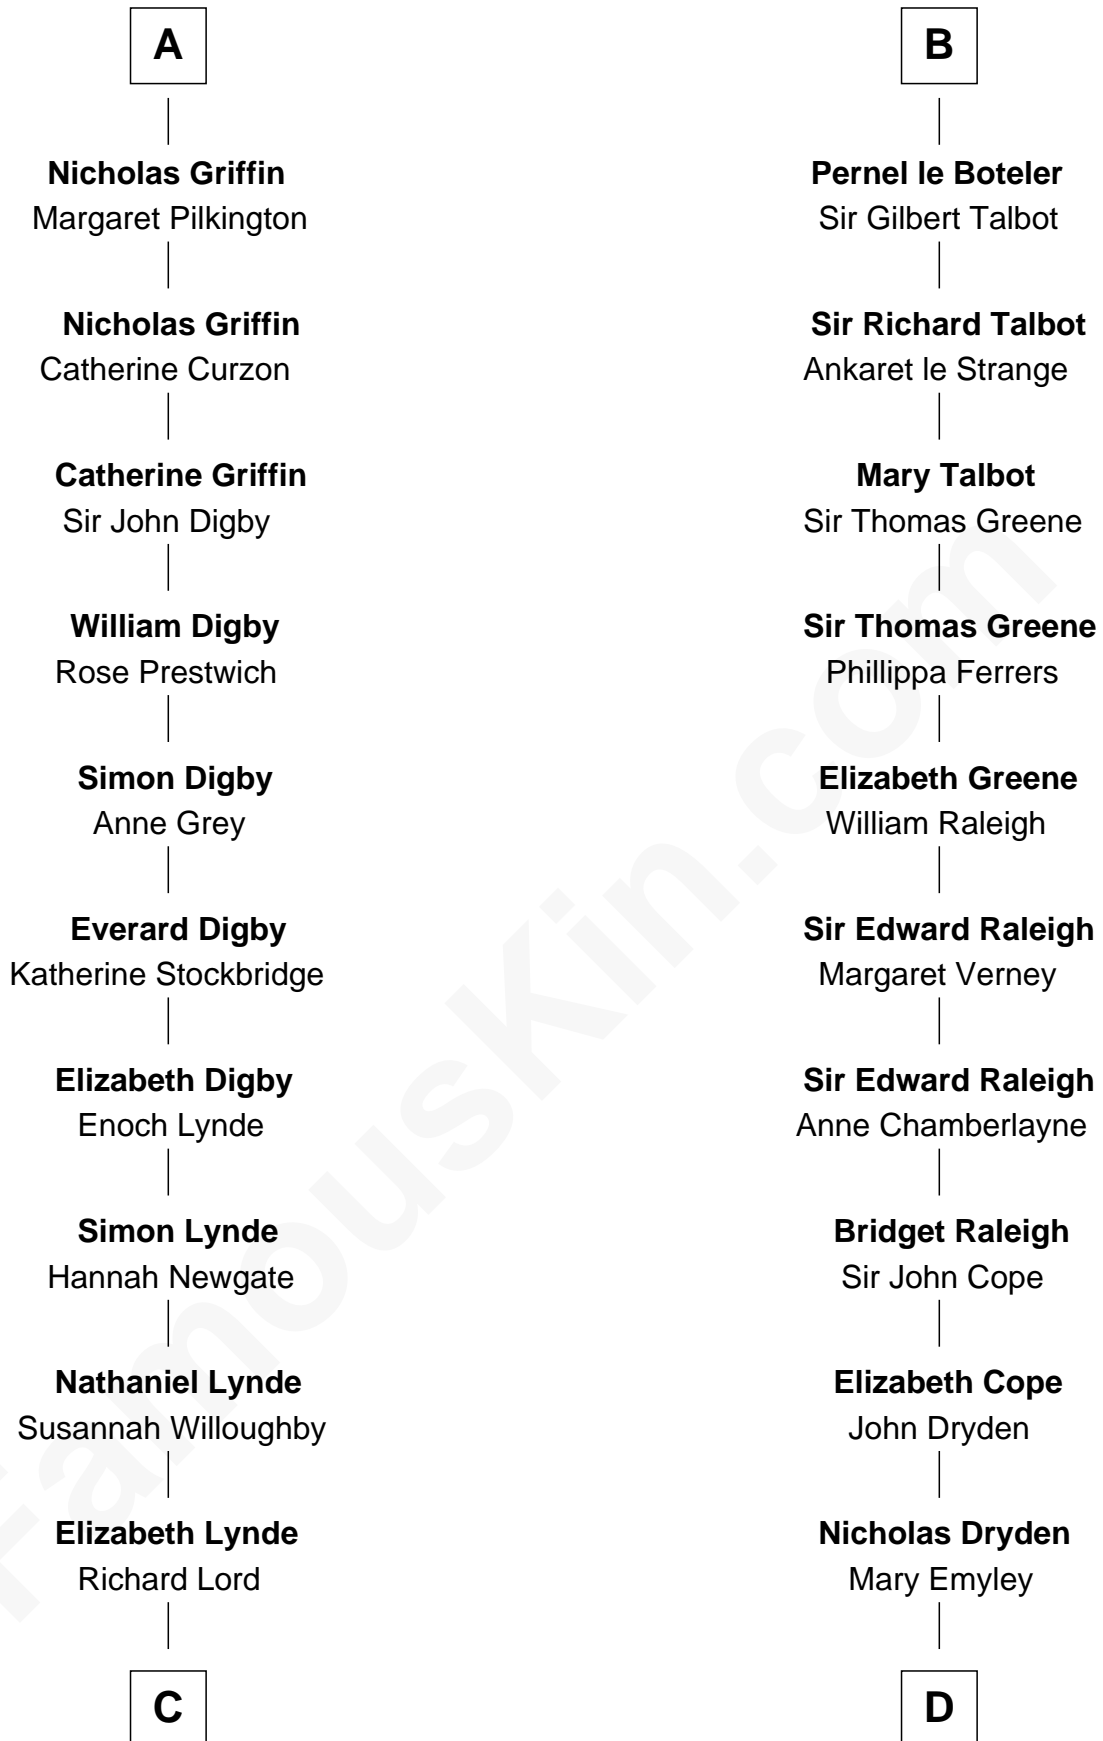

# FamousKin.com Relationship Chart of

**J.P. Morgan**

*American Banker and Art Collector*

19th cousin 2 times removed of

**Jonathan Swift**

*Author of Gulliver's Travels*

**Henry of Huntingdon**

Ada de Warenne