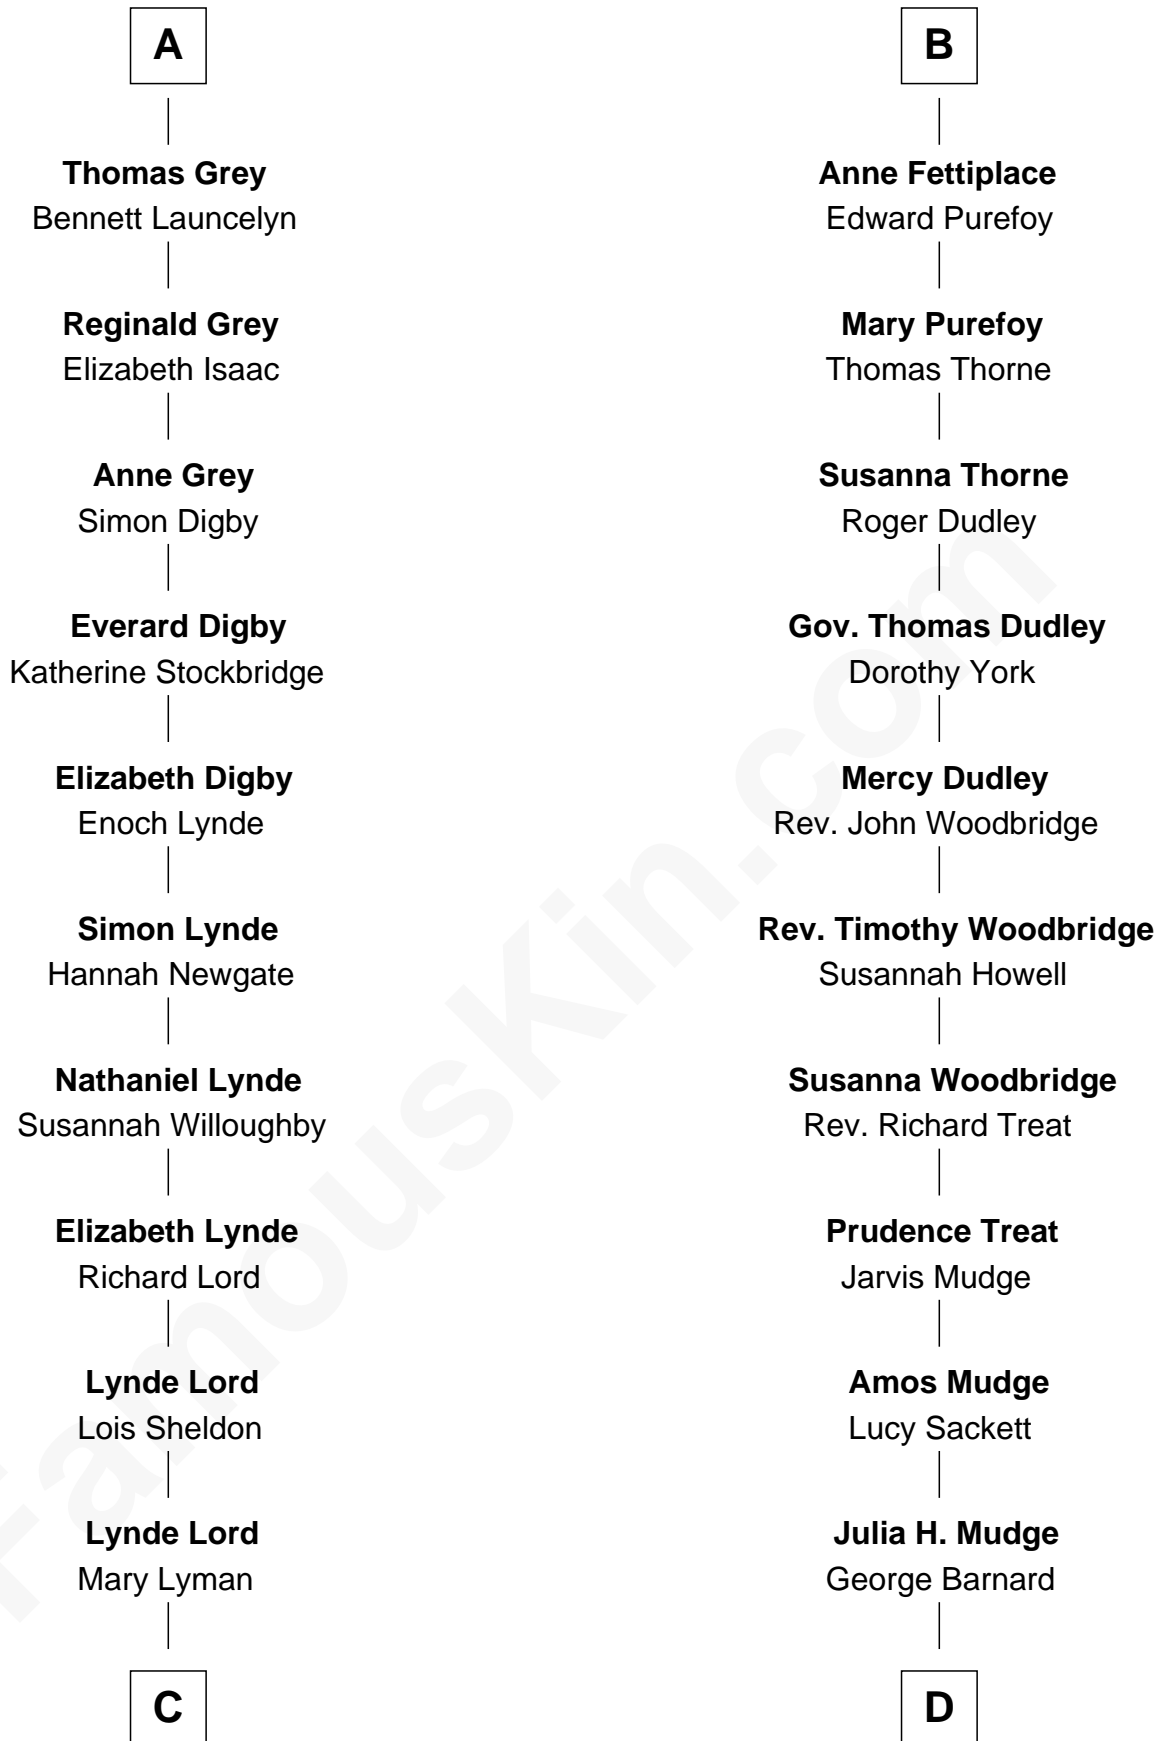

FamousKin.com Relationship Chart of

J.P. Morgan

American Banker and Art Collector

19th cousin 1 time removed of

Dick Clark

Radio and TV Host

William de Odingsells

Ela FitzWalter

Ida de Odingsells
Sir Roger de Herdeburgh

Ela Herdeburgh
Sir William de Boteler

Ankaret le Boteler
John le Strange

Eleanor le Strange
Sir Reynold de Grey

Sir Reynold Grey
Joan Astley

John Grey
Elizabeth - - - - -

Reginald Grey
Beatrice - - - - -

A

Margaret de Oddingseles

Sir John de Grey

Sir John Grey
Avice Marmion

Maud Grey
Sir Thomas Harcourt

Sir Thomas Harcourt
Jane Fraunceys

Sir Richard Harcourt
Edith St. Clair

Alice Harcourt
William Bessiles

Elizabeth Bessiles
Richard Fettiplace

B

C

Mary Sheldon Lord

John Pierpont

Juliet Pierpont

Junius Spencer Morgan