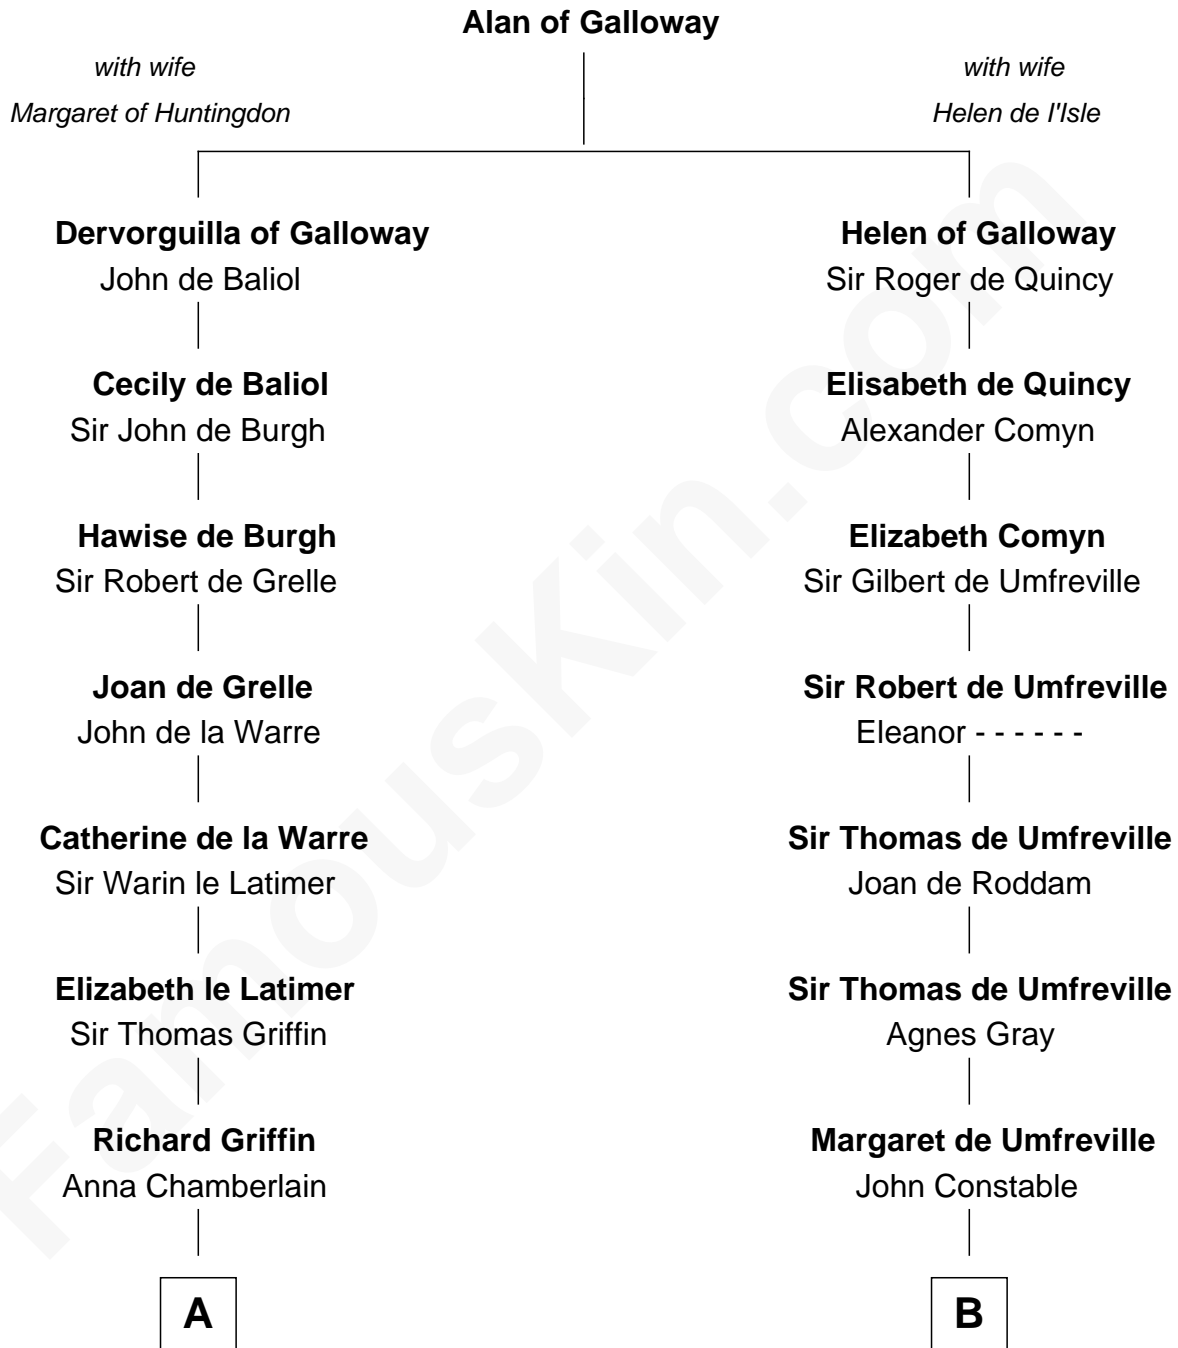

FamousKin.com

Relationship Chart of

J.P. Morgan

American Banker and Art Collector

20th cousin 1 time removed of

Charles A. Pillsbury

Co-Founder of C.A. Pillsbury Co.