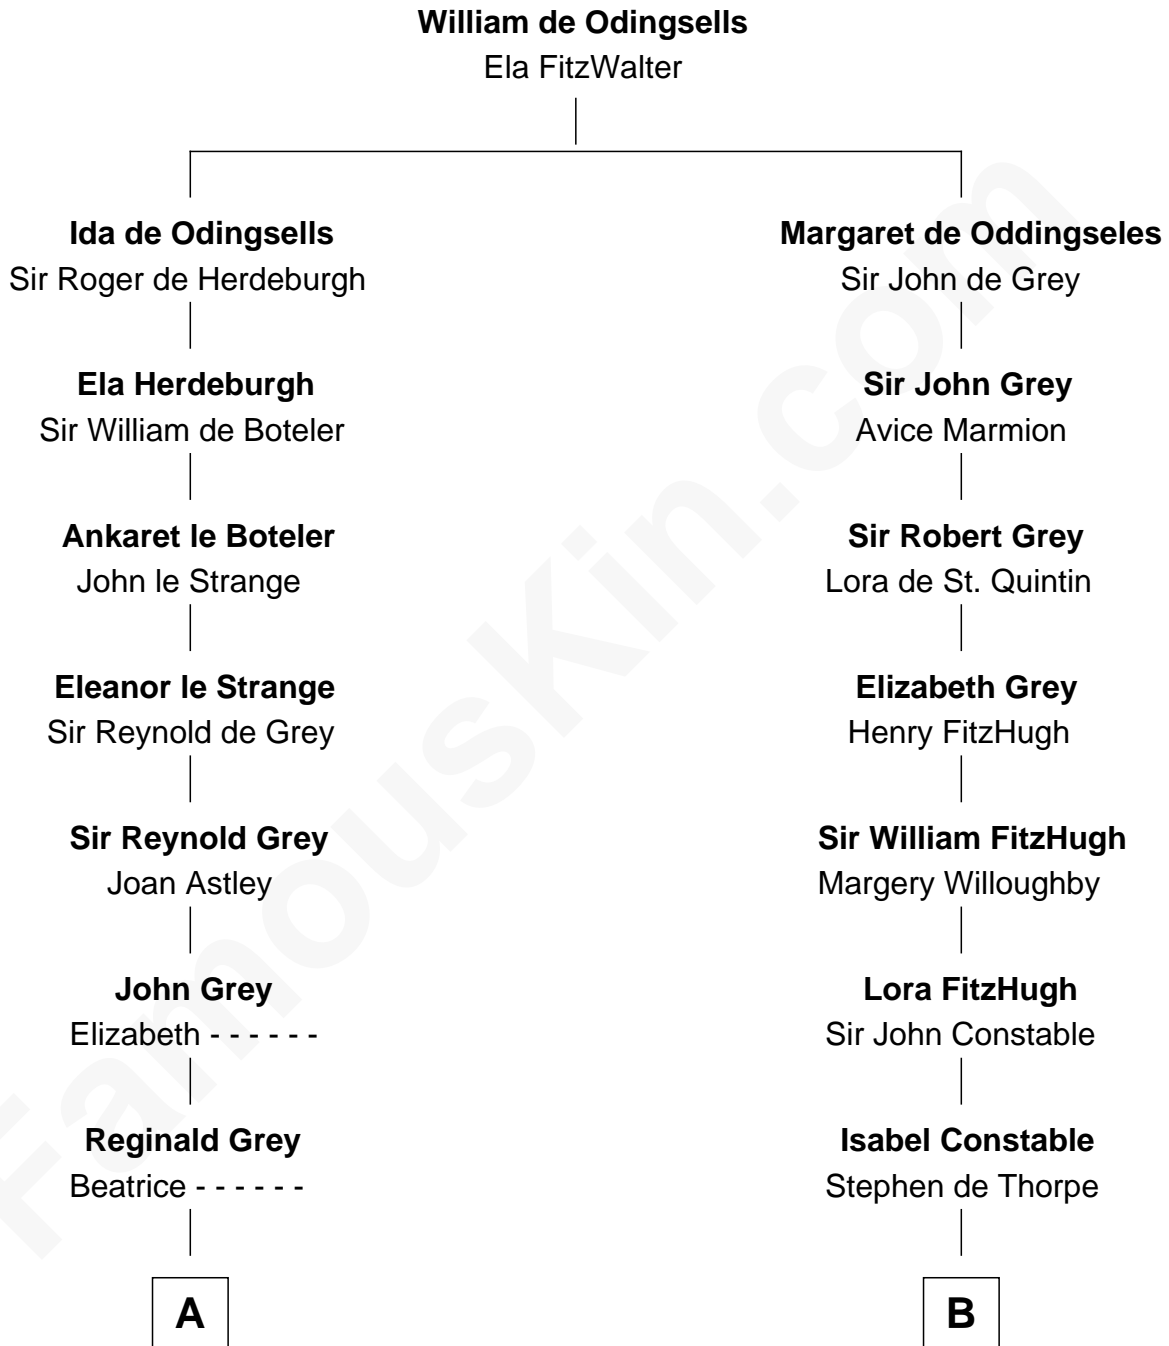

FamousKin.com Relationship Chart of J.P. Morgan

American Banker and Art Collector

18th cousin 1 time removed of

Charles A. Pillsbury

Co-Founder of C.A. Pillsbury Co.

C

Mary Sheldon Lord

John Pierpont

Juliet Pierpont

Junius Spencer Morgan

J.P. Morgan

American Banker and Art Collector

D

Margaret Sprague Carleton

George Alfred Pillsbury

Charles A. Pillsbury