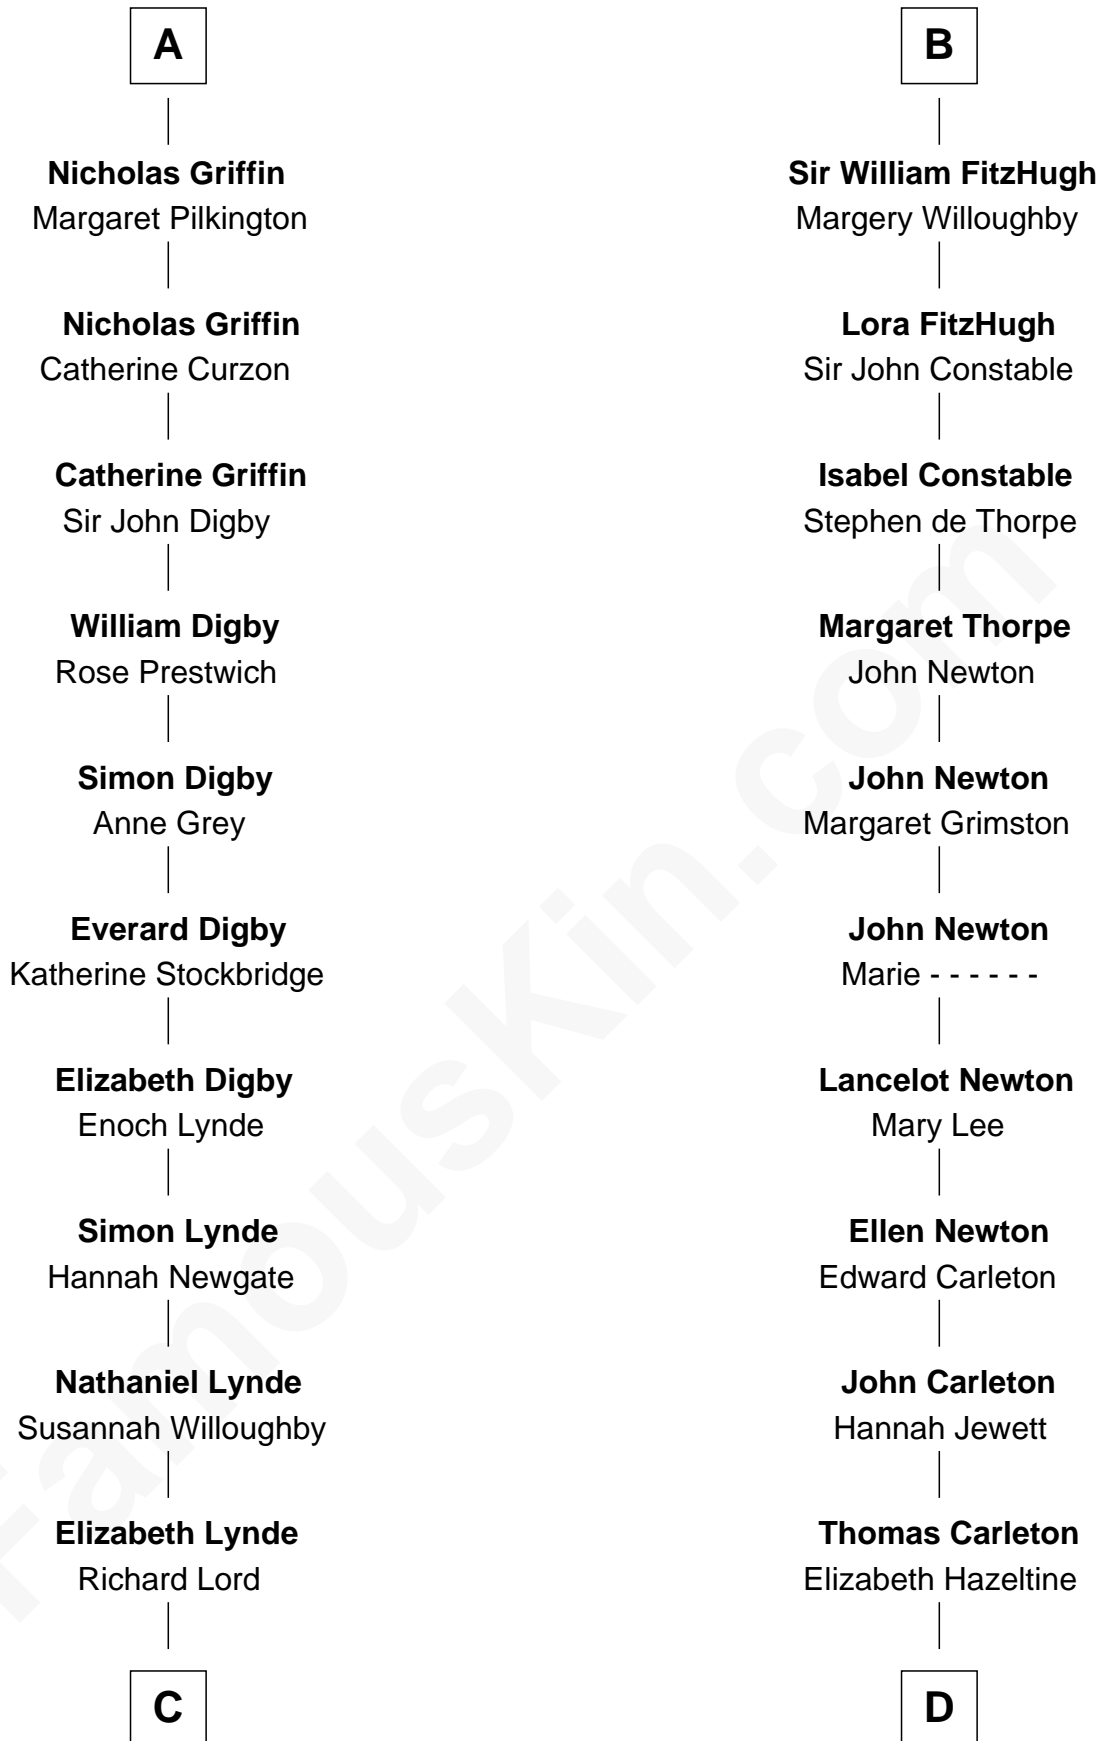

FamousKin.com Relationship Chart of

J.P. Morgan

American Banker and Art Collector

21st cousin of

Charles A. Pillsbury

Co-Founder of C.A. Pillsbury Co.

C

Lynde Lord
Lois Sheldon

Lynde Lord
Mary Lyman

Mary Sheldon Lord
John Pierpont

Juliet Pierpont
Junius Spencer Morgan

J.P. Morgan
American Banker and Art Collector

D

John Carleton
Hannah Platts

Moses Carleton
Margaret Sprake

Henry Carleton
Polly Greeley