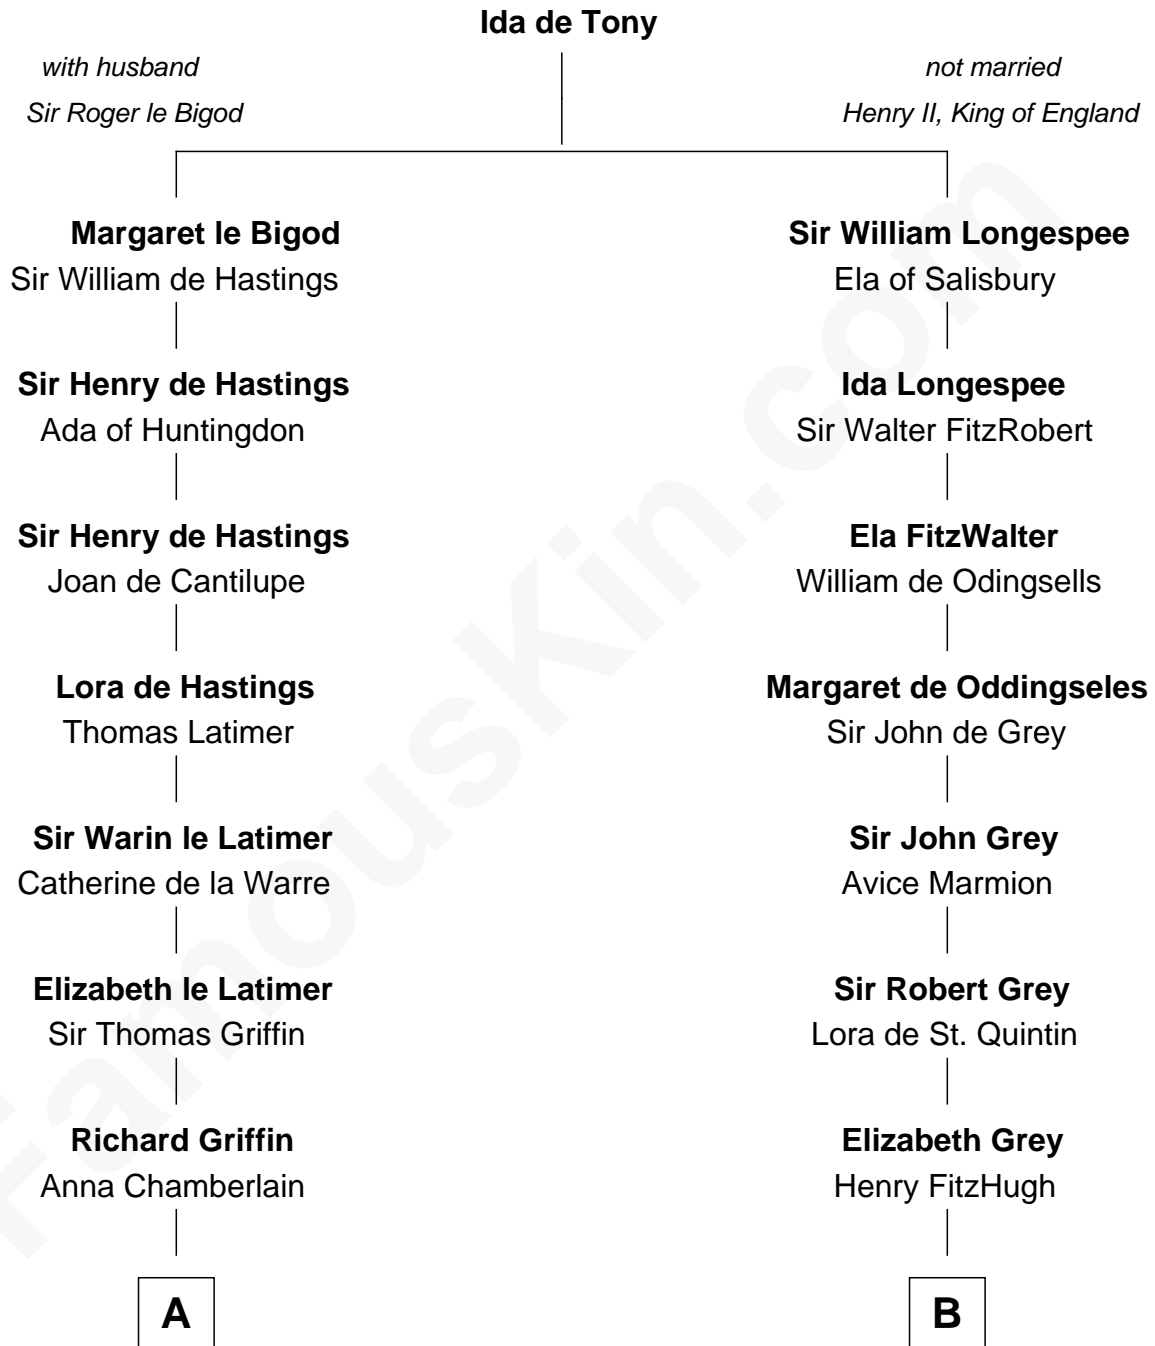

FamousKin.com Relationship Chart of

J.P. Morgan

American Banker and Art Collector

21st cousin of

Charles A. Pillsbury

Co-Founder of C.A. Pillsbury Co.

C

Lynde Lord
Lois Sheldon