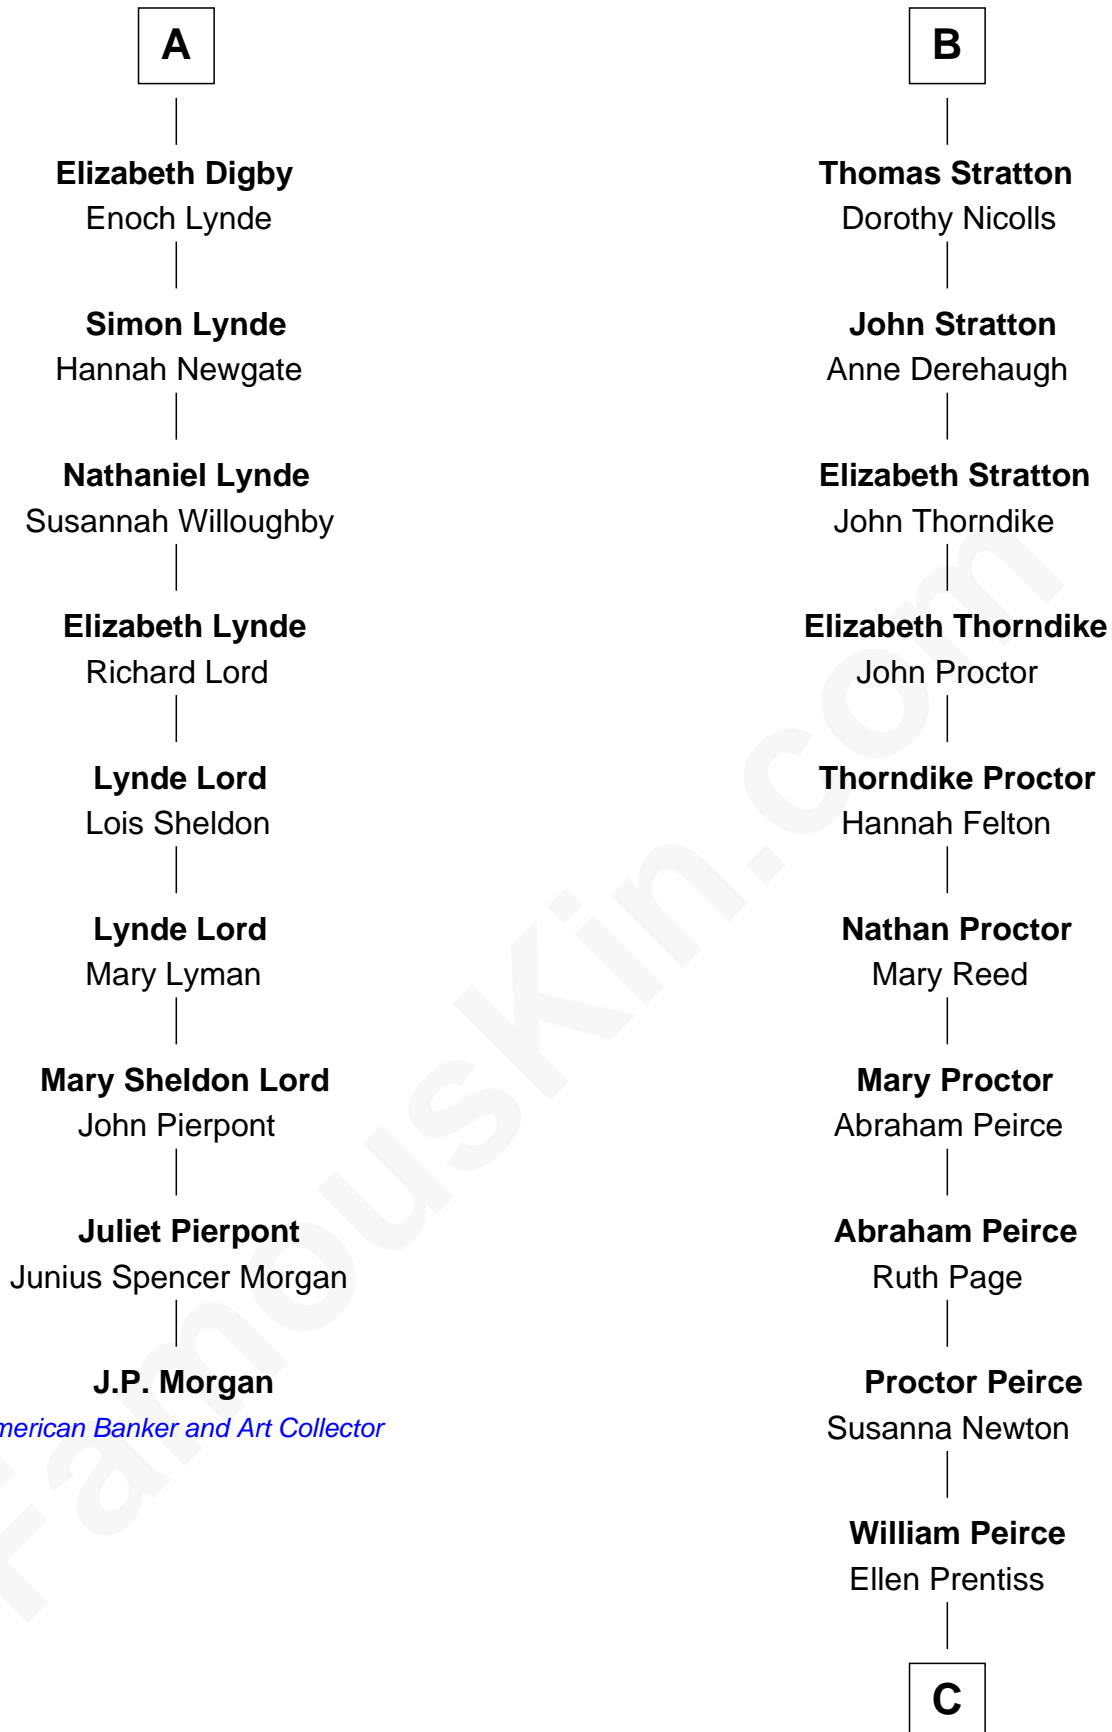

FamousKin.com Relationship Chart of

J.P. Morgan

American Banker and Art Collector

15th cousin 5 times removed of

John Lithgow

Stage, TV, and Movie Actor

C

—
Ellen Prentiss Peirce

Washington Lithgow

—
Arthur Washington Lithgow

Ina Berenice Robinson

—
Arthur Washington Lithgow

Sarah Jane Price

—
John Lithgow

Stage, TV, and Movie Actor