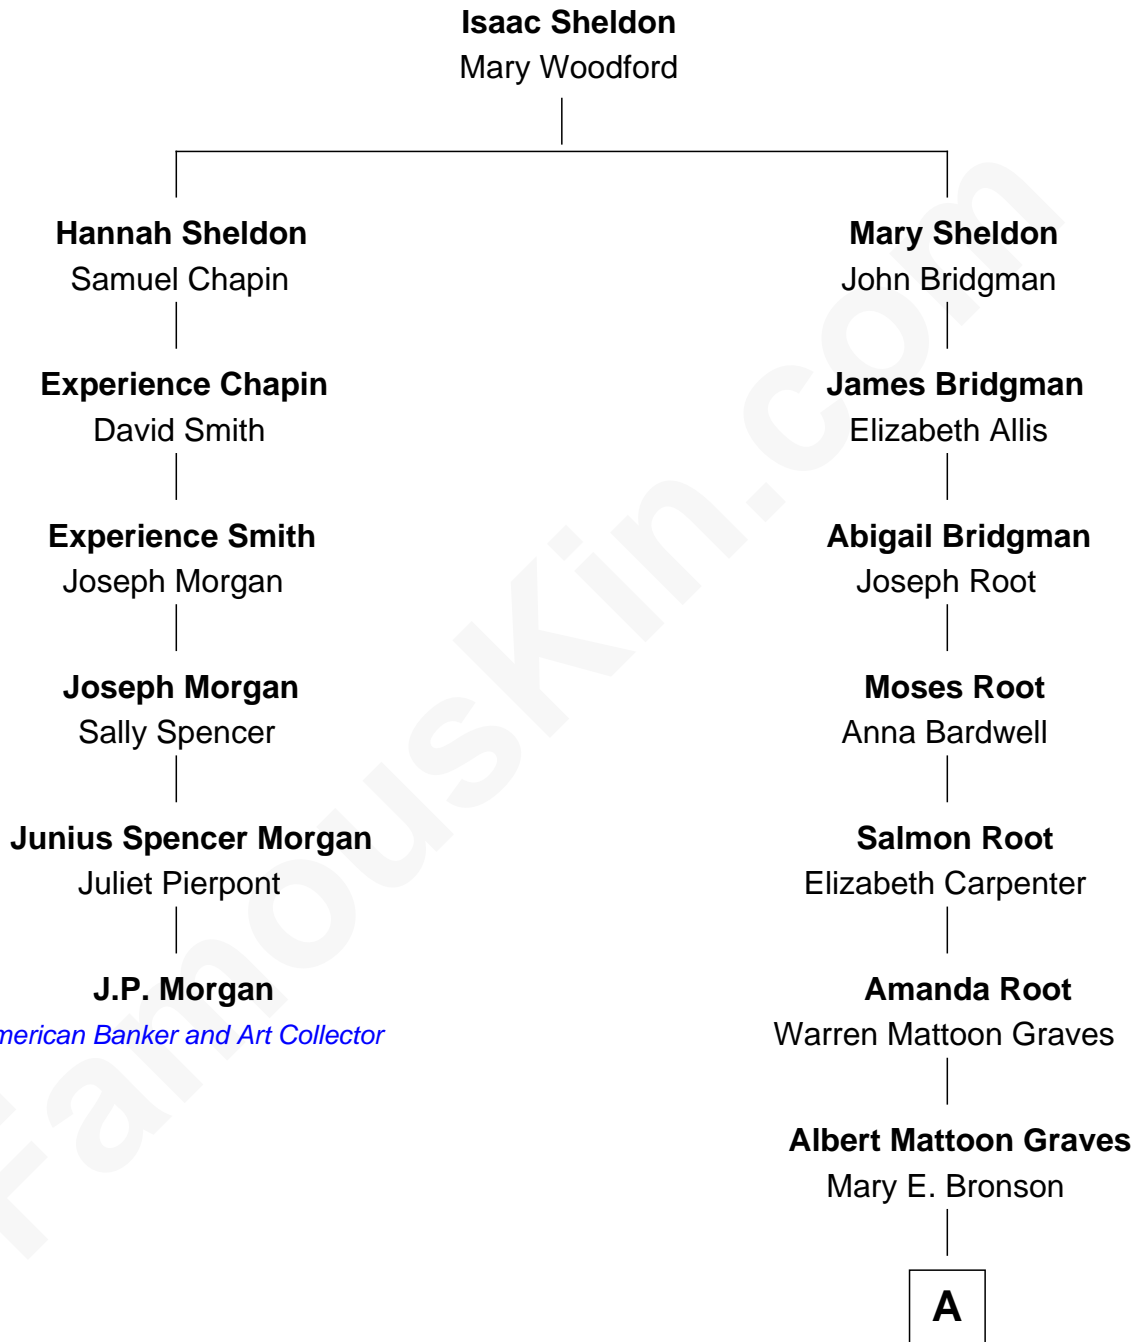

# FamousKin.com Relationship Chart of

**J.P. Morgan**

*American Banker and Art Collector*

5th cousin 4 times removed of

**John Lithgow**

*Stage, TV, and Movie Actor*

A

**Eva Bronson Graves**

Rev. Orlo Josiah Price

**Sarah Jane Price**

Arthur Washington Lithgow

**John Lithgow**

*Stage, TV, and Movie Actor*

FamousKin.com