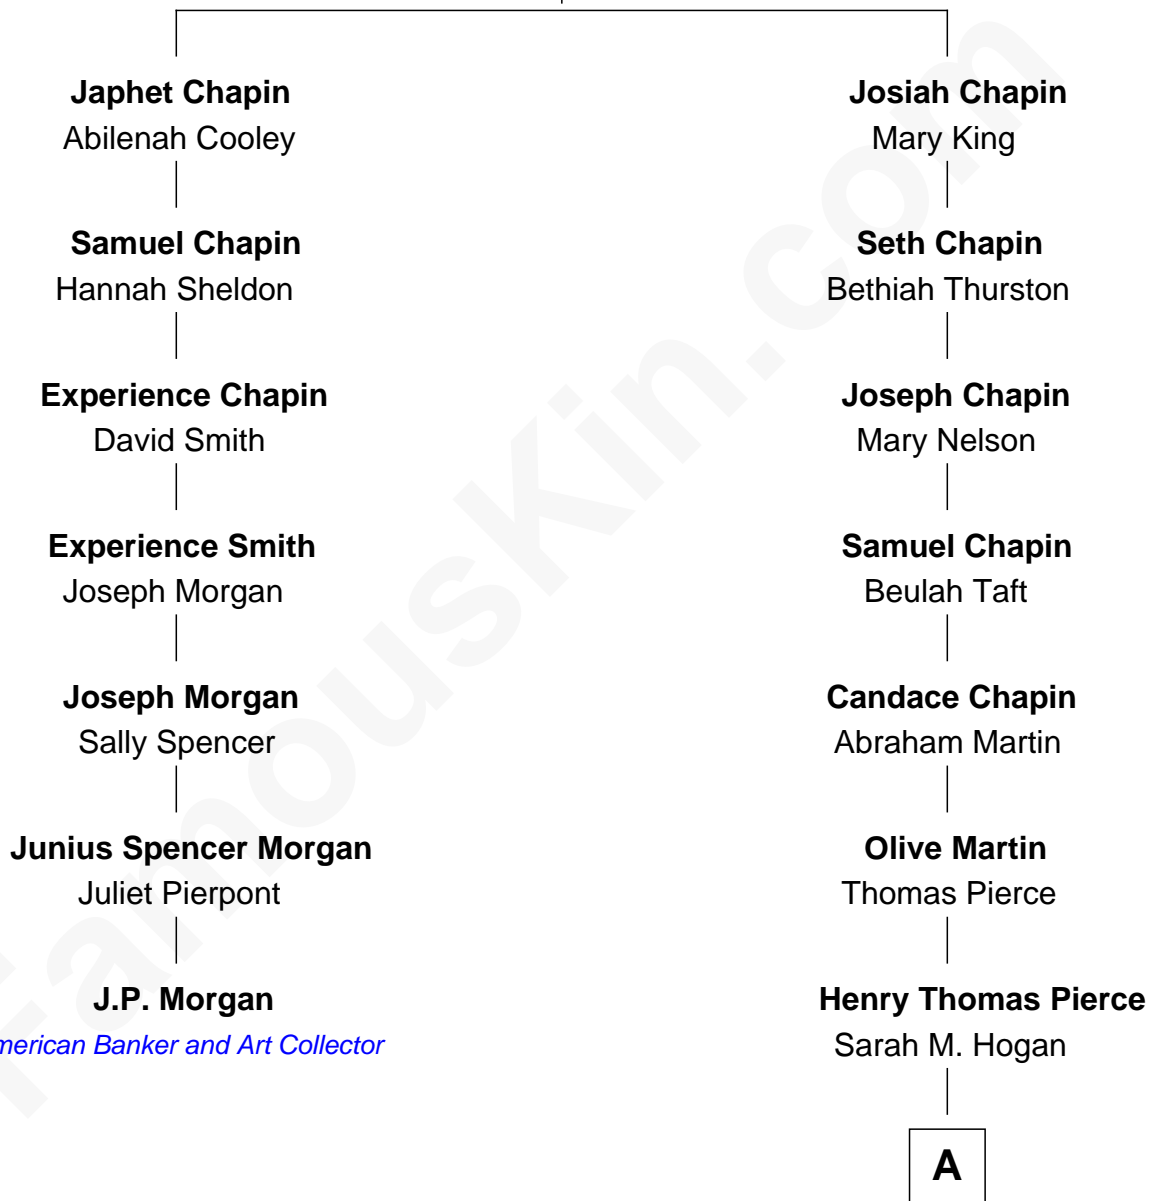

# FamousKin.com Relationship Chart of

**J.P. Morgan**

*American Banker and Art Collector*

6th cousin 3 times removed of

**David Hyde Pierce**

*Stage, TV, and Movie Actor*

**Samuel Chapin**

Cicely Penney

**A**

—  
**Arthur J. Pierce**

Helen E. Hyde

—  
**George Hyde Pierce**

Laura Marie Hughes

—  
**David Hyde Pierce**

*Stage, TV, and Movie Actor*

FamousKin.com