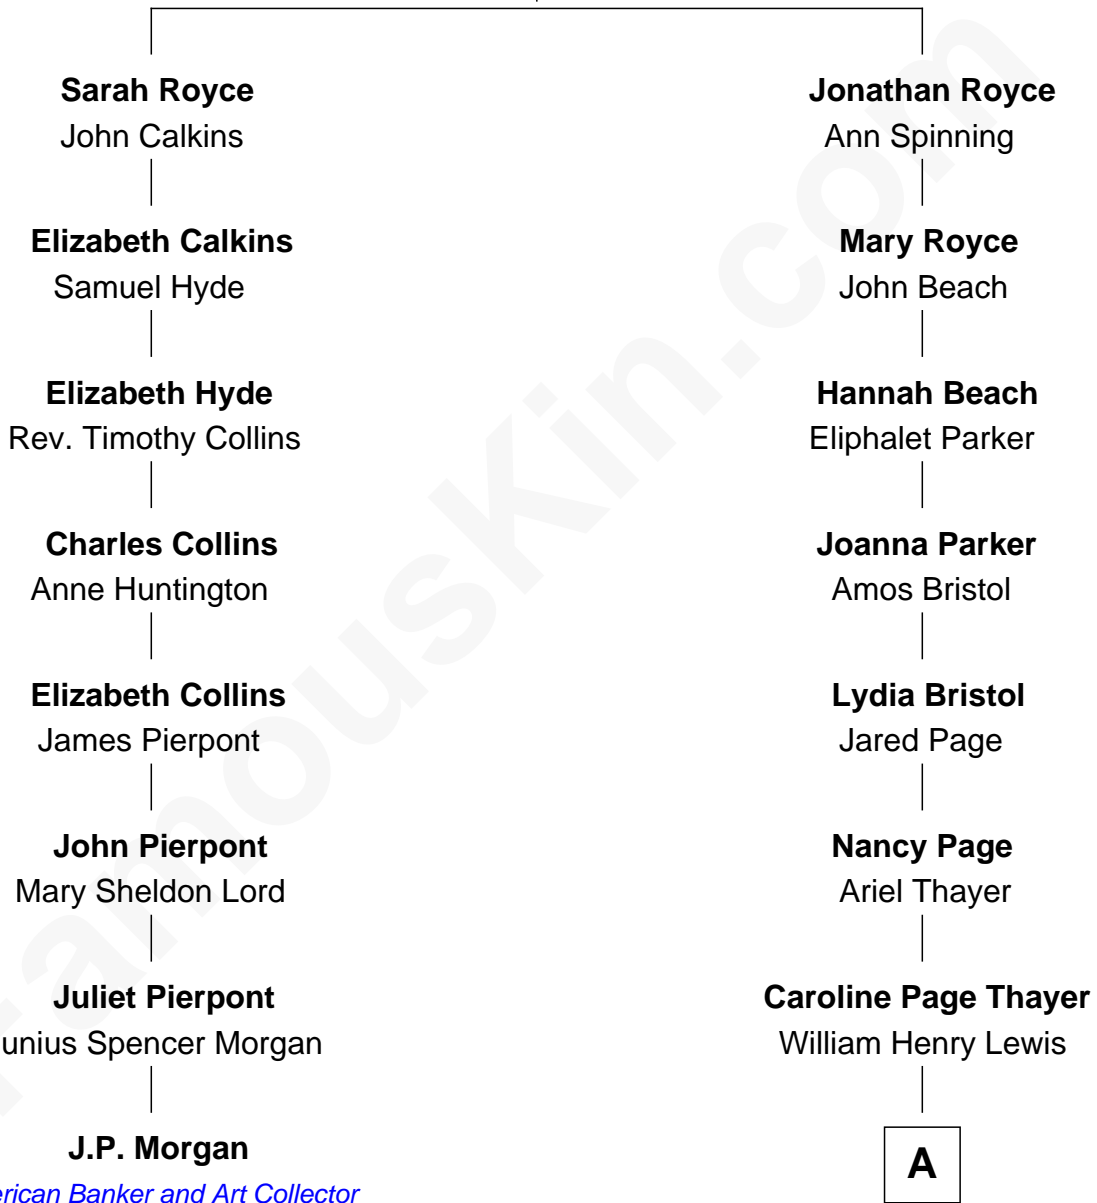

FamousKin.com Relationship Chart of

J.P. Morgan

American Banker and Art Collector

7th cousin 3 times removed of

David Hyde Pierce

Stage, TV, and Movie Actor

Robert Royce

Mary - - - - -

A

—
Mary Annie Lewis

George W. Hyde

—
Helen E. Hyde

Arthur J. Pierce

—
George Hyde Pierce

Laura Marie Hughes

—
David Hyde Pierce