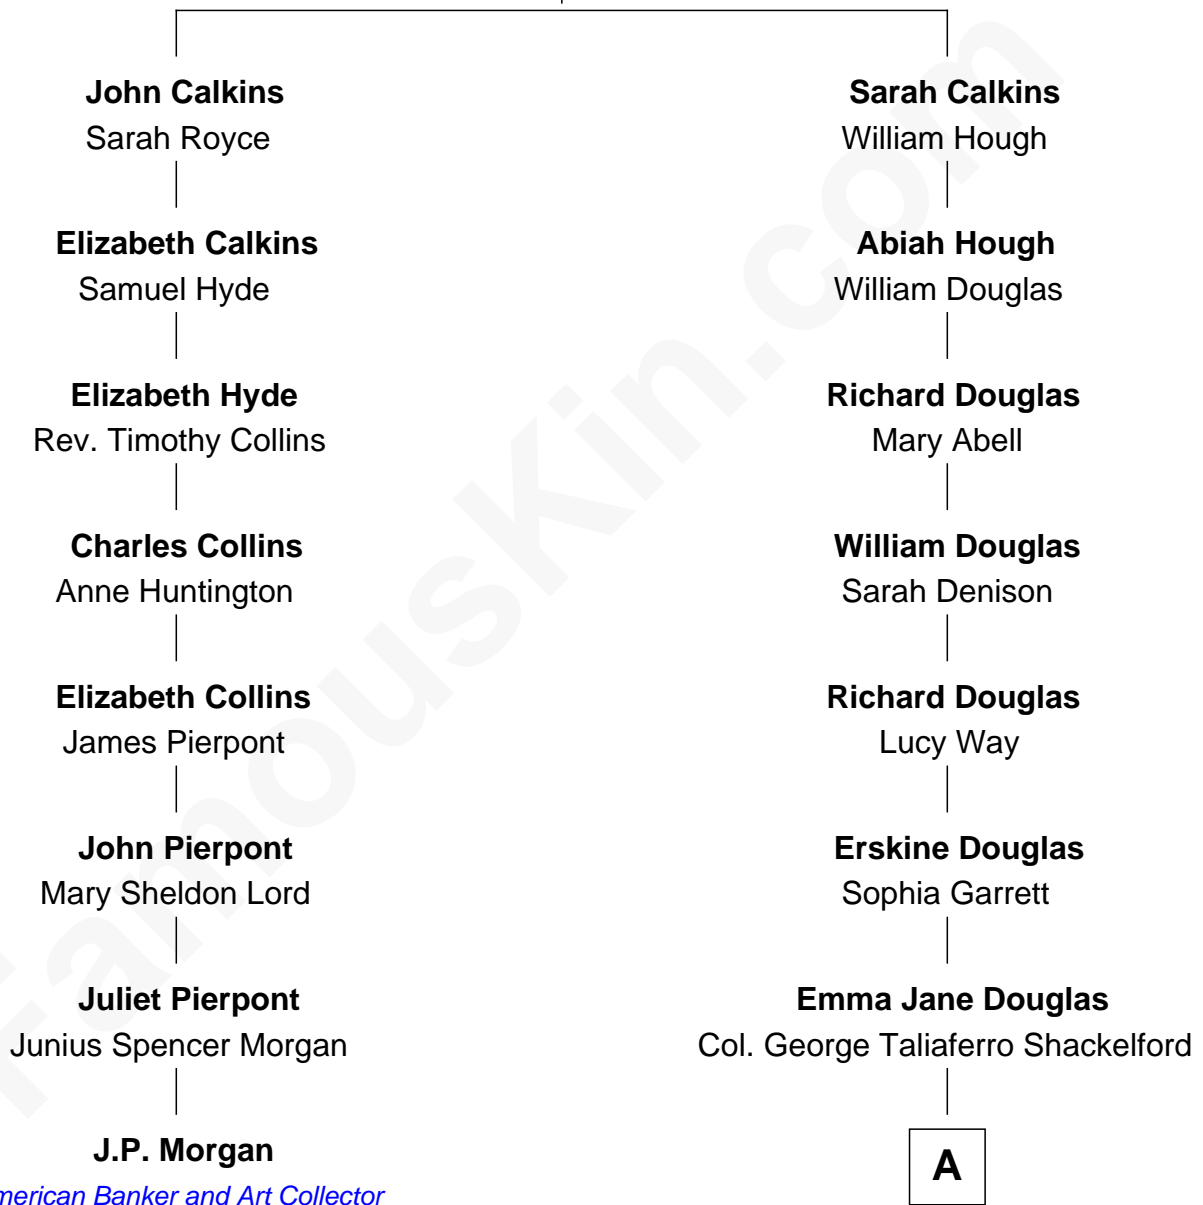

# FamousKin.com Relationship Chart of

**J.P. Morgan**

*American Banker and Art Collector*

7th cousin 1 time removed of

**Melvyn Douglas**

*Movie Actor*

**Hugh Calkins**

Anne - - - - -

**A**

**Lena Priscilla Shackelford**  
Edouard Gregory Hesselberg

**Melvyn Douglas**  
*Movie Actor*

FamousKin.com