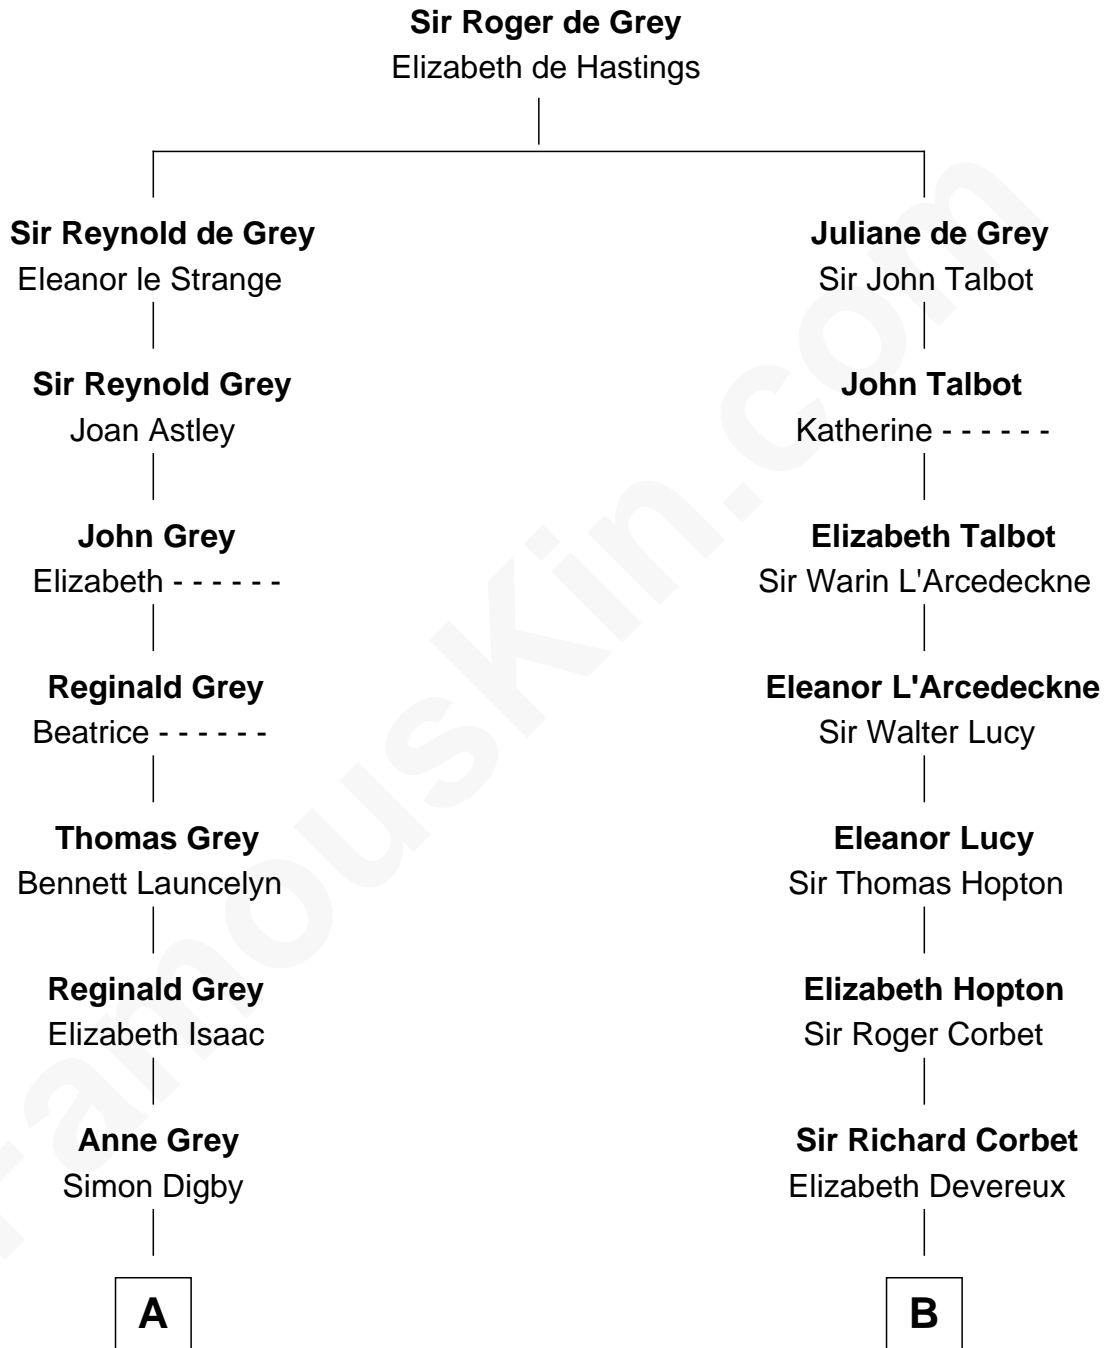

# FamousKin.com Relationship Chart of

**J.P. Morgan**

*American Banker and Art Collector*

16th cousin 4 times removed of

**Melvyn Douglas**

*Movie Actor*

**C**

**Erskine Douglas**

Sophia Garrett

**Emma Jane Douglas**

Col. George Taliaferro Shackelford

**Lena Priscilla Shackelford**

Edouard Gregory Hesselberg

**Melvyn Douglas**

*Movie Actor*

FamousKin.com