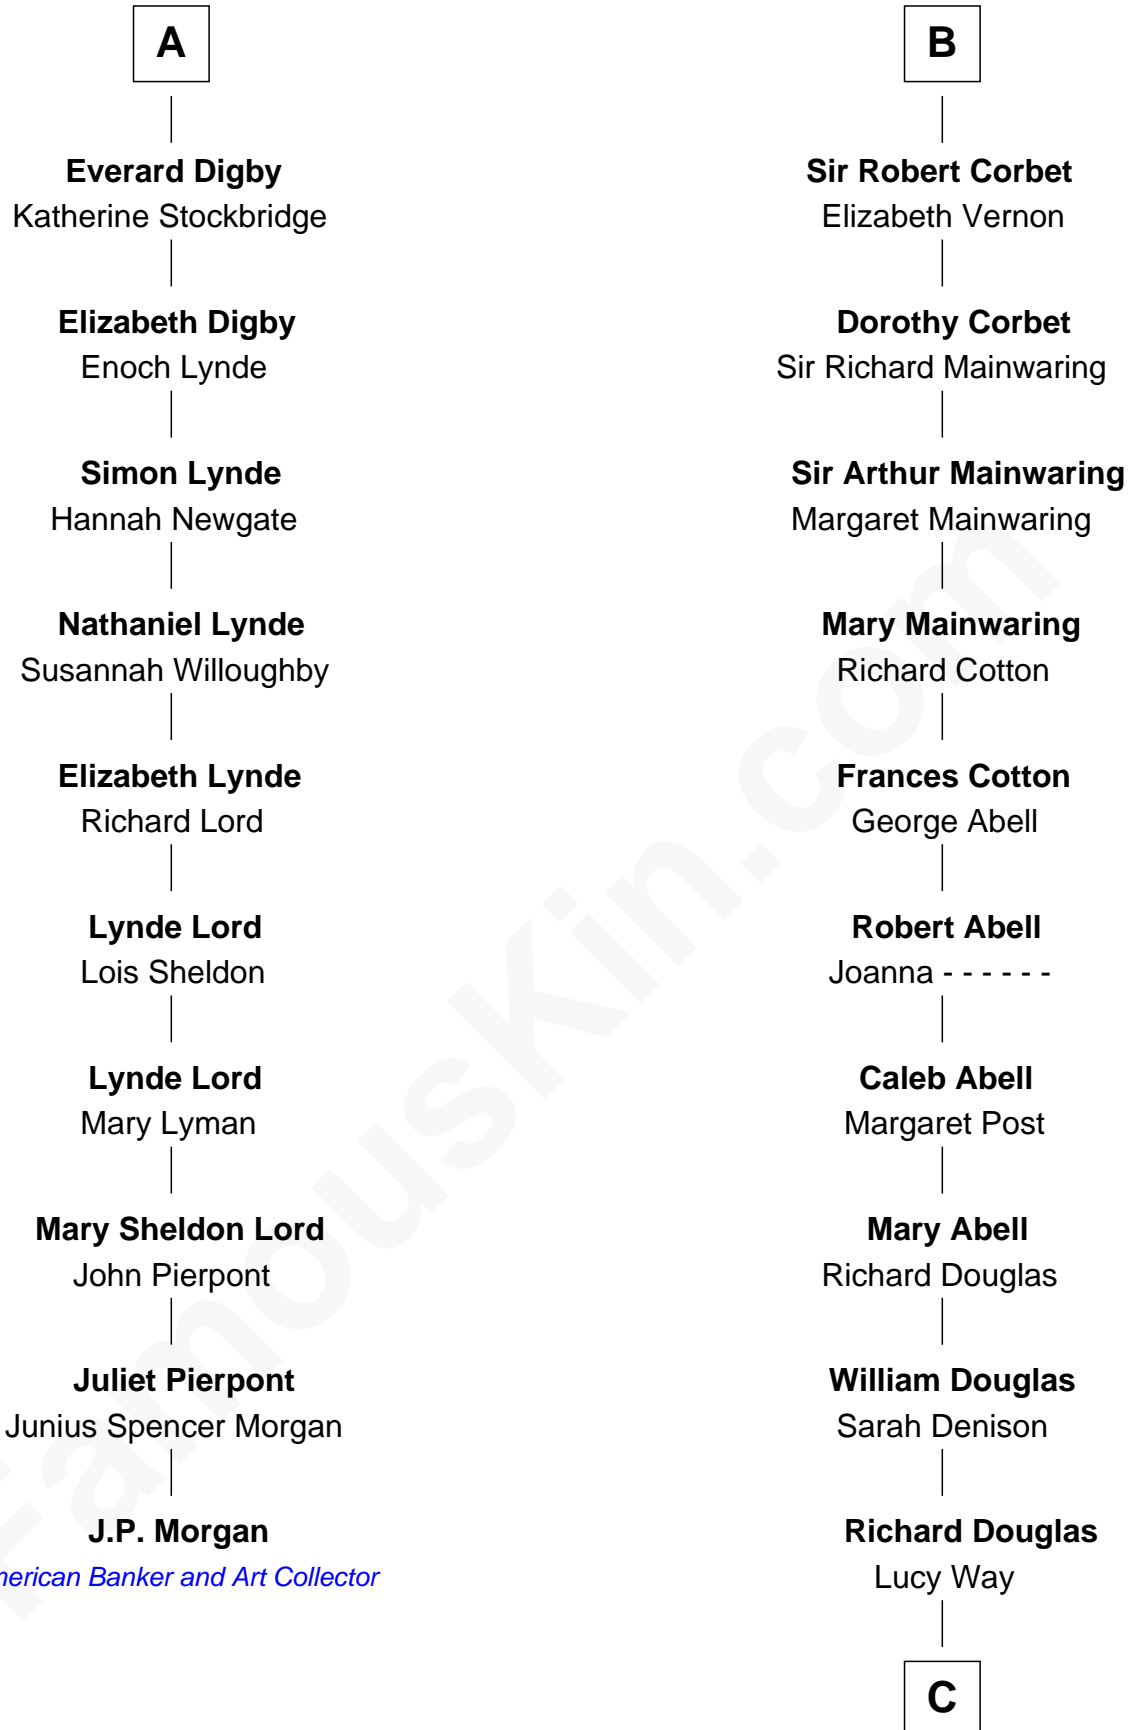

# FamousKin.com Relationship Chart of

**J.P. Morgan**

*American Banker and Art Collector*

16th cousin 4 times removed of

**Melvyn Douglas**

*Movie Actor*

**C**

**Erskine Douglas**

Sophia Garrett

**Emma Jane Douglas**

Col. George Taliaferro Shackelford

**Lena Priscilla Shackelford**

Edouard Gregory Hesselberg

**Melvyn Douglas**

*Movie Actor*

FamousKin.com