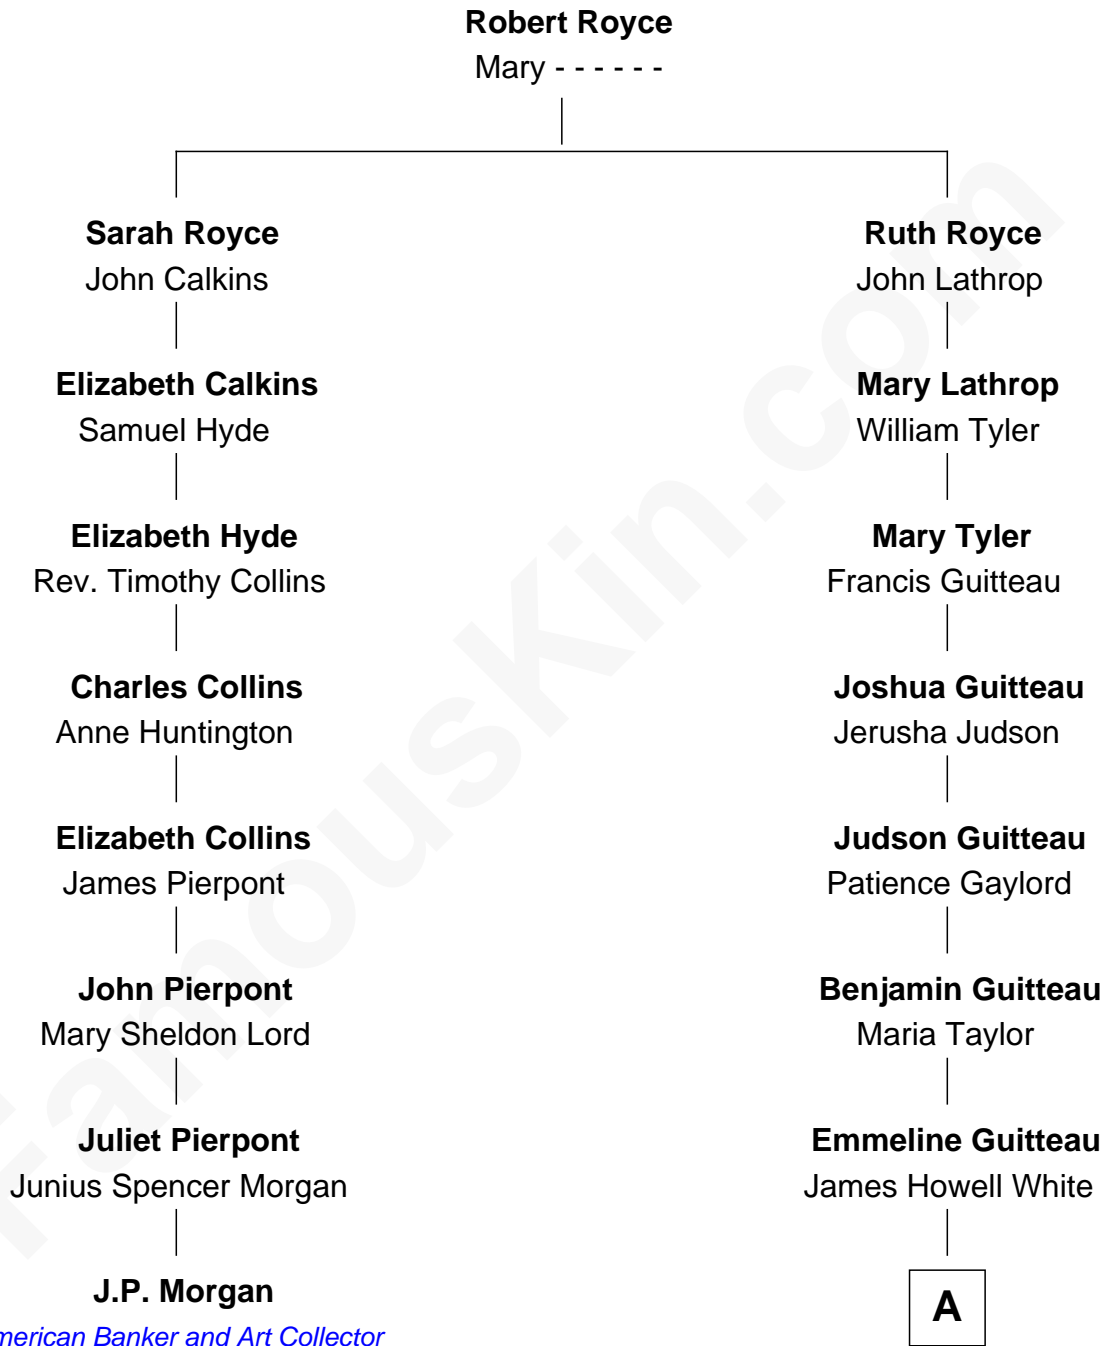

FamousKin.com Relationship Chart of

J.P. Morgan

American Banker and Art Collector

7th cousin 2 times removed of

Henry A. Wallace

33rd U.S. Vice-President

A

—
Mary Ann Matilda White

John Avery Brodhead

—
Carrie May Brodhead

Henry Cantwell Wallace

—
Henry A. Wallace

33rd U.S. Vice-President

FamousKin.com