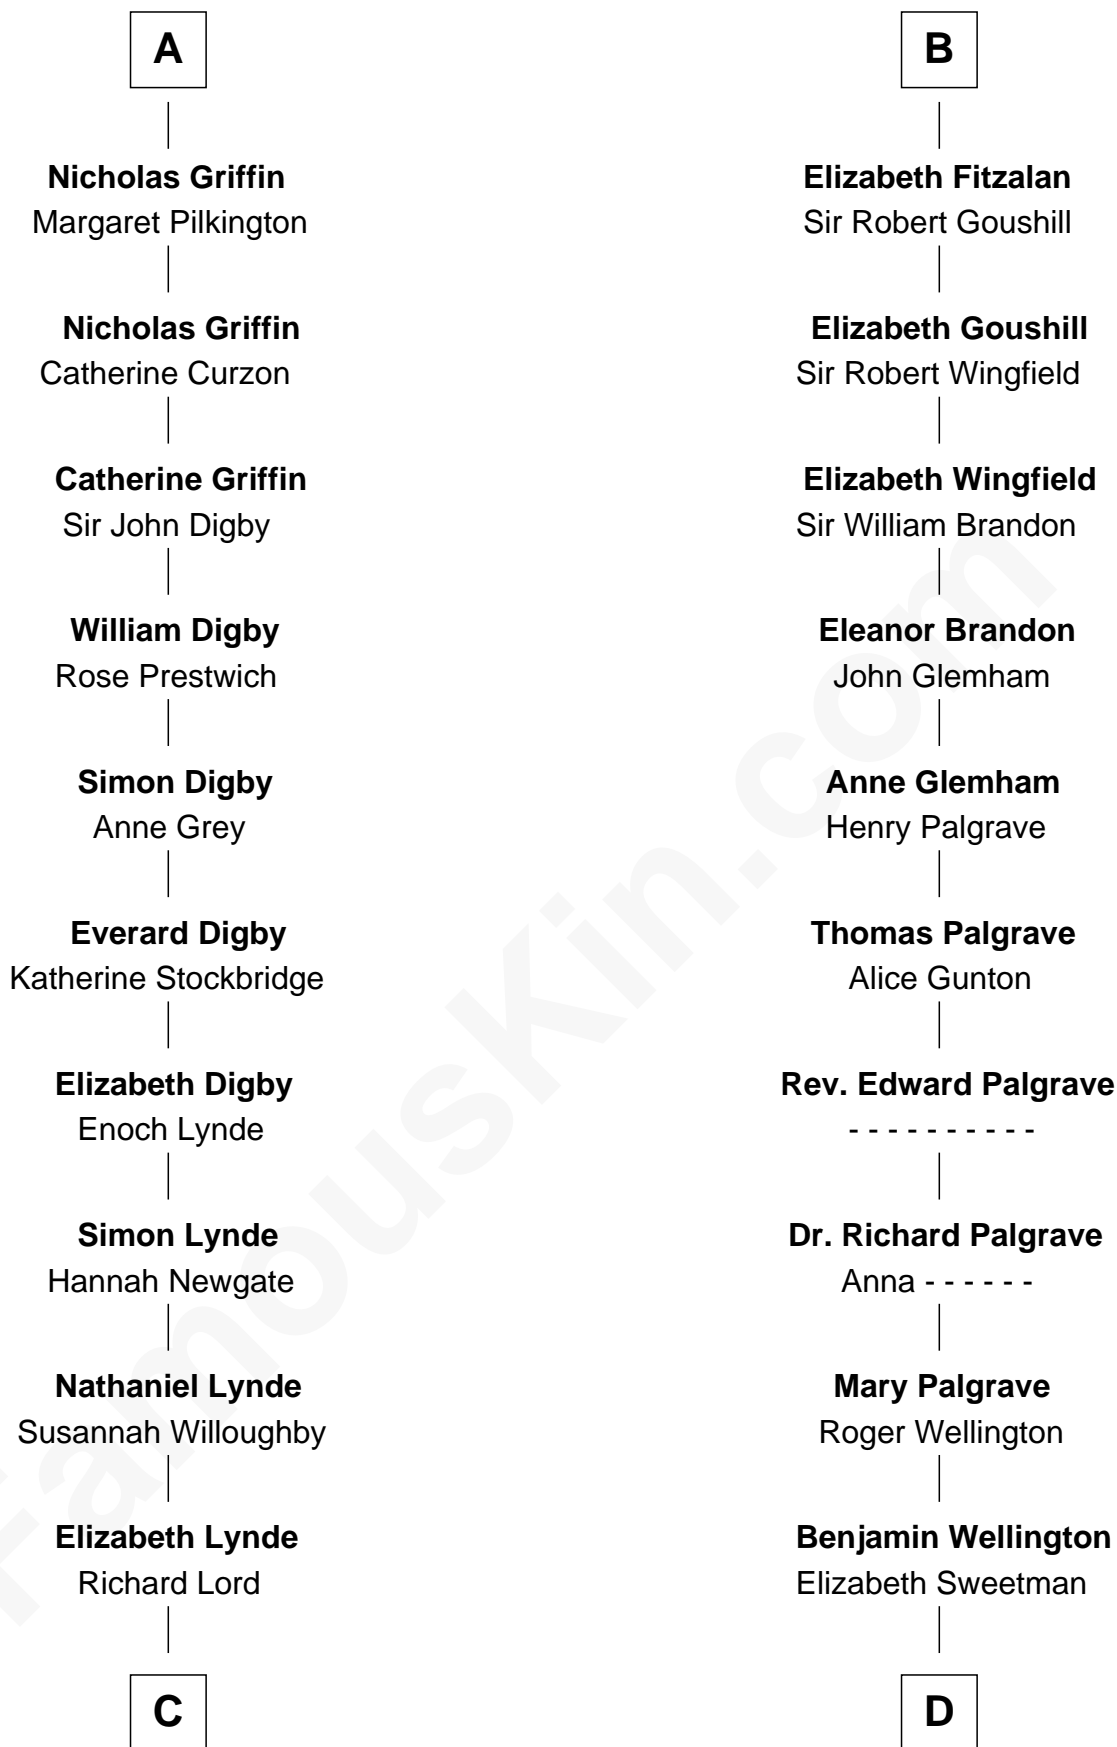

# FamousKin.com Relationship Chart of

**J.P. Morgan**

*American Banker and Art Collector*

21st cousin of

**Shubael D. Childs**

*Founder of S.D. Childs & Company*

**C**

**Lynde Lord**  
Lois Sheldon

**Lynde Lord**  
Mary Lyman

**Mary Sheldon Lord**  
John Pierpont

**Juliet Pierpont**  
Junius Spencer Morgan

**J.P. Morgan**  
*American Banker and Art Collector*

**D**

**Elizabeth Wellington**  
John Fay