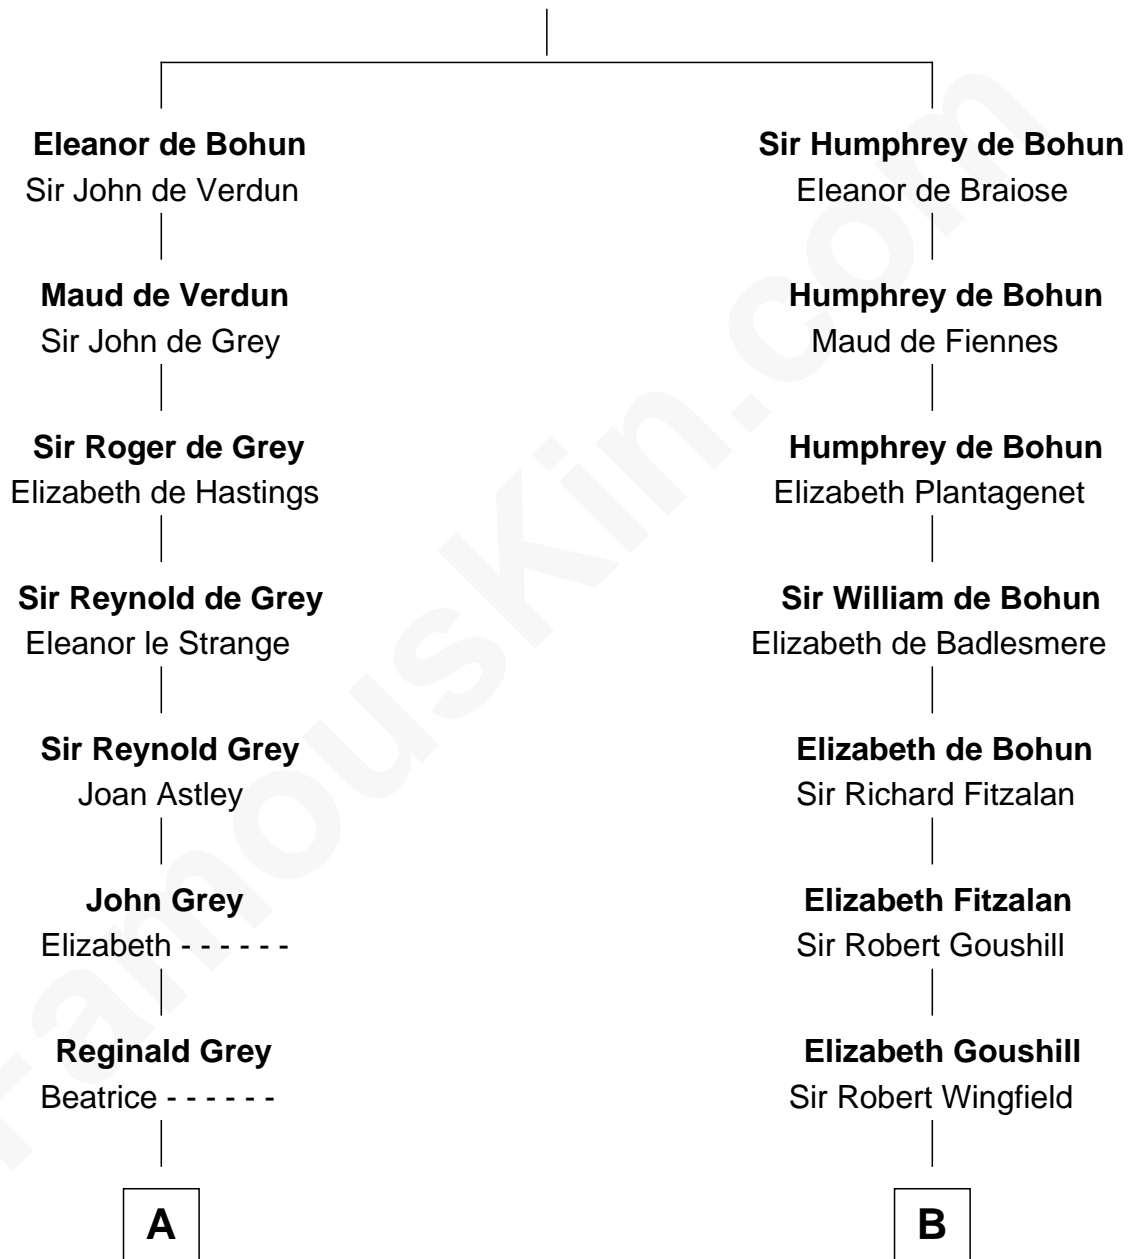

FamousKin.com Relationship Chart of

J.P. Morgan

American Banker and Art Collector

19th cousin of

Shubael D. Childs

Founder of S.D. Childs & Company

Sir Humphrey de Bohun

Maud of Eu

C

Mary Sheldon Lord

John Pierpont

Juliet Pierpont

Junius Spencer Morgan

J.P. Morgan

American Banker and Art Collector

D