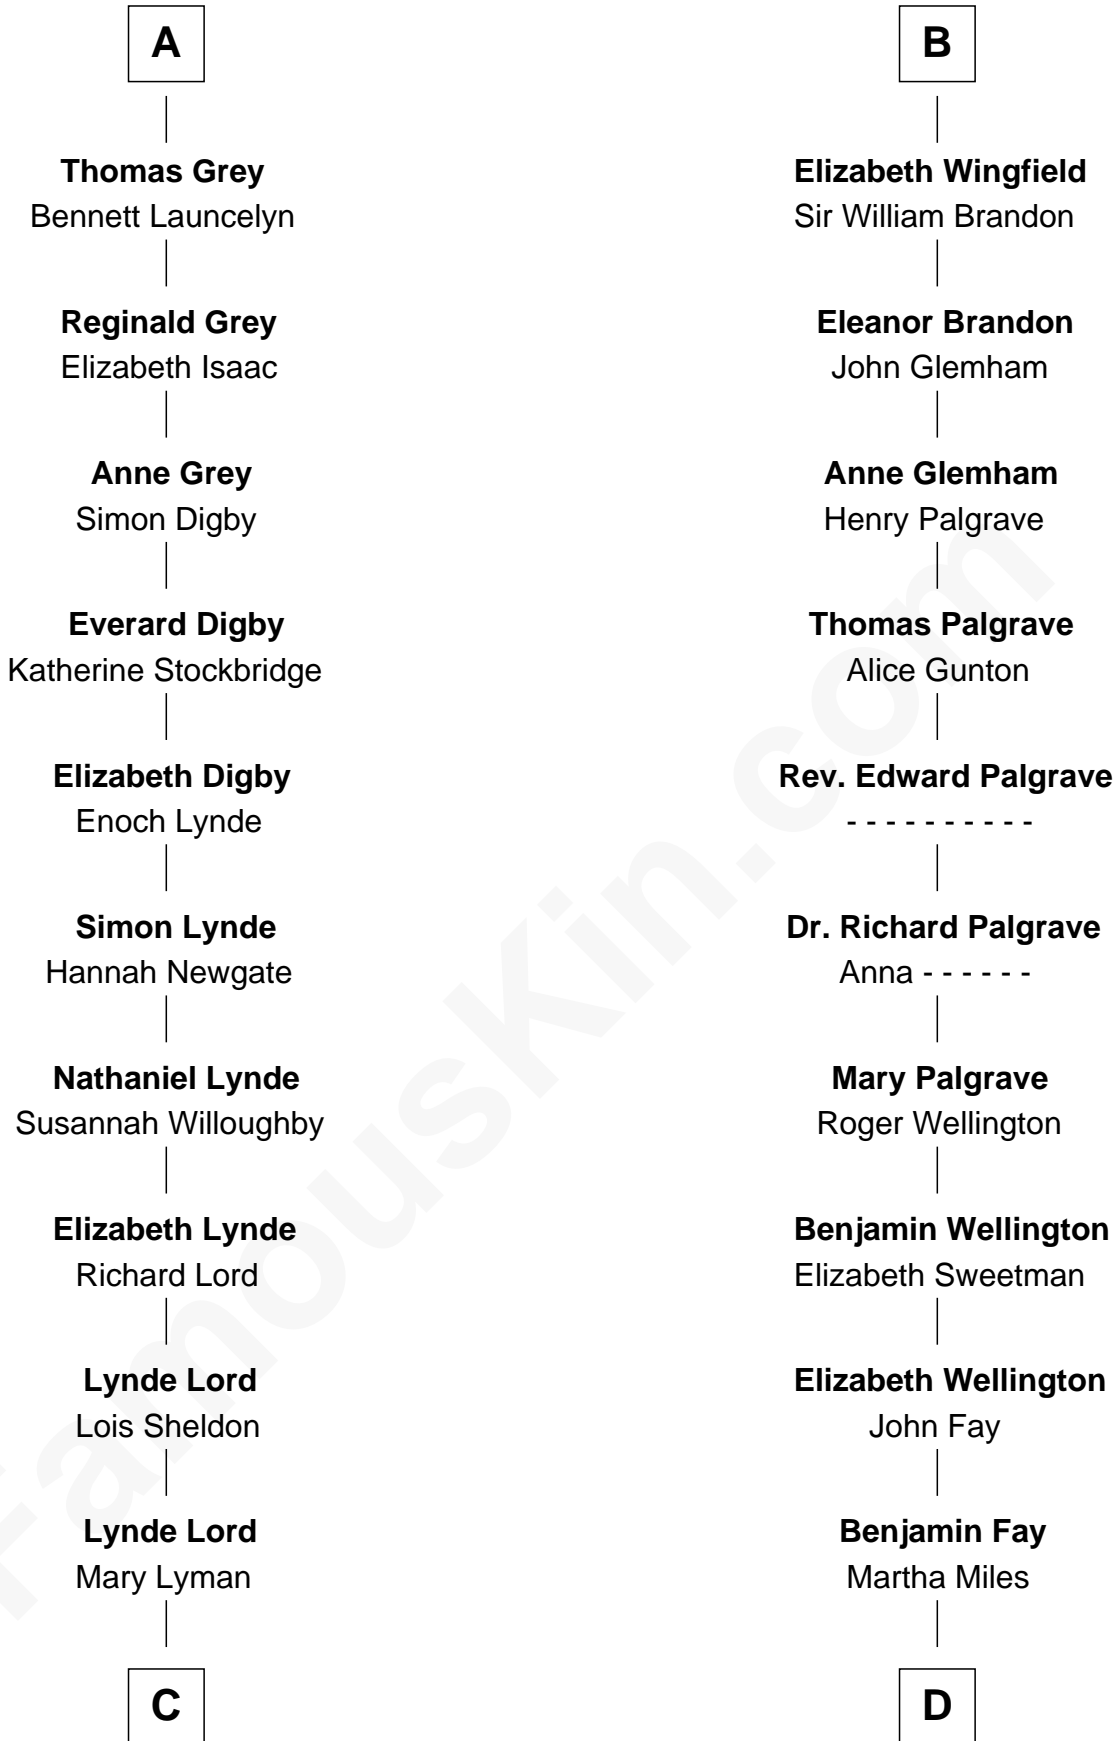

FamousKin.com Relationship Chart of

J.P. Morgan

American Banker and Art Collector

19th cousin of

Shubael D. Childs

Founder of S.D. Childs & Company

Sir Humphrey de Bohun

Maud of Eu

C

Mary Sheldon Lord

John Pierpont

Juliet Pierpont

Junius Spencer Morgan

J.P. Morgan

American Banker and Art Collector

D