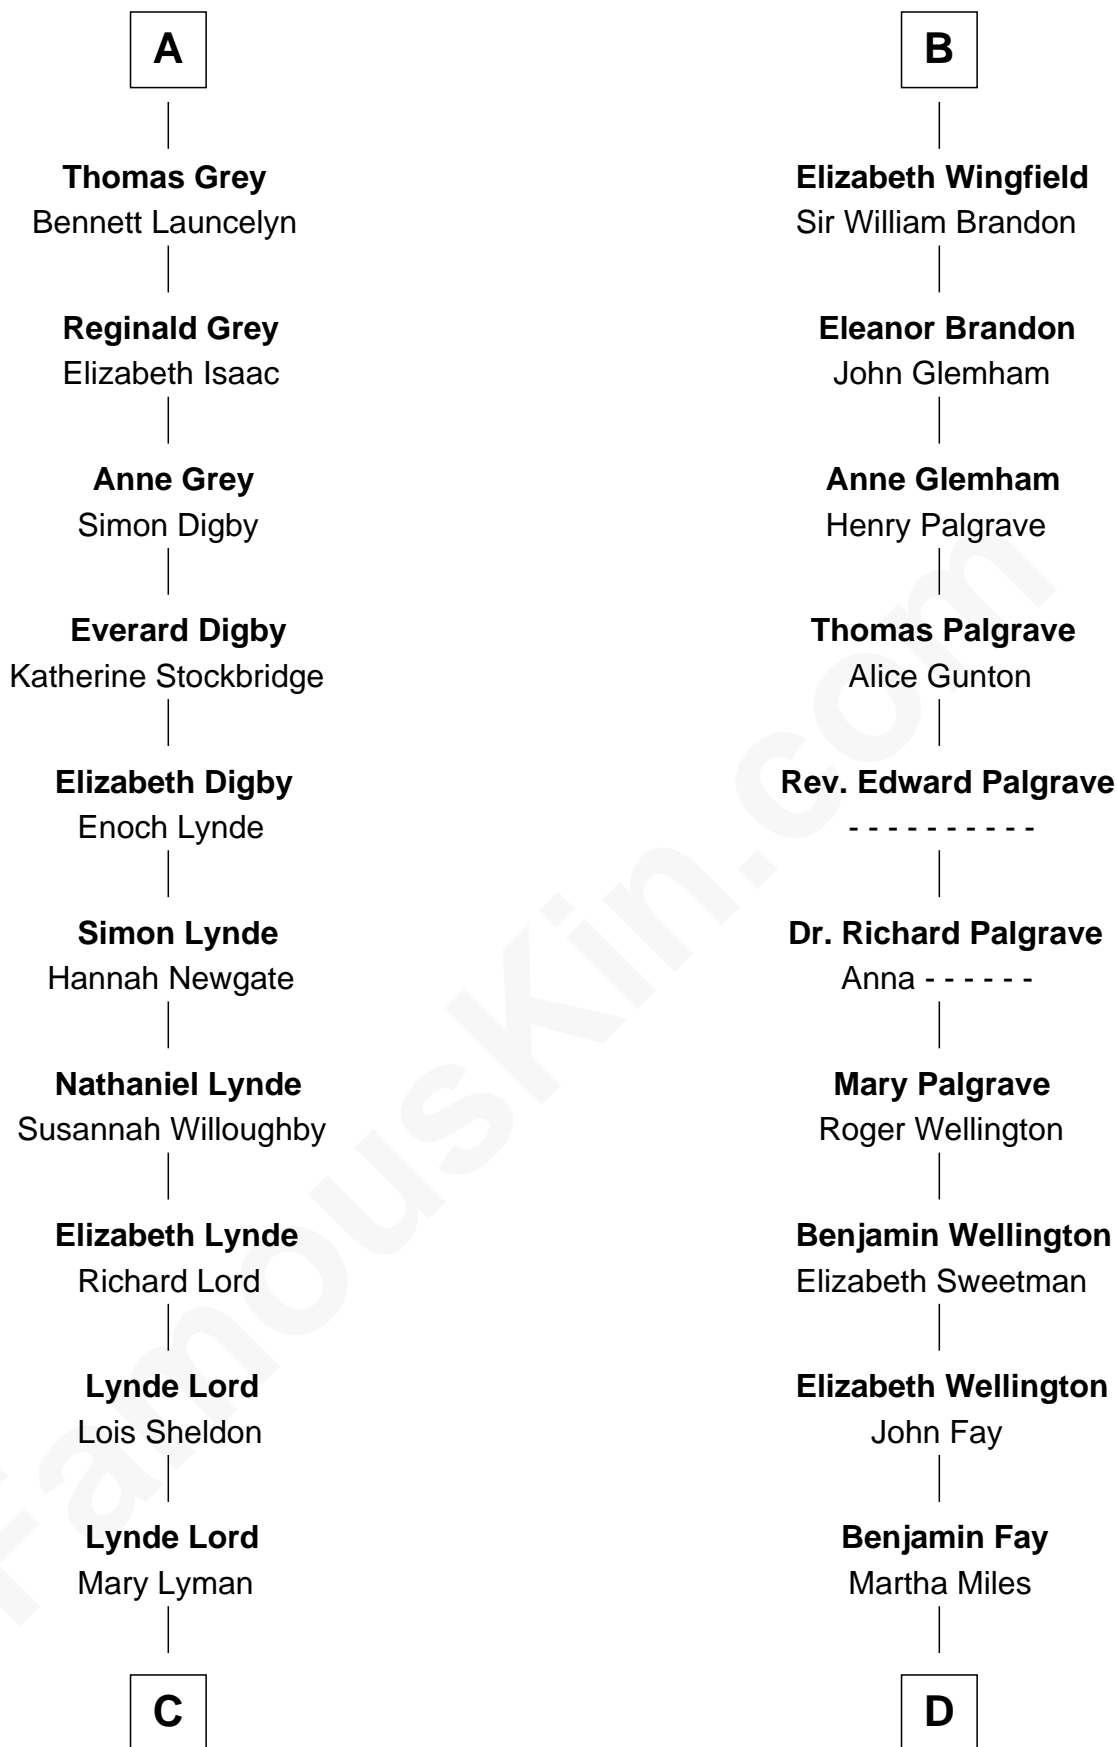

FamousKin.com Relationship Chart of

J.P. Morgan

American Banker and Art Collector

19th cousin of

Shubael D. Childs

Founder of S.D. Childs & Company

C

Mary Sheldon Lord