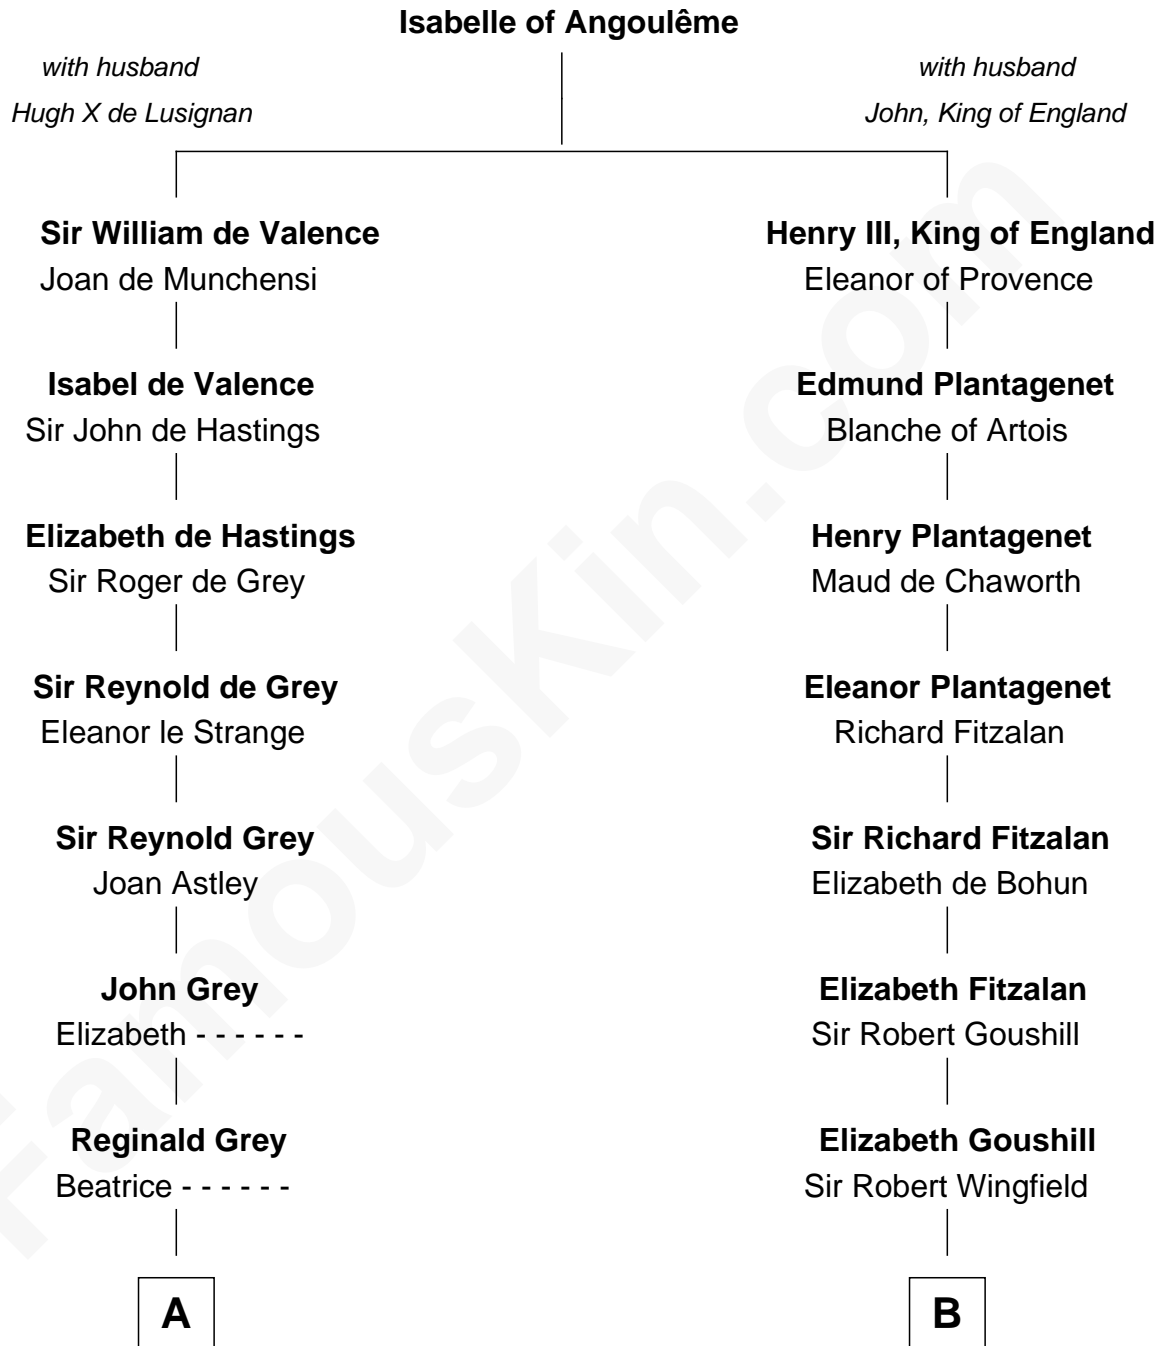

FamousKin.com Relationship Chart of

J.P. Morgan

American Banker and Art Collector

19th cousin of

Shubael D. Childs

Founder of S.D. Childs & Company

C

Mary Sheldon Lord