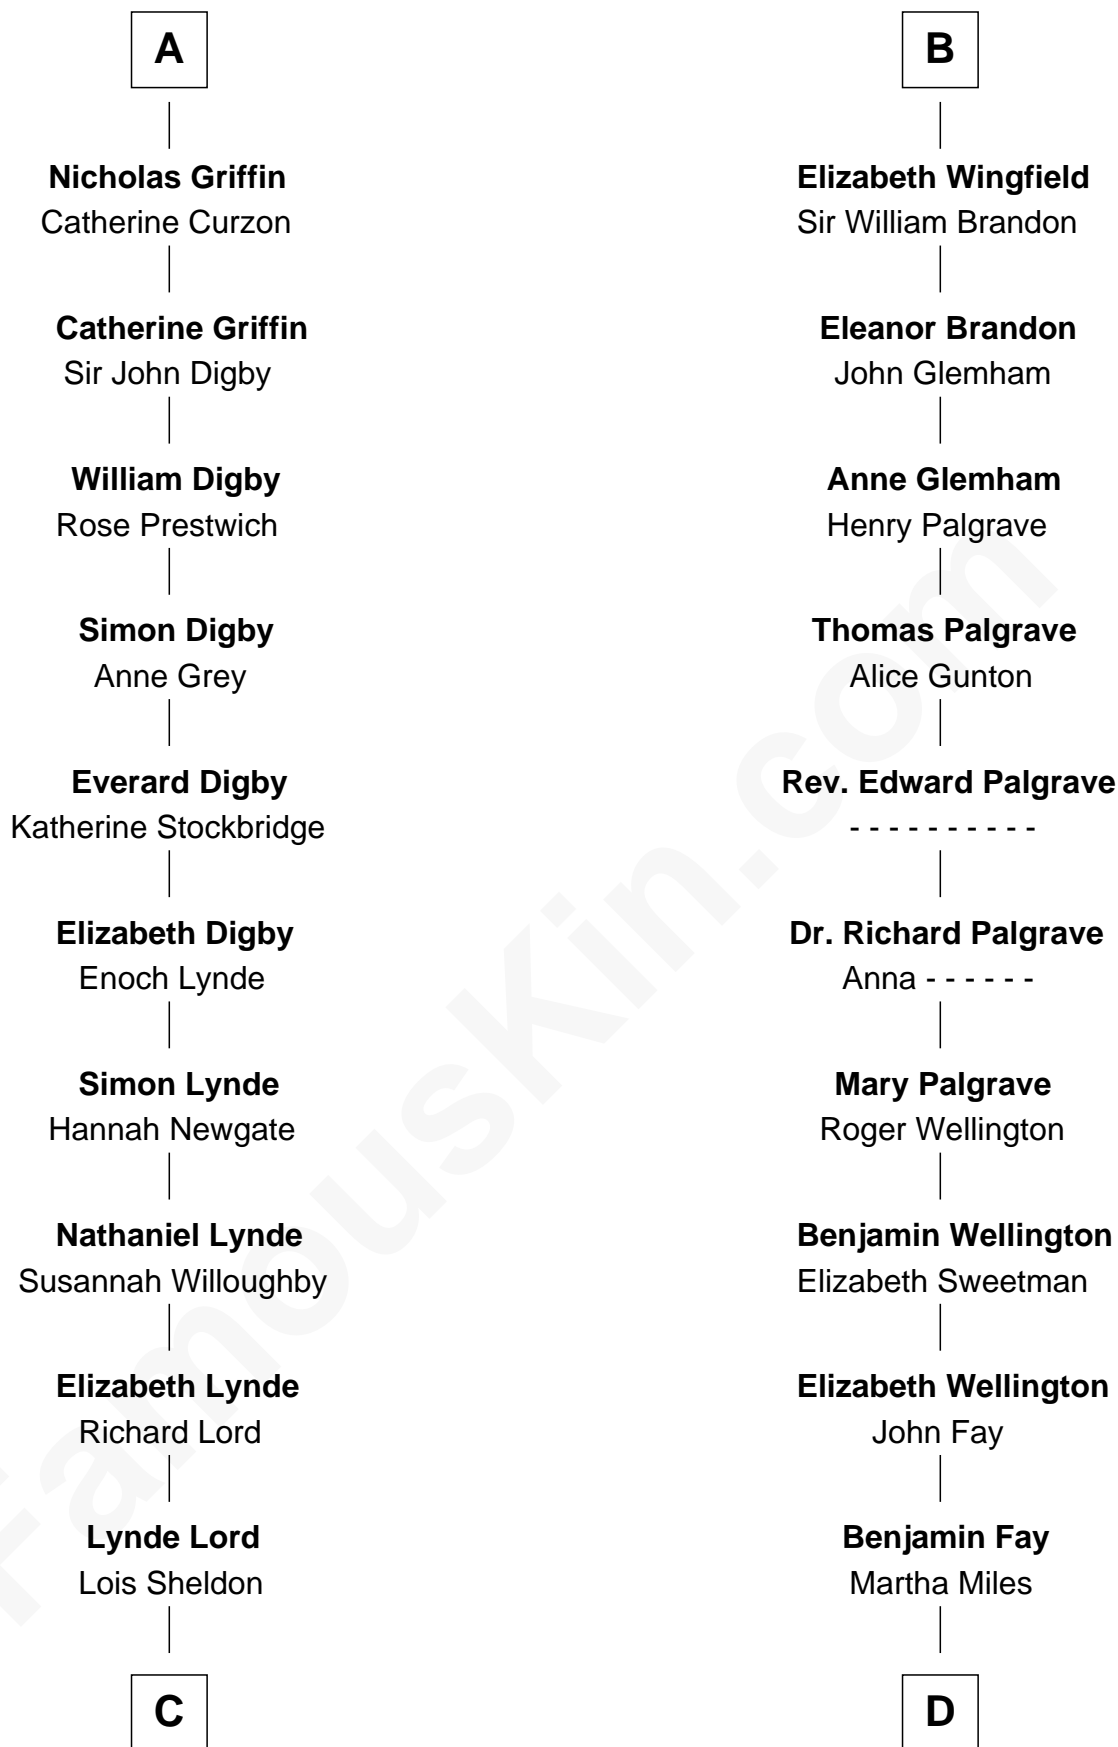

FamousKin.com Relationship Chart of

J.P. Morgan

American Banker and Art Collector

19th cousin 1 time removed of

Shubael D. Childs

Founder of S.D. Childs & Company

William de Braiose

Eva Marshal

Eve de Braiose
Sir William de Cantilupe

Joan de Cantilupe
Sir Henry de Hastings

Lora de Hastings
Thomas Latimer

Sir Warin le Latimer
Catherine de la Warre

Elizabeth le Latimer
Sir Thomas Griffin

Richard Griffin
Anna Chamberlain

Nicholas Griffin
Margaret Pilkington

A

Eleanor de Braiose
Sir Humphrey de Bohun

Humphrey de Bohun
Maud de Fiennes

Humphrey de Bohun
Elizabeth Plantagenet

Sir William de Bohun
Elizabeth de Badlesmere

Elizabeth de Bohun
Sir Richard Fitzalan

Elizabeth Fitzalan
Sir Robert Goushill

Elizabeth Goushill
Sir Robert Wingfield

B

C

Lynde Lord
Mary Lyman

Mary Sheldon Lord
John Pierpont

Juliet Pierpont
Junius Spencer Morgan

J.P. Morgan
American Banker and Art Collector