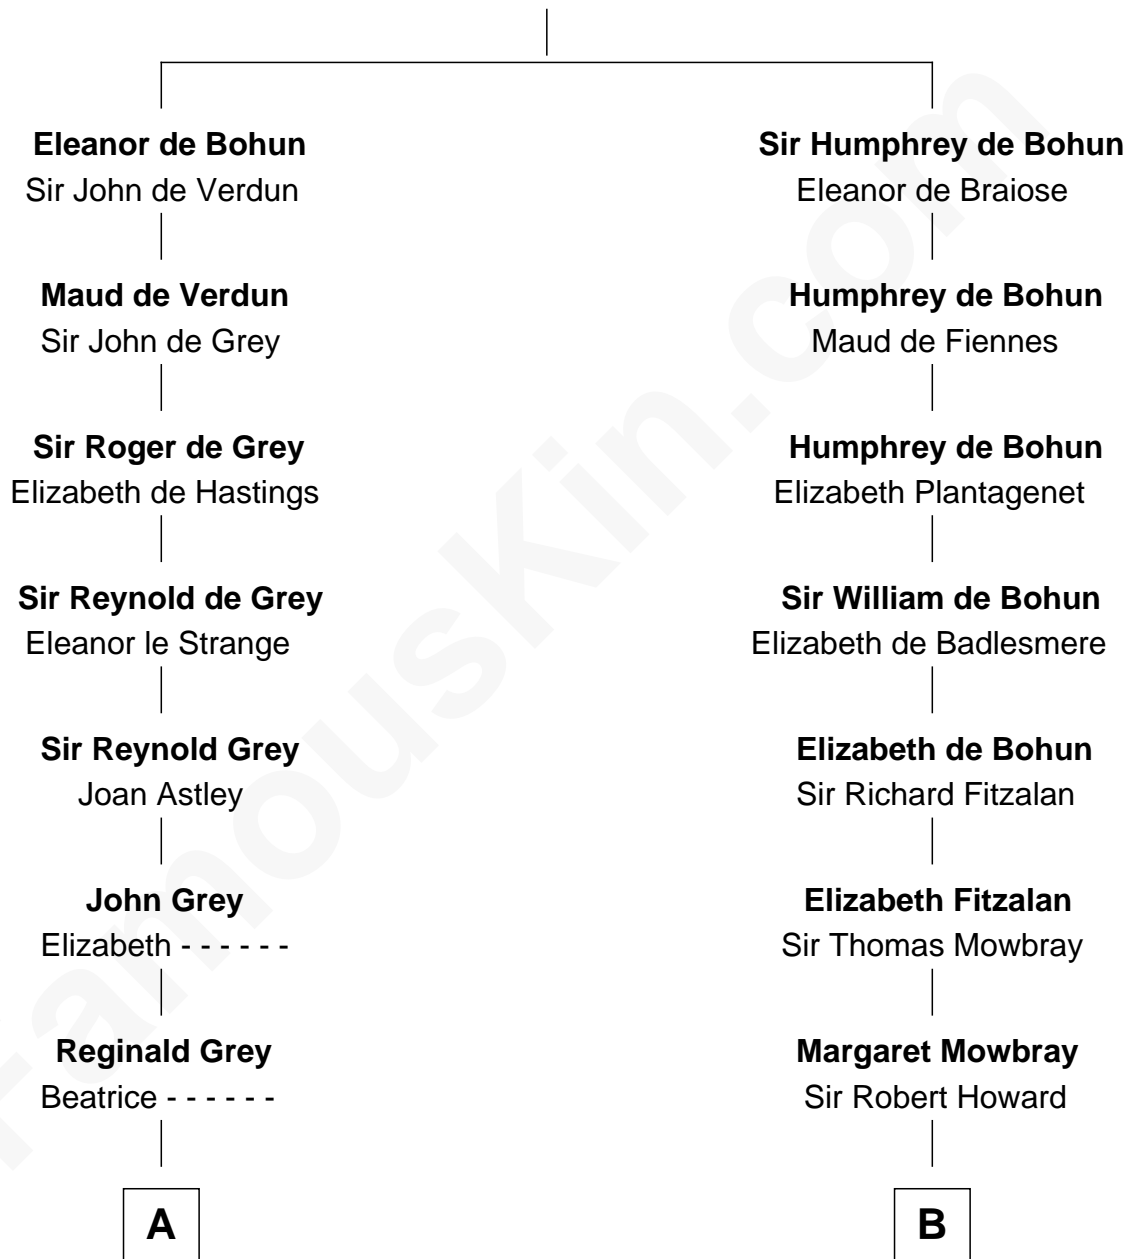

# FamousKin.com Relationship Chart of

**J.P. Morgan**

*American Banker and Art Collector*

18th cousin 1 time removed of

**Thomas Jefferson**

*3rd U.S. President and Signer of the Declaration of Independence*

**Sir Humphrey de Bohun**

Maud of Eu

**C**

**Mary Sheldon Lord**

John Pierpont

**Juliet Pierpont**

Junius Spencer Morgan

**J.P. Morgan**

*American Banker and Art Collector*

**D**

**Jane Randolph**

Peter Jefferson

**Thomas Jefferson**

*3rd U.S. President*

FamousKin.com