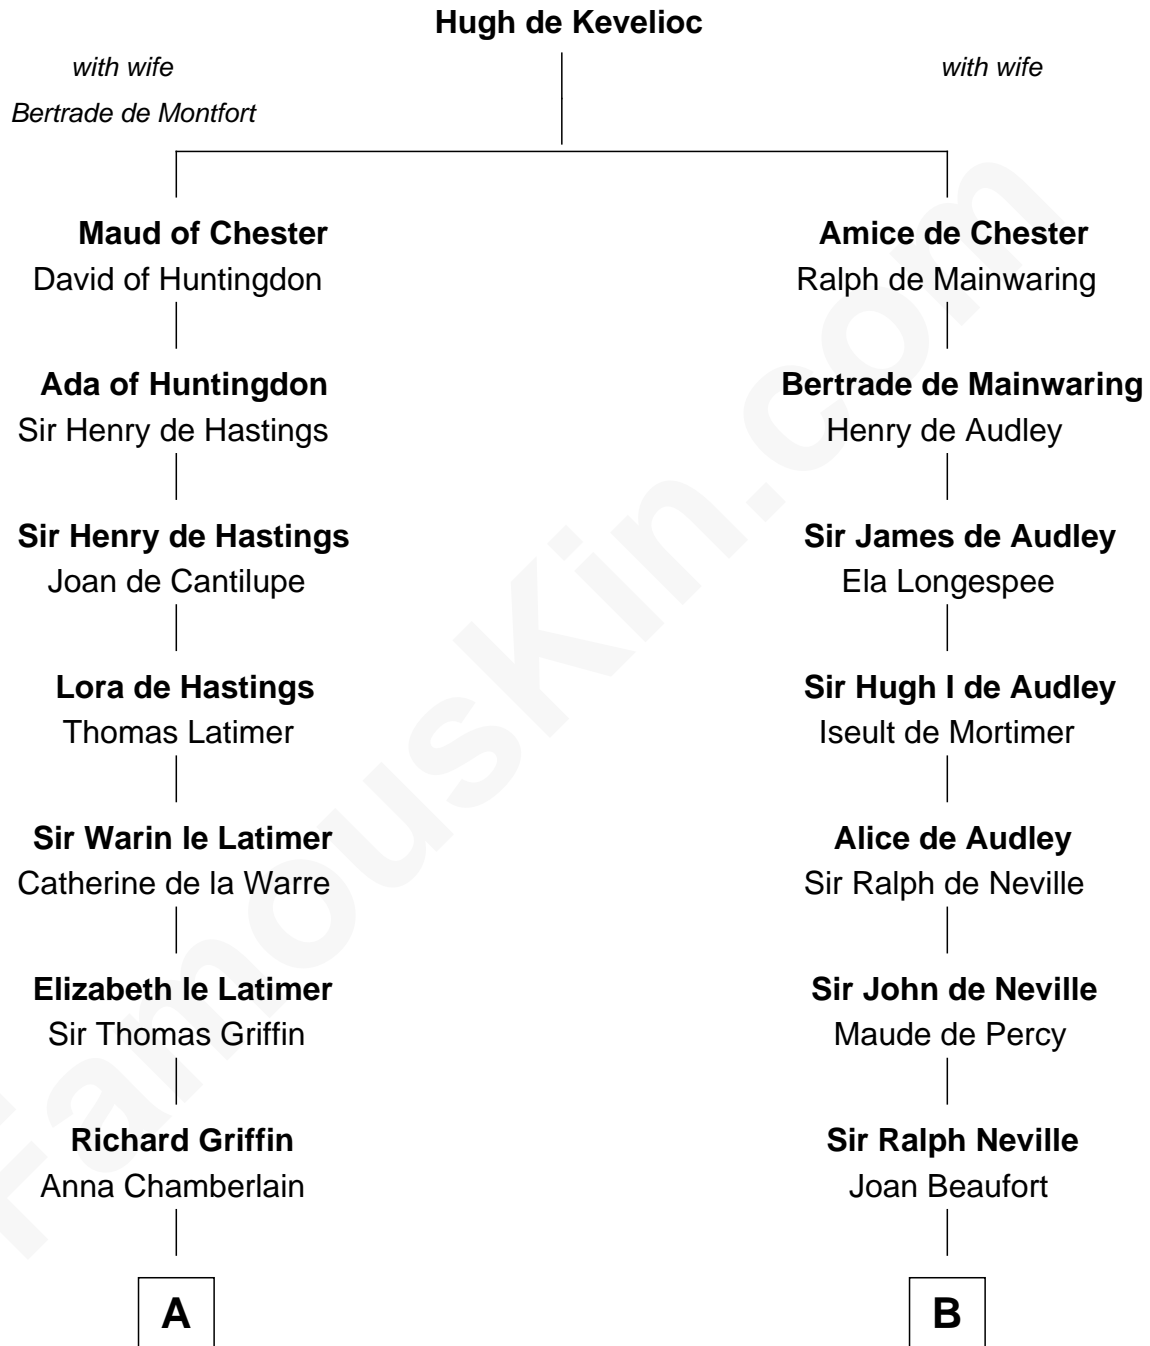

# FamousKin.com Relationship Chart of

**J.P. Morgan**

*American Banker and Art Collector*

18th cousin 3 times removed of

**Thomas Jefferson**

*3rd U.S. President and Signer of the Declaration of Independence*

**C**

**Lynde Lord**  
Lois Sheldon

**Lynde Lord**  
Mary Lyman

**Mary Sheldon Lord**  
John Pierpont

**Juliet Pierpont**  
Junius Spencer Morgan

**J.P. Morgan**  
*American Banker and Art Collector*

**D**

**Jane Randolph**  
Peter Jefferson

**Thomas Jefferson**  
*3rd U.S. President*

FamousKin.com