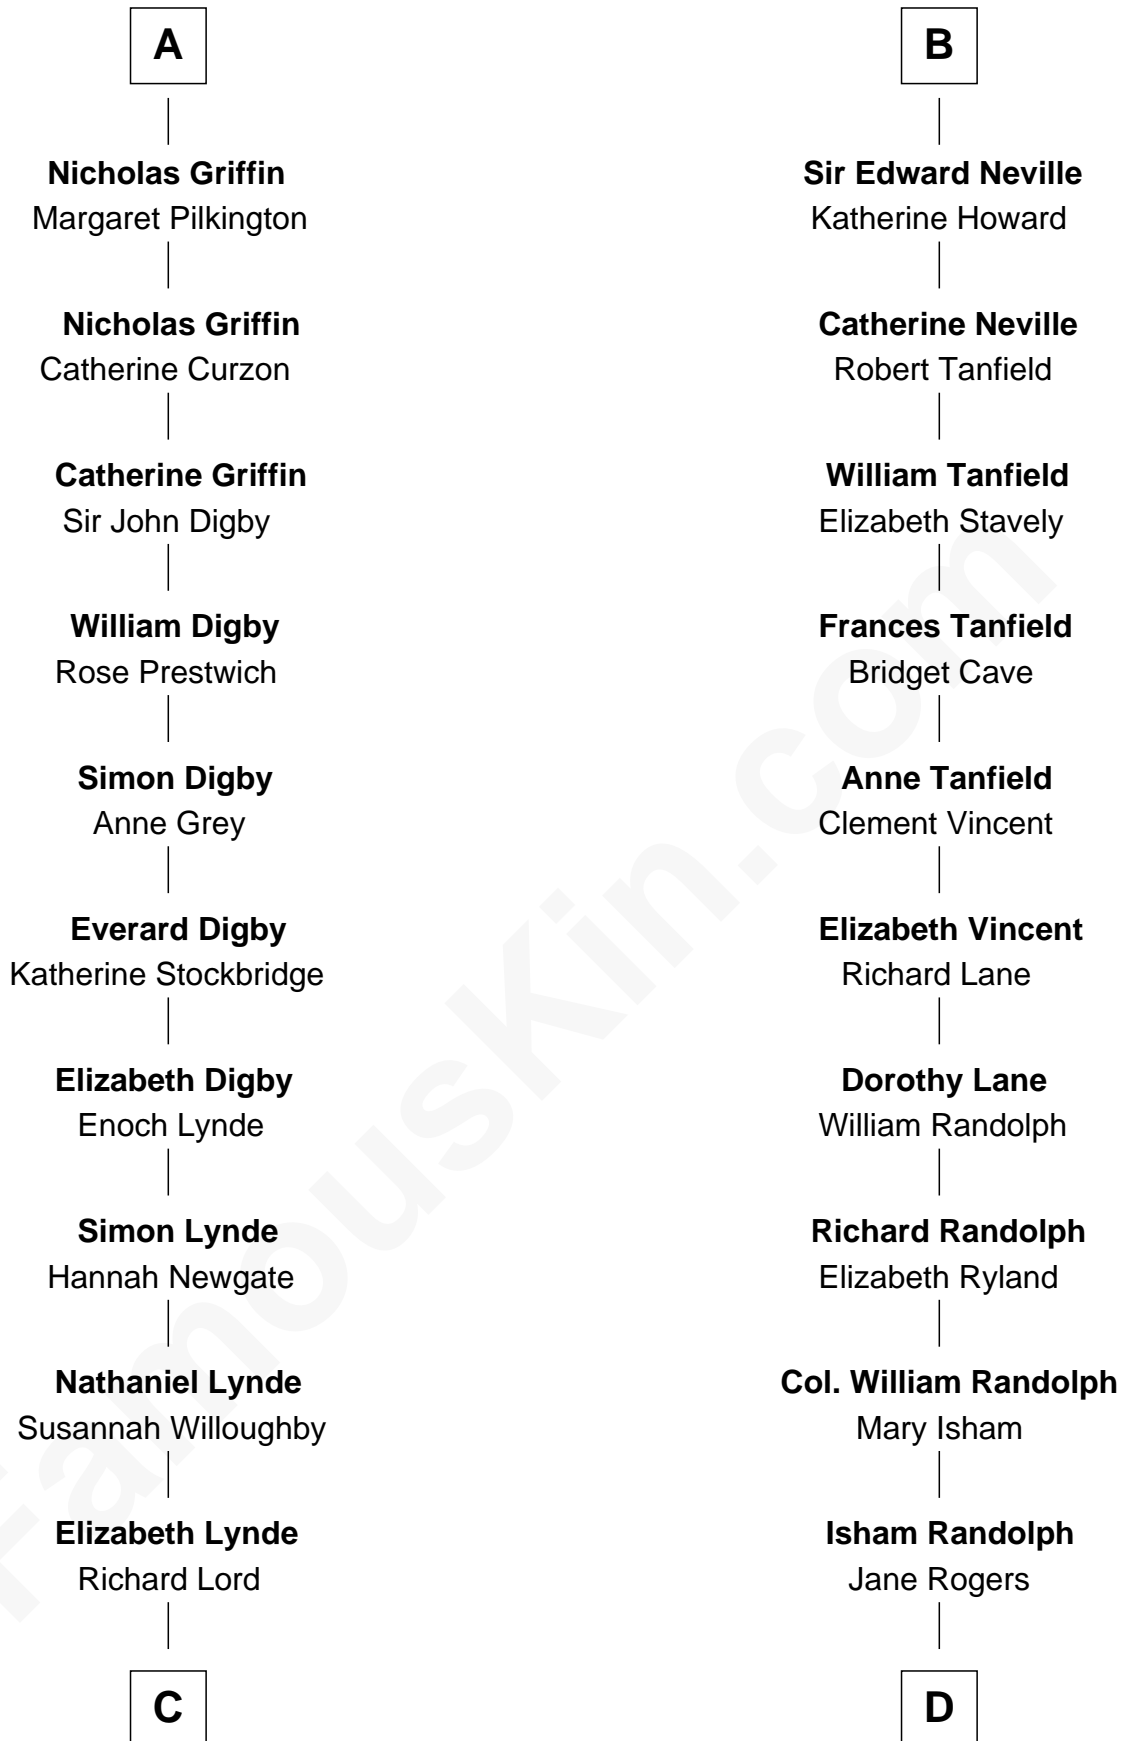

# FamousKin.com Relationship Chart of

**J.P. Morgan**

*American Banker and Art Collector*

18th cousin 3 times removed of

**Thomas Jefferson**

*3rd U.S. President and Signer of the Declaration of Independence*

**C**

**Lynde Lord**  
Lois Sheldon

**Lynde Lord**  
Mary Lyman

**Mary Sheldon Lord**  
John Pierpont

**Juliet Pierpont**  
Junius Spencer Morgan

**J.P. Morgan**  
*American Banker and Art Collector*

**D**

**Jane Randolph**  
Peter Jefferson

**Thomas Jefferson**  
*3rd U.S. President*

FamousKin.com