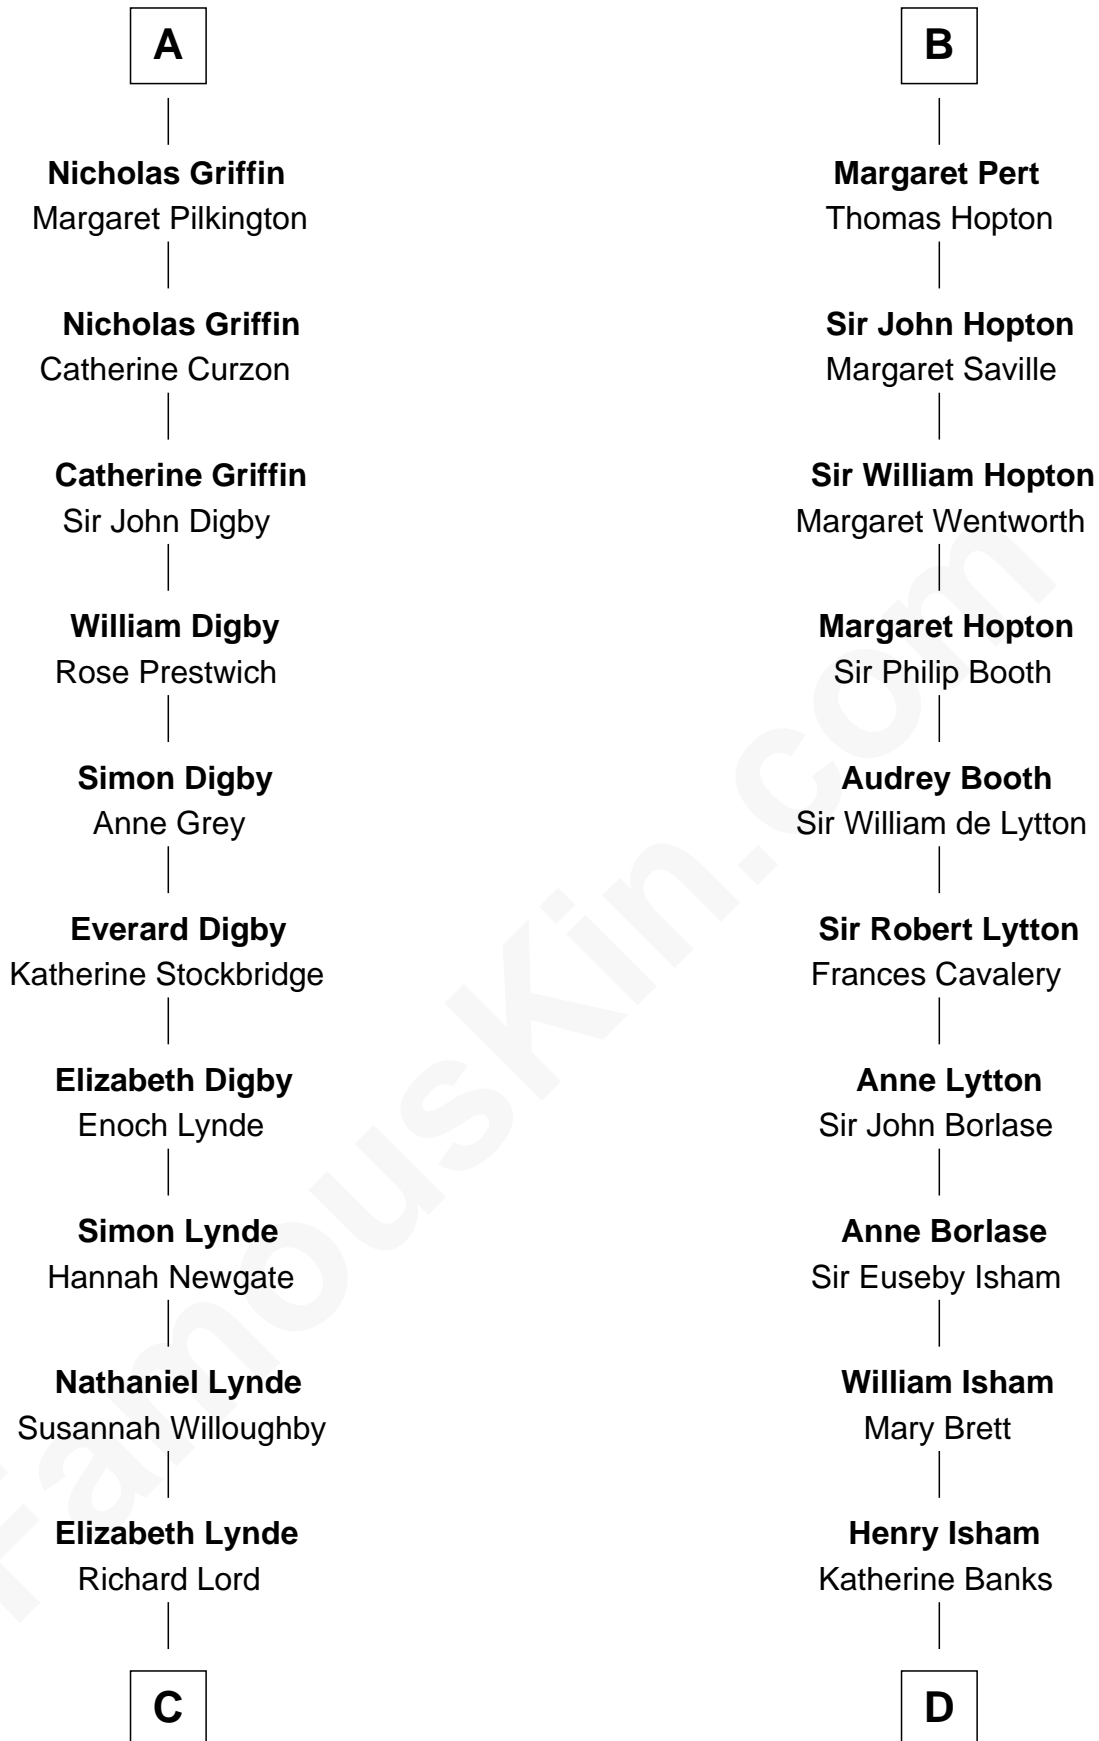

FamousKin.com Relationship Chart of

J.P. Morgan

American Banker and Art Collector

20th cousin 1 time removed of

Thomas Jefferson

3rd U.S. President and Signer of the Declaration of Independence

Henry of Huntingdon

Ada de Warenne

C

Lynde Lord
Lois Sheldon

Lynde Lord
Mary Lyman

Mary Sheldon Lord
John Pierpont

Juliet Pierpont
Junius Spencer Morgan

J.P. Morgan
American Banker and Art Collector

D

Mary Isham
Col. William Randolph

Isham Randolph
Jane Rogers

Jane Randolph
Peter Jefferson

Thomas Jefferson
3rd U.S. President