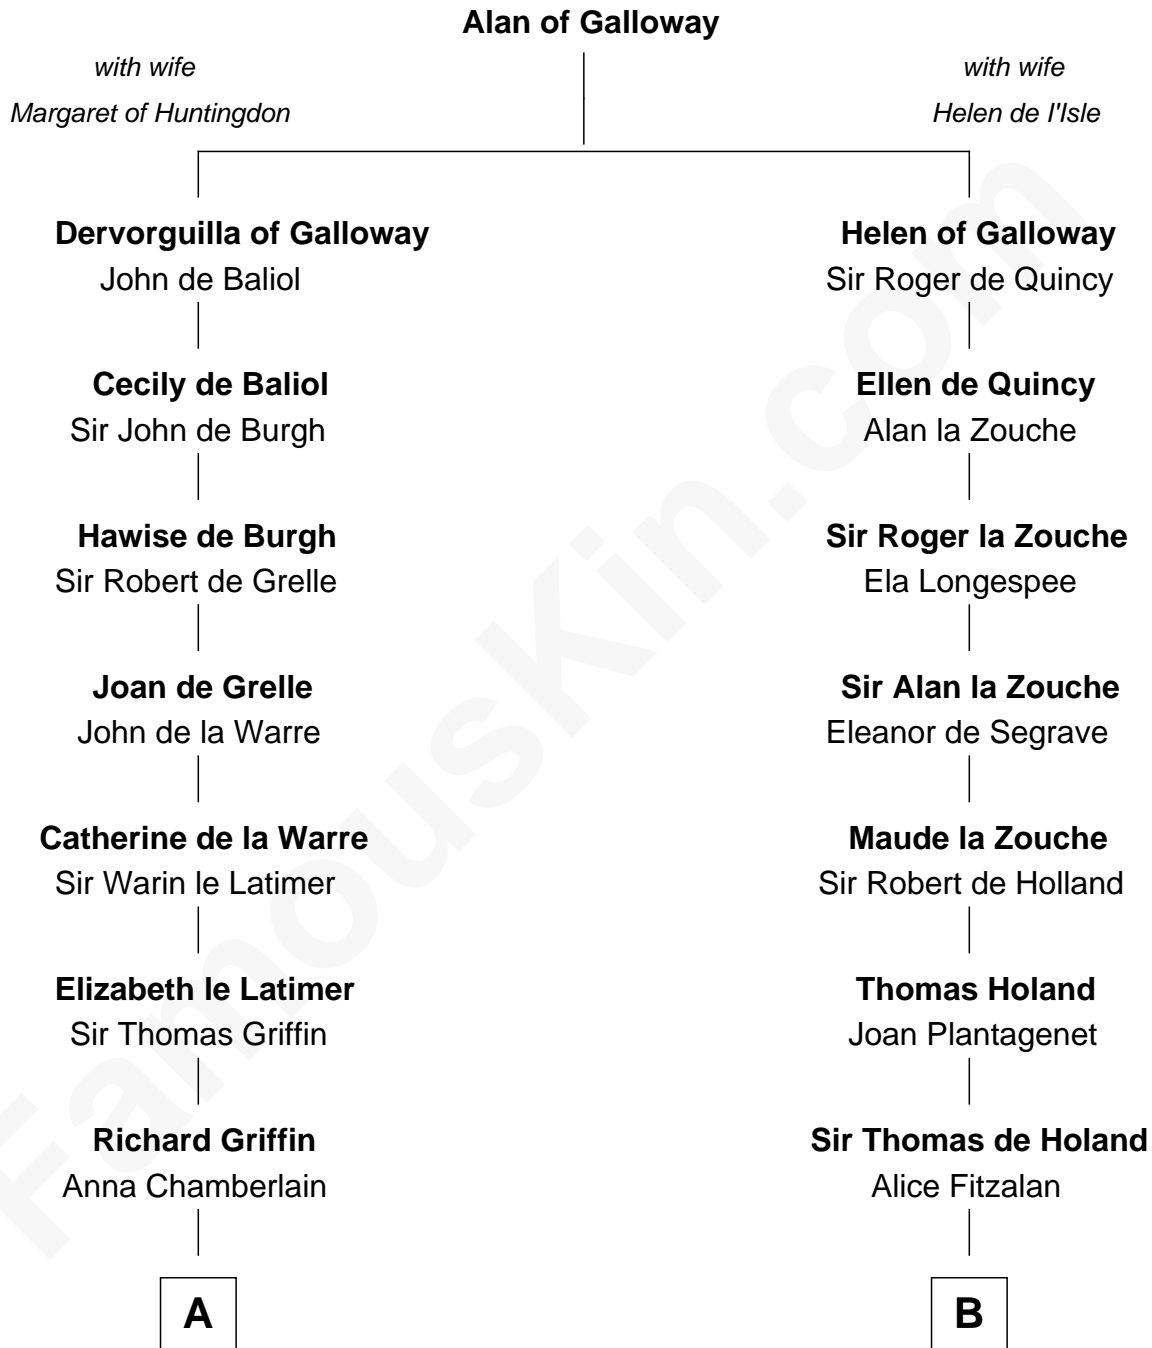

# FamousKin.com Relationship Chart of

**J.P. Morgan**

*American Banker and Art Collector*

21st cousin of

**Alexander Hamilton**

*1st U.S. Secretary of the Treasury*

**C**

**Lynde Lord**  
Lois Sheldon

**Lynde Lord**  
Mary Lyman

**Mary Sheldon Lord**  
John Pierpont

**Juliet Pierpont**  
Junius Spencer Morgan

**J.P. Morgan**  
*American Banker and Art Collector*

**D**

**Alexander Cunningham**  
Janet Cunningham