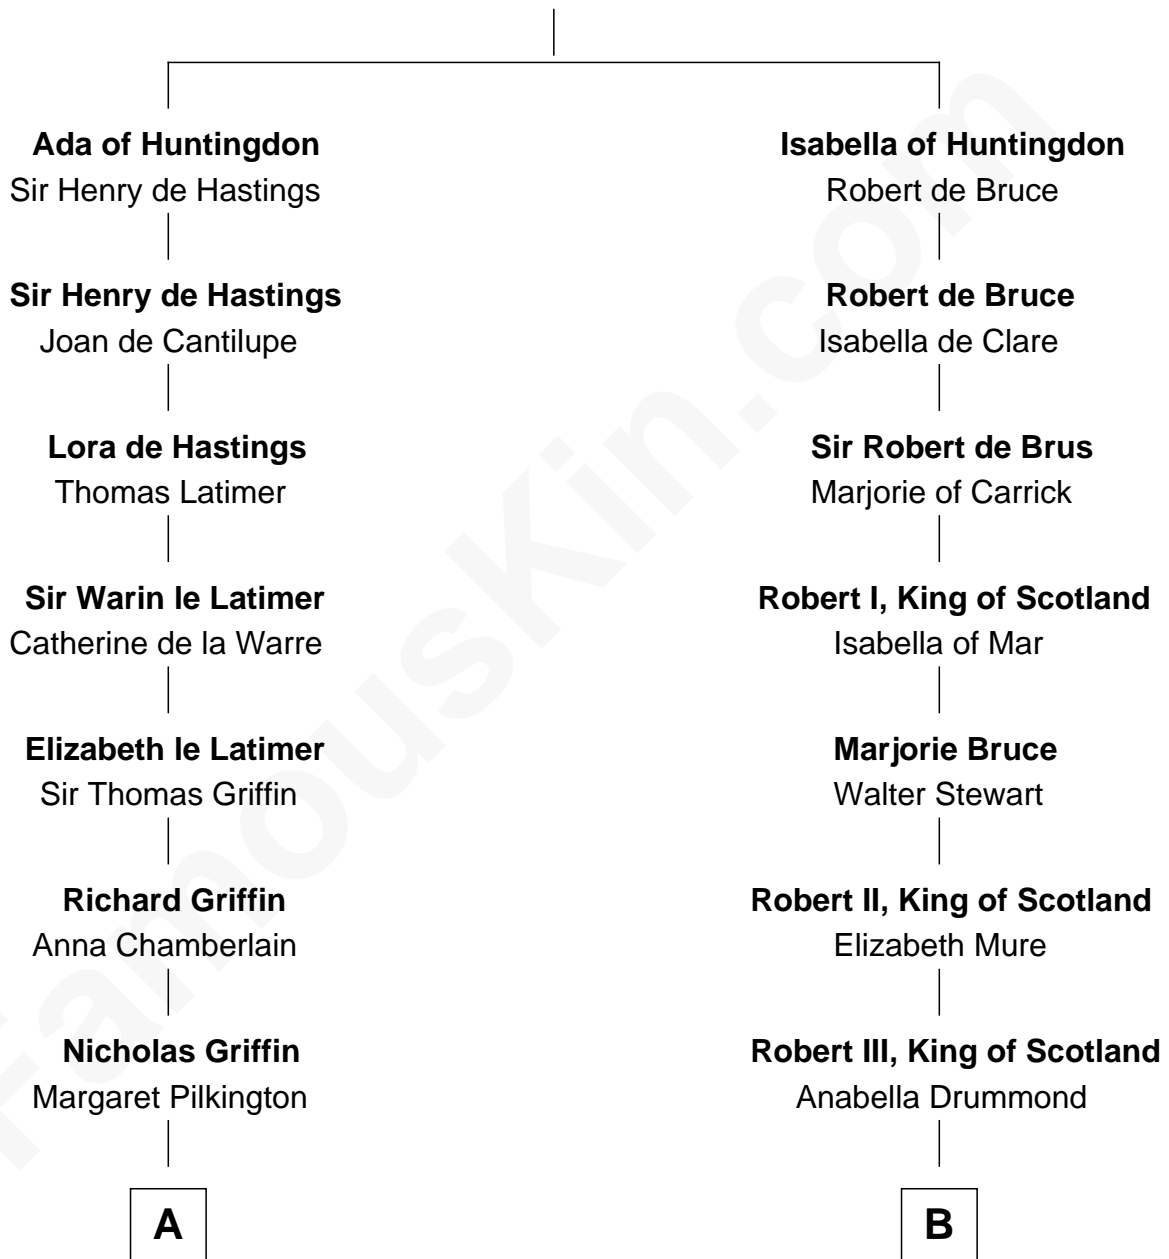

FamousKin.com Relationship Chart of

J.P. Morgan

American Banker and Art Collector

20th cousin of

Alexander Hamilton

1st U.S. Secretary of the Treasury

David of Huntingdon

Maud of Chester

C

Lynde Lord

Mary Lyman

Mary Sheldon Lord

John Pierpont

Juliet Pierpont

Junius Spencer Morgan

J.P. Morgan