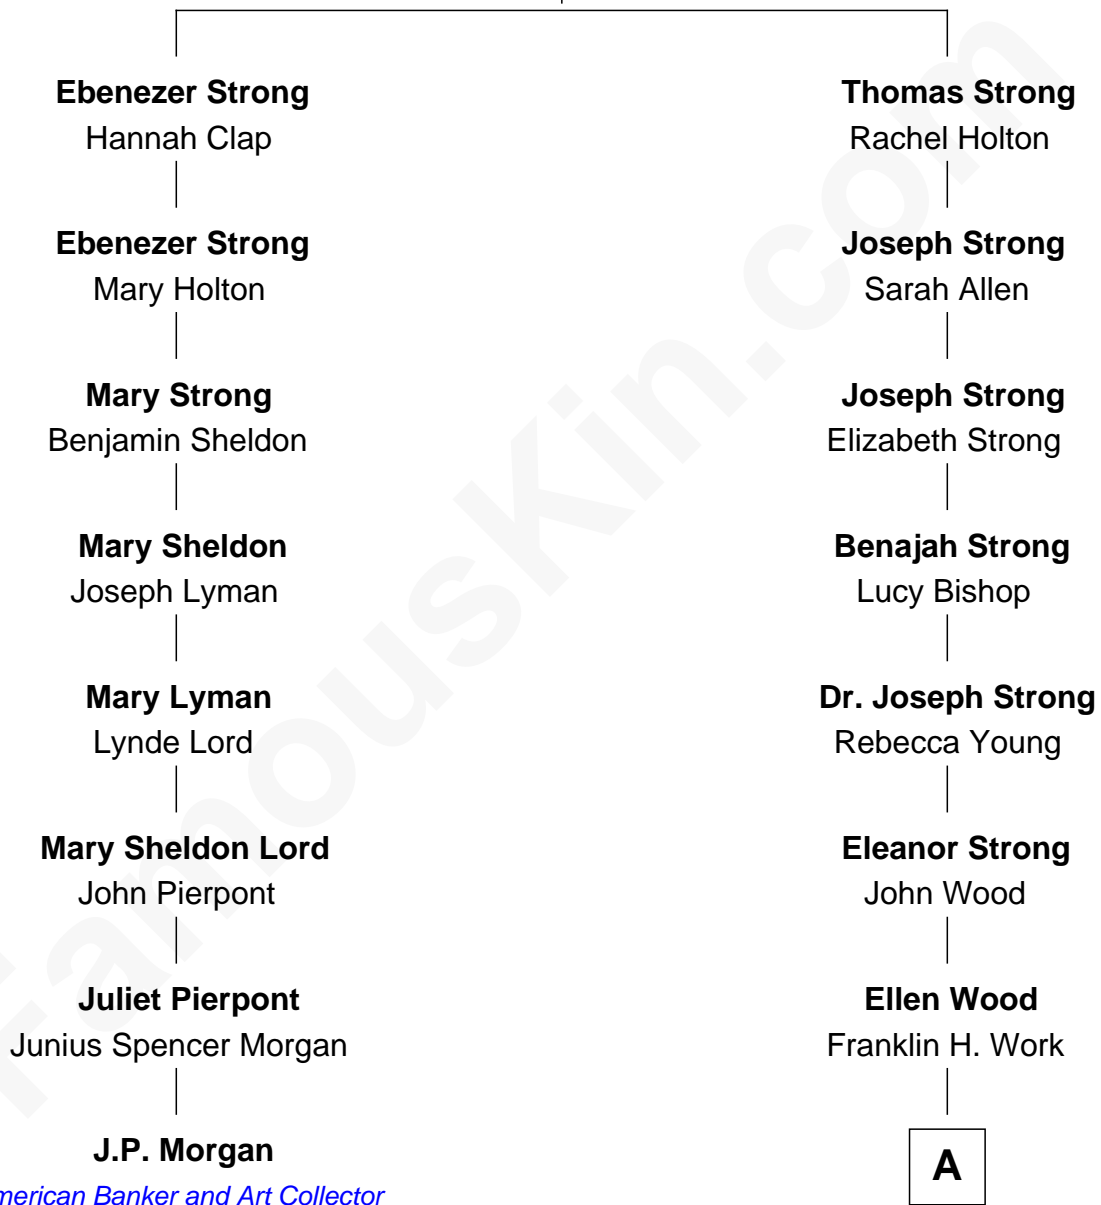

# FamousKin.com Relationship Chart of

**J.P. Morgan**

*American Banker and Art Collector*

7th cousin 3 times removed of

**Princess Diana**

*Princess of Wales*

**John Strong**

Abigail Ford

**A**

—  
**Frances Eleanor Work**

James Boothby Burke Roche

—  
**Edmund Maurice Burke Roche**

Ruth Sylvia Gill

—  
**Frances Ruth Burke Roche**

Edward John Spencer

—  
**Princess Diana**

*Princess of Wales*

FamousKin.com