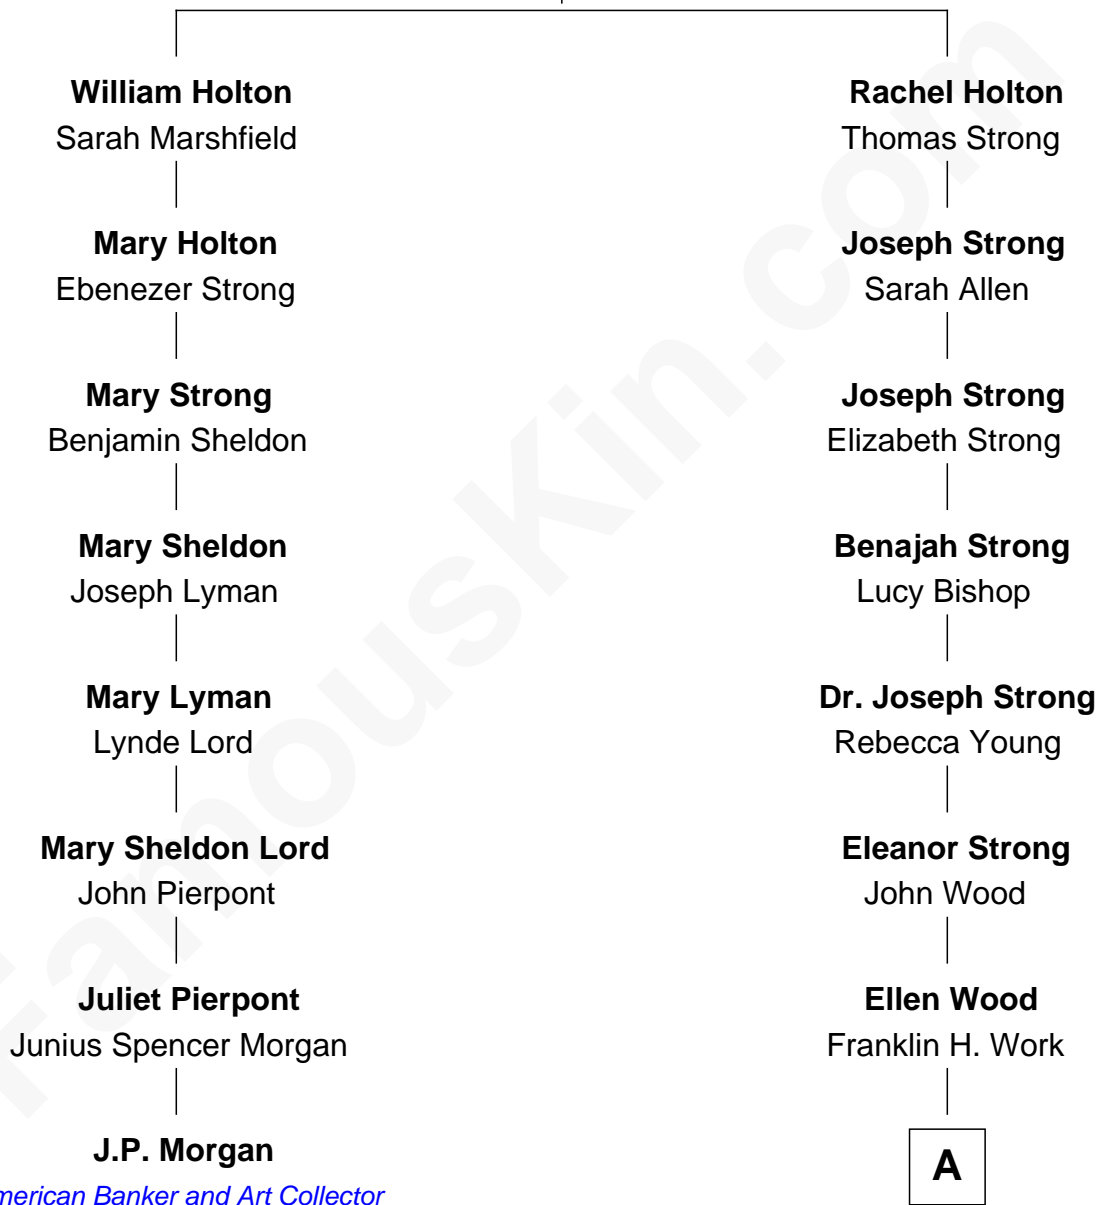

FamousKin.com Relationship Chart of

J.P. Morgan

American Banker and Art Collector

7th cousin 3 times removed of

Princess Diana

Princess of Wales

William Holton

Mary - - - - -

A

—
Frances Eleanor Work

James Boothby Burke Roche

—
Edmund Maurice Burke Roche

Ruth Sylvia Gill

—
Frances Ruth Burke Roche

Edward John Spencer

—
Princess Diana