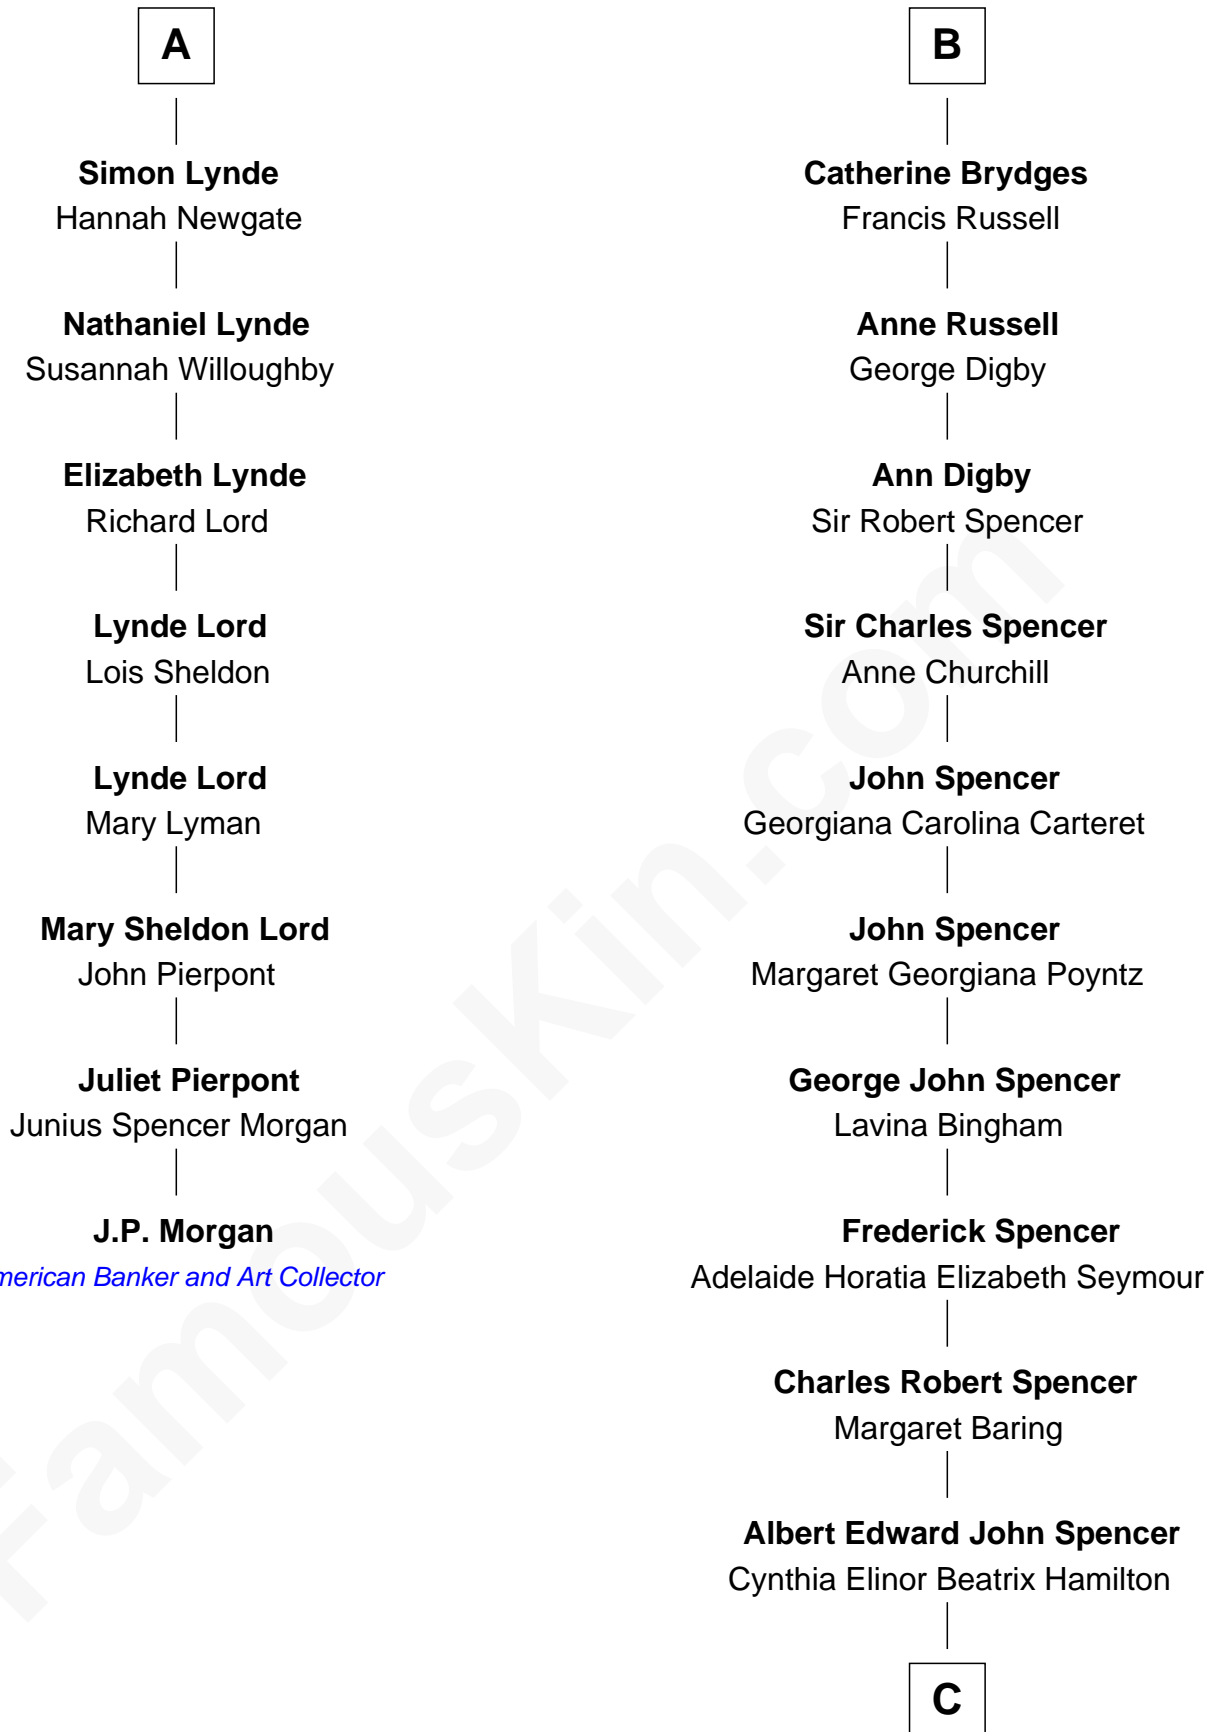

# FamousKin.com Relationship Chart of

**J.P. Morgan**

*American Banker and Art Collector*

14th cousin 5 times removed of

**Prince Harry**

*Duke of Sussex*

**Sir Reynold Grey**

*with wife  
Joan Astley*

Dorothy Bray

**Elizabeth Digby**

Enoch Lynde

**Giles Brydges**

Frances Clinton

**A**

**B**

**C**

**Edward John Spencer**  
Frances Ruth Burke Roche

**Princess Diana Frances Spencer**  
Charles III, King of the United Kingdom

**Prince Harry**  
*Duke of Sussex*

FamousKin.com