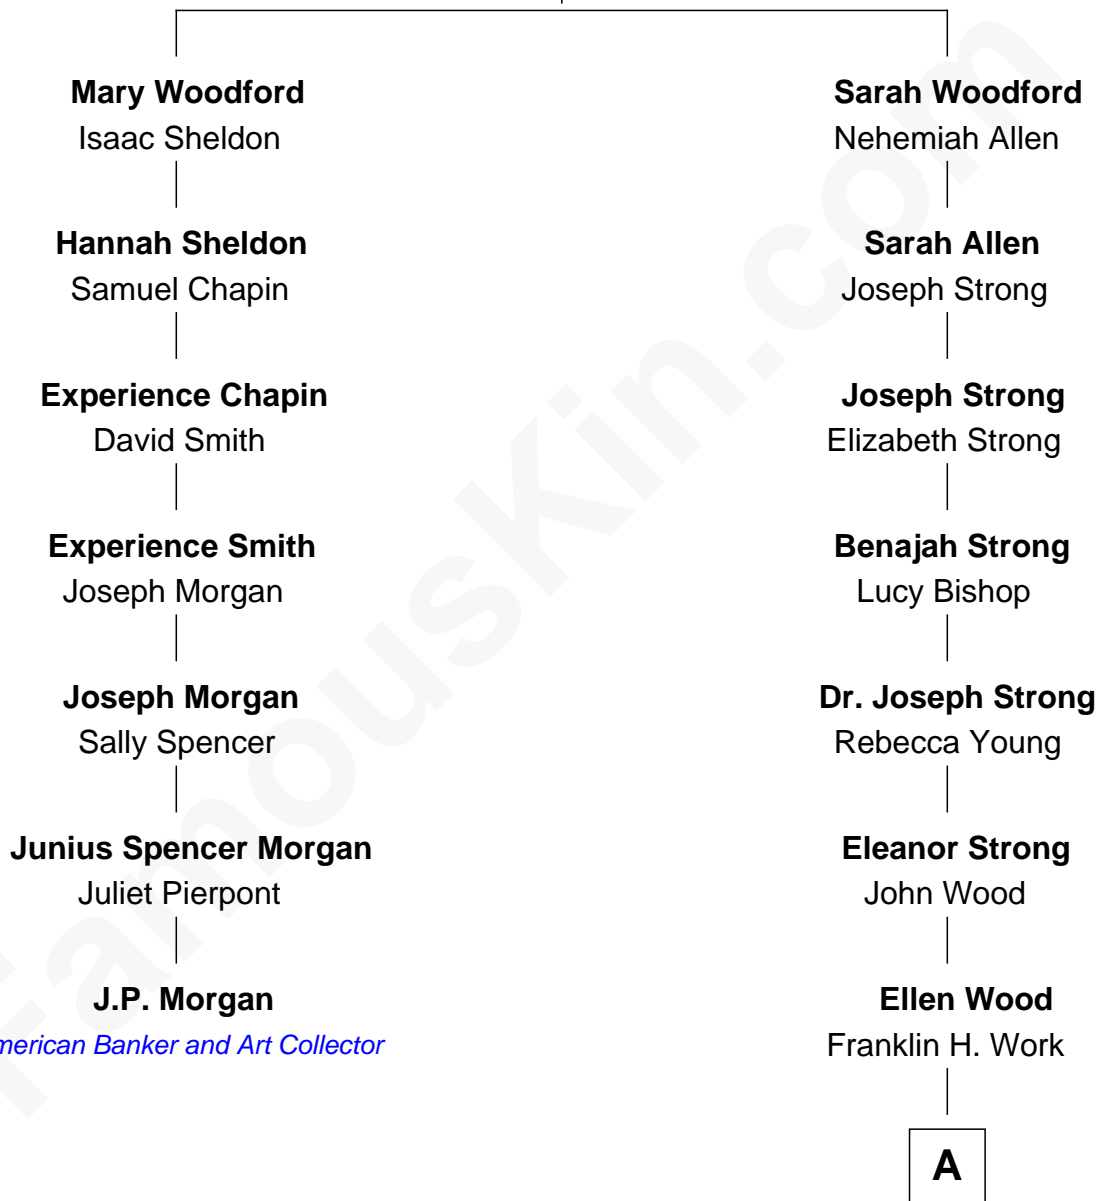

# FamousKin.com Relationship Chart of

**J.P. Morgan**

*American Banker and Art Collector*

6th cousin 5 times removed of

**Prince Harry**

*Duke of Sussex*

**Thomas Woodford**

Mary Blott

**A**

—  
**Frances Eleanor Work**

James Boothby Burke Roche

—  
**Edmund Maurice Burke Roche**

Ruth Sylvia Gill

—  
**Frances Ruth Burke Roche**

Edward John Spencer

—  
**Princess Diana Frances Spencer**

Charles III, King of the United Kingdom

—  
**Prince Harry**

*Duke of Sussex*

FamousKin.com