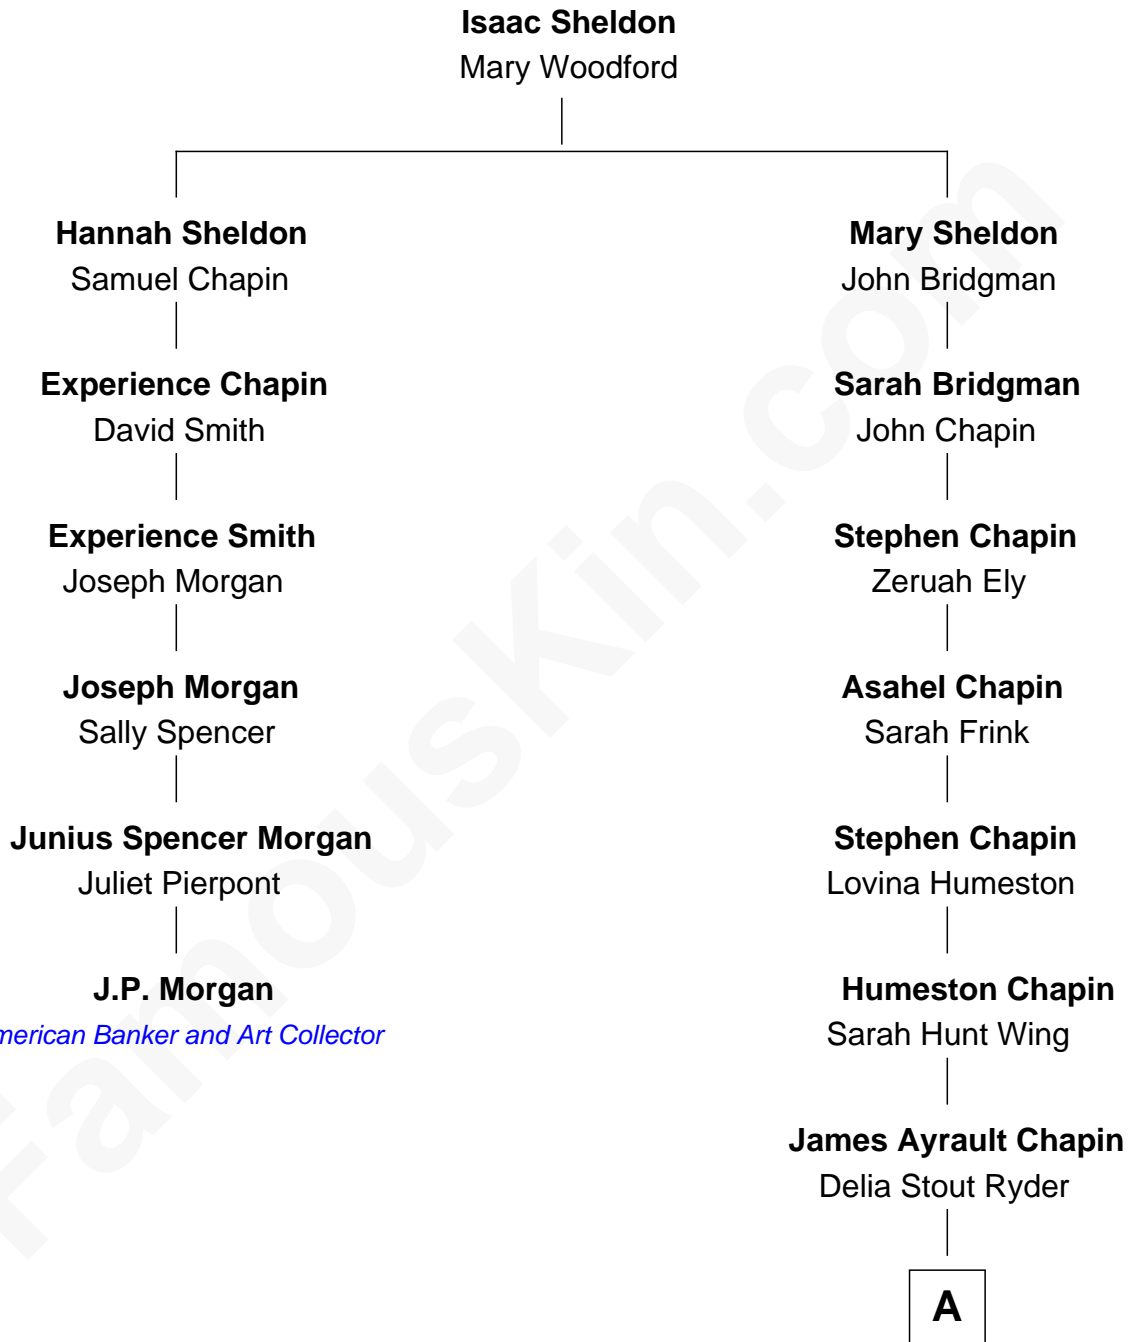

# FamousKin.com Relationship Chart of

**J.P. Morgan**

*American Banker and Art Collector*

5th cousin 4 times removed of

**Harry Chapin**

*Singer and Songwriter*

A

James Ormsbee Chapin