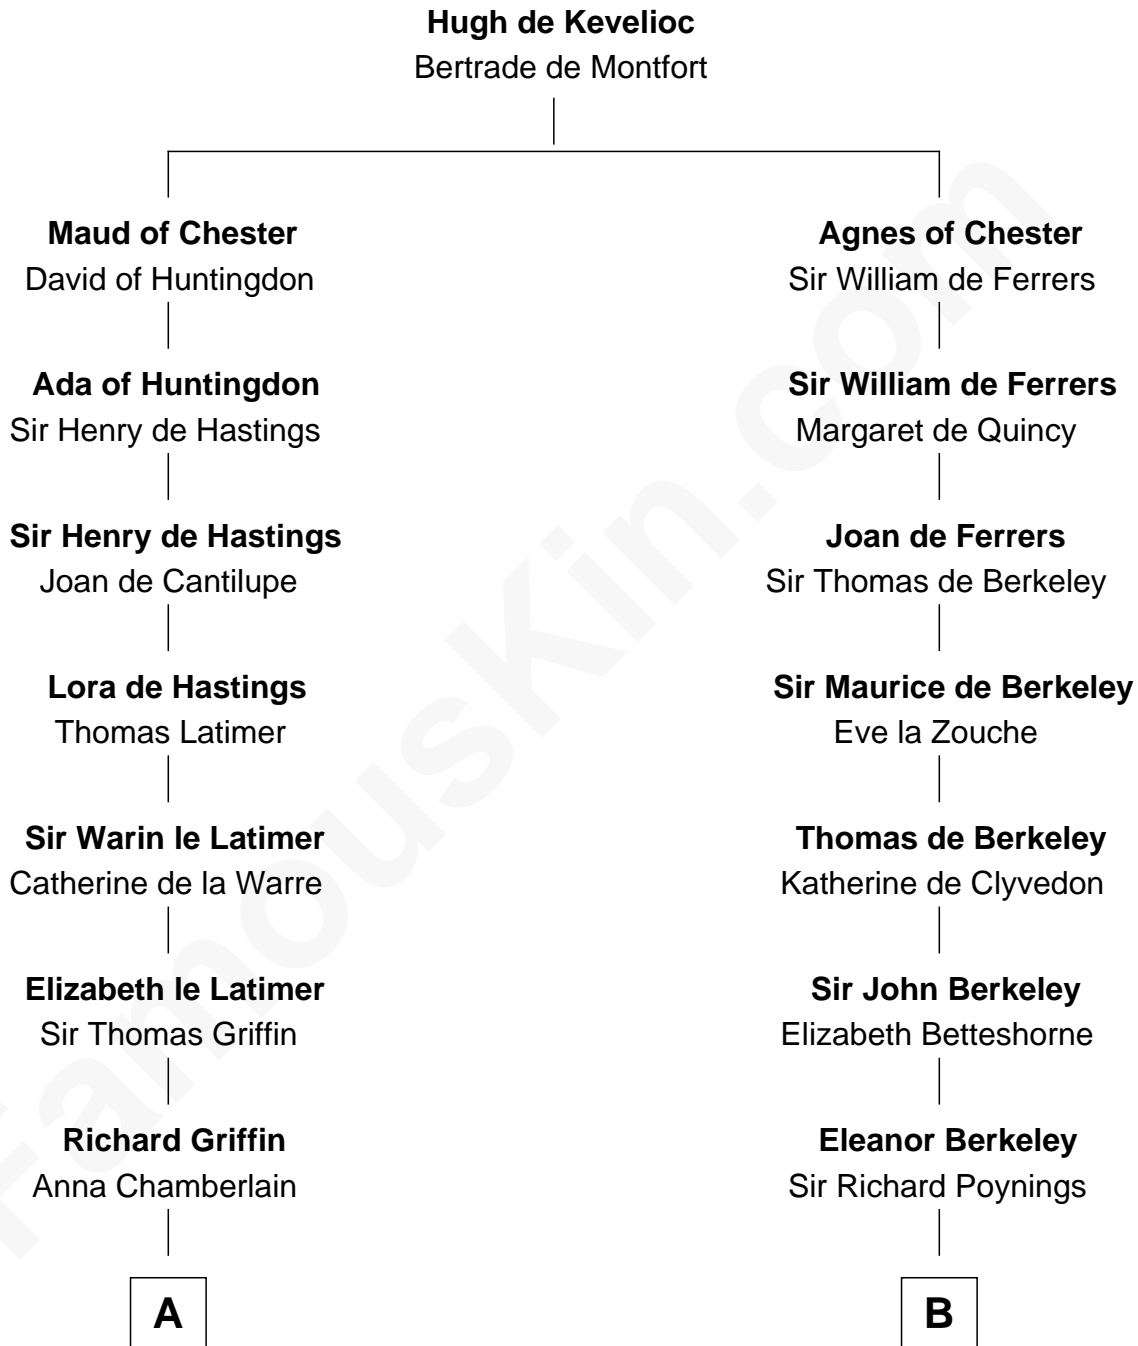

# FamousKin.com Relationship Chart of

**J.P. Morgan**

*American Banker and Art Collector*

18th cousin 3 times removed of

**Harriet Martineau**

*Author of The Hour and the Man*

**C**

**Lynde Lord**  
Lois Sheldon

**Lynde Lord**  
Mary Lyman

**Mary Sheldon Lord**  
John Pierpont

**Juliet Pierpont**  
Junius Spencer Morgan

**J.P. Morgan**  
*American Banker and Art Collector*

**D**

**Thomas Martineau**  
Elizabeth Rankin