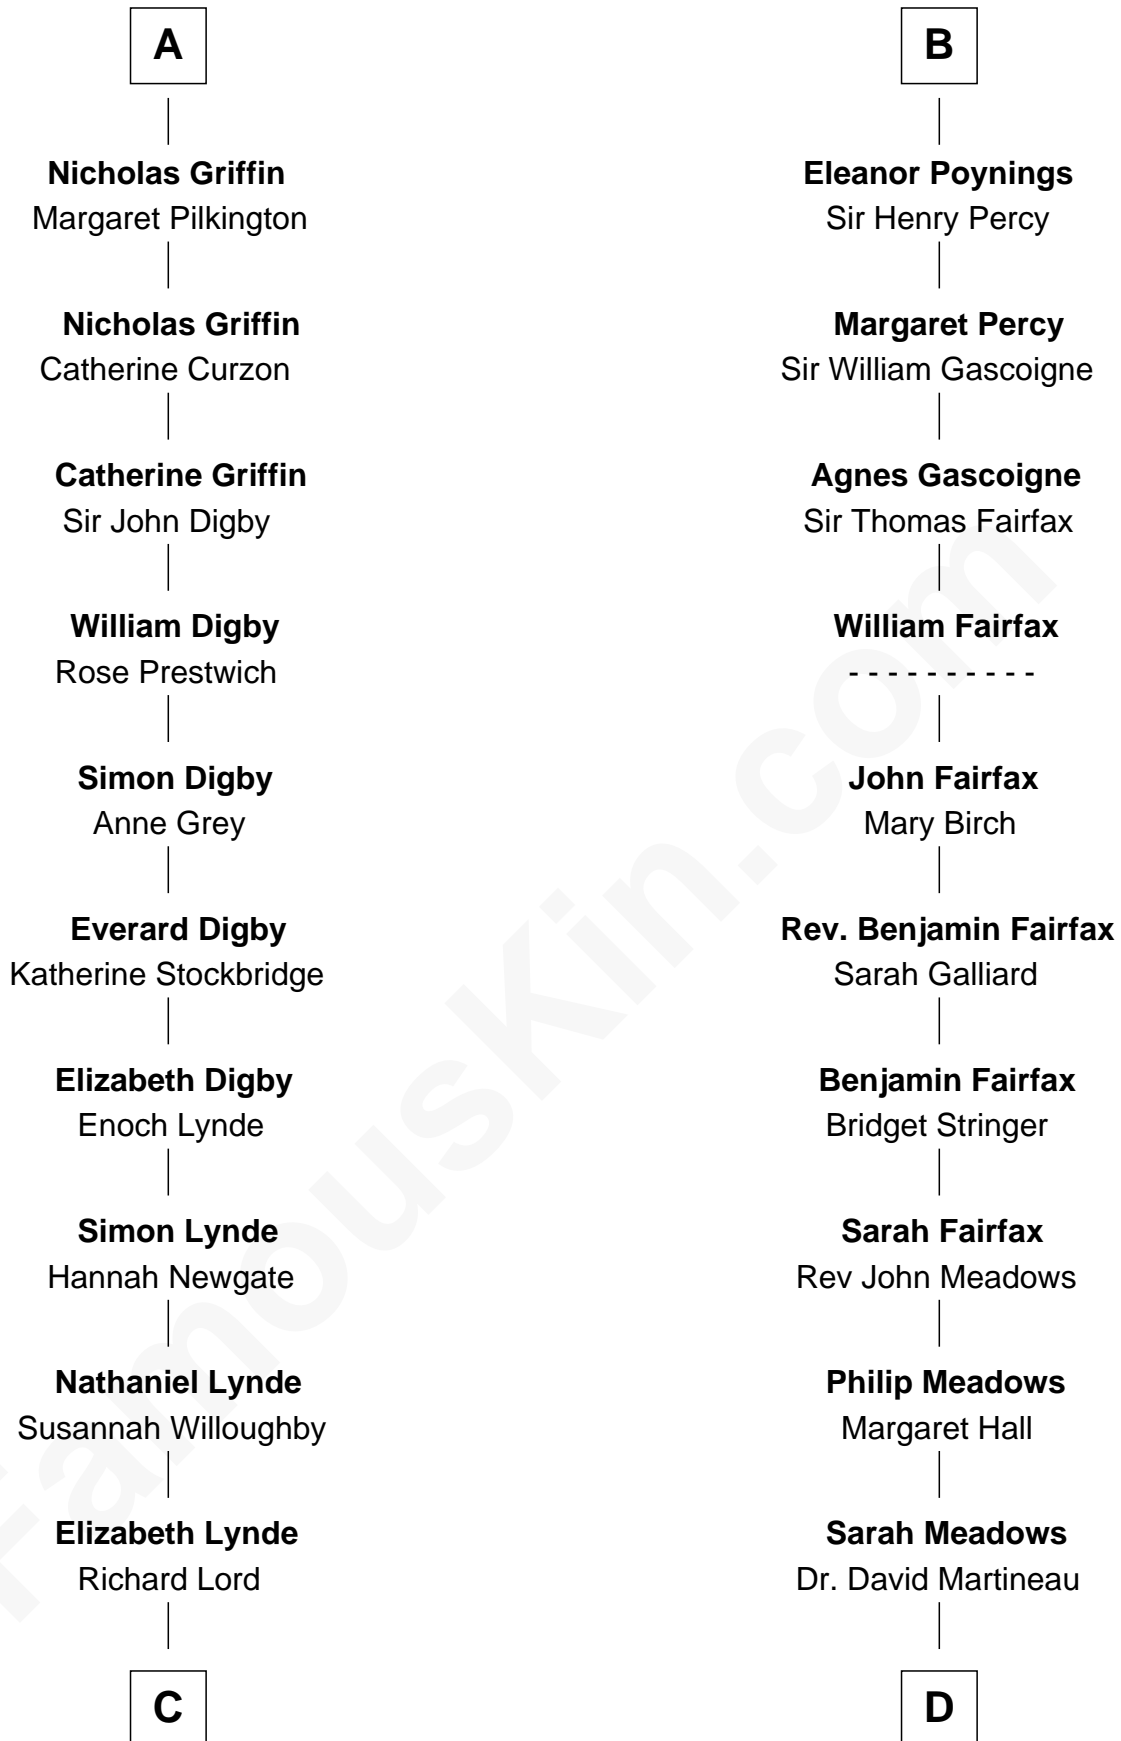

# FamousKin.com Relationship Chart of

**J.P. Morgan**

*American Banker and Art Collector*

18th cousin 3 times removed of

**Harriet Martineau**

*Author of The Hour and the Man*

**C**

**Lynde Lord**  
Lois Sheldon

**Lynde Lord**  
Mary Lyman

**Mary Sheldon Lord**  
John Pierpont

**Juliet Pierpont**  
Junius Spencer Morgan

**J.P. Morgan**  
*American Banker and Art Collector*

**D**

**Thomas Martineau**  
Elizabeth Rankin