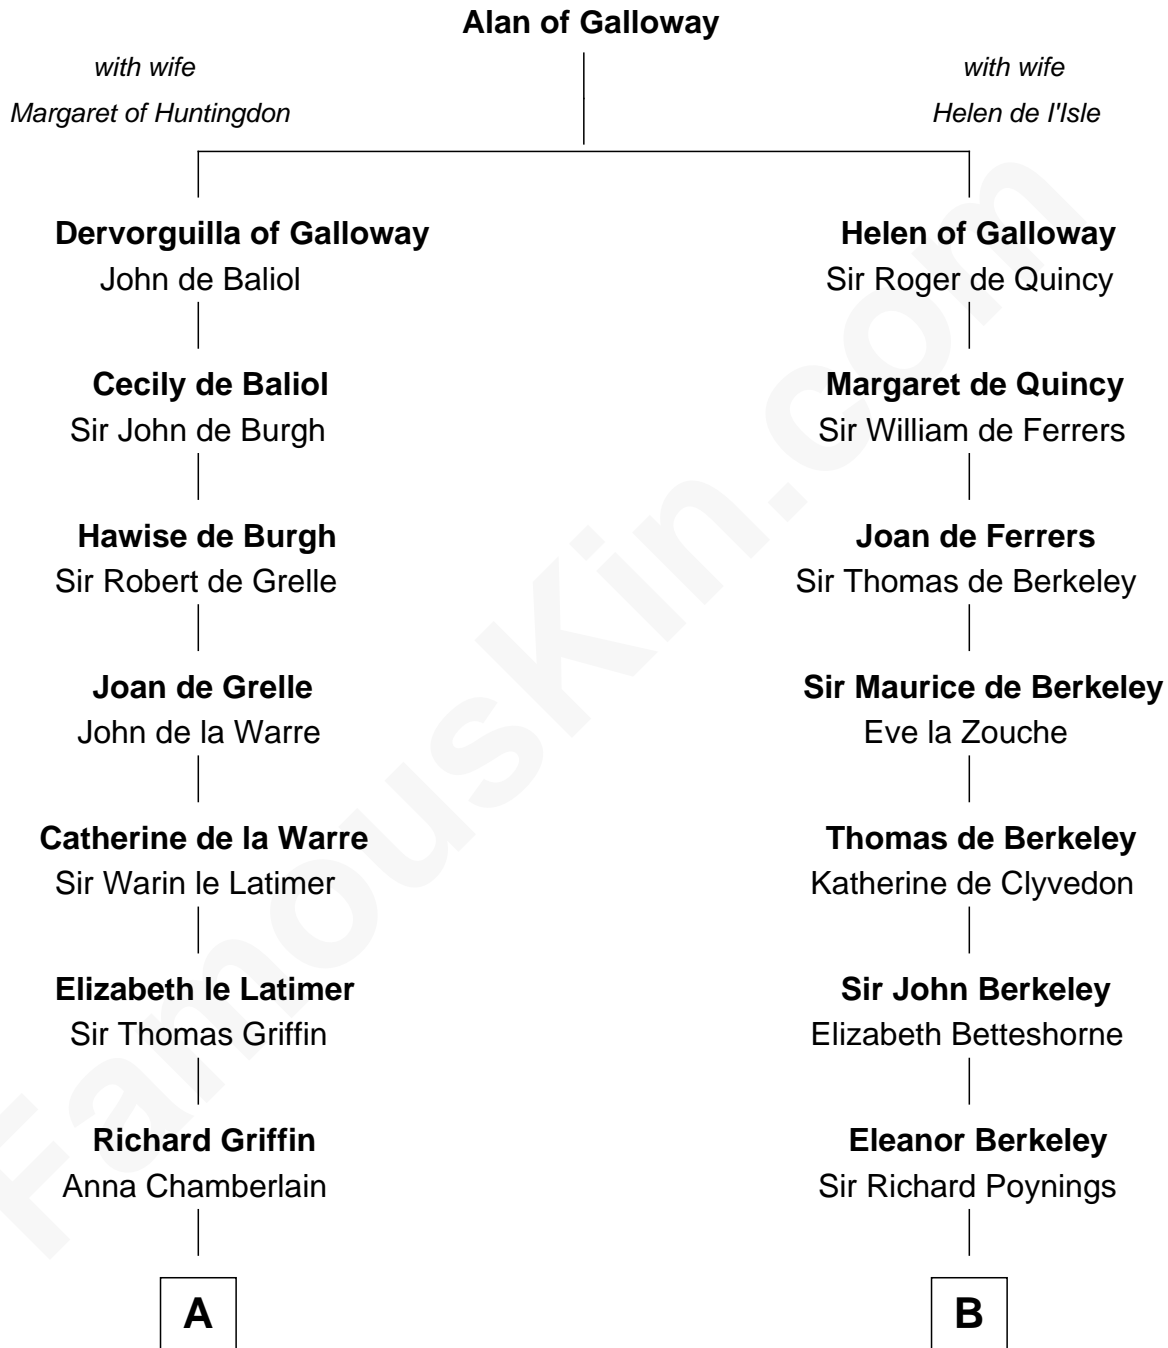

# FamousKin.com Relationship Chart of

**J.P. Morgan**

*American Banker and Art Collector*

18th cousin 3 times removed of

**Harriet Martineau**

*Author of The Hour and the Man*

**C**

**Lynde Lord**  
Lois Sheldon

**Lynde Lord**  
Mary Lyman

**Mary Sheldon Lord**  
John Pierpont

**Juliet Pierpont**  
Junius Spencer Morgan

**J.P. Morgan**  
*American Banker and Art Collector*

**D**

**Thomas Martineau**  
Elizabeth Rankin