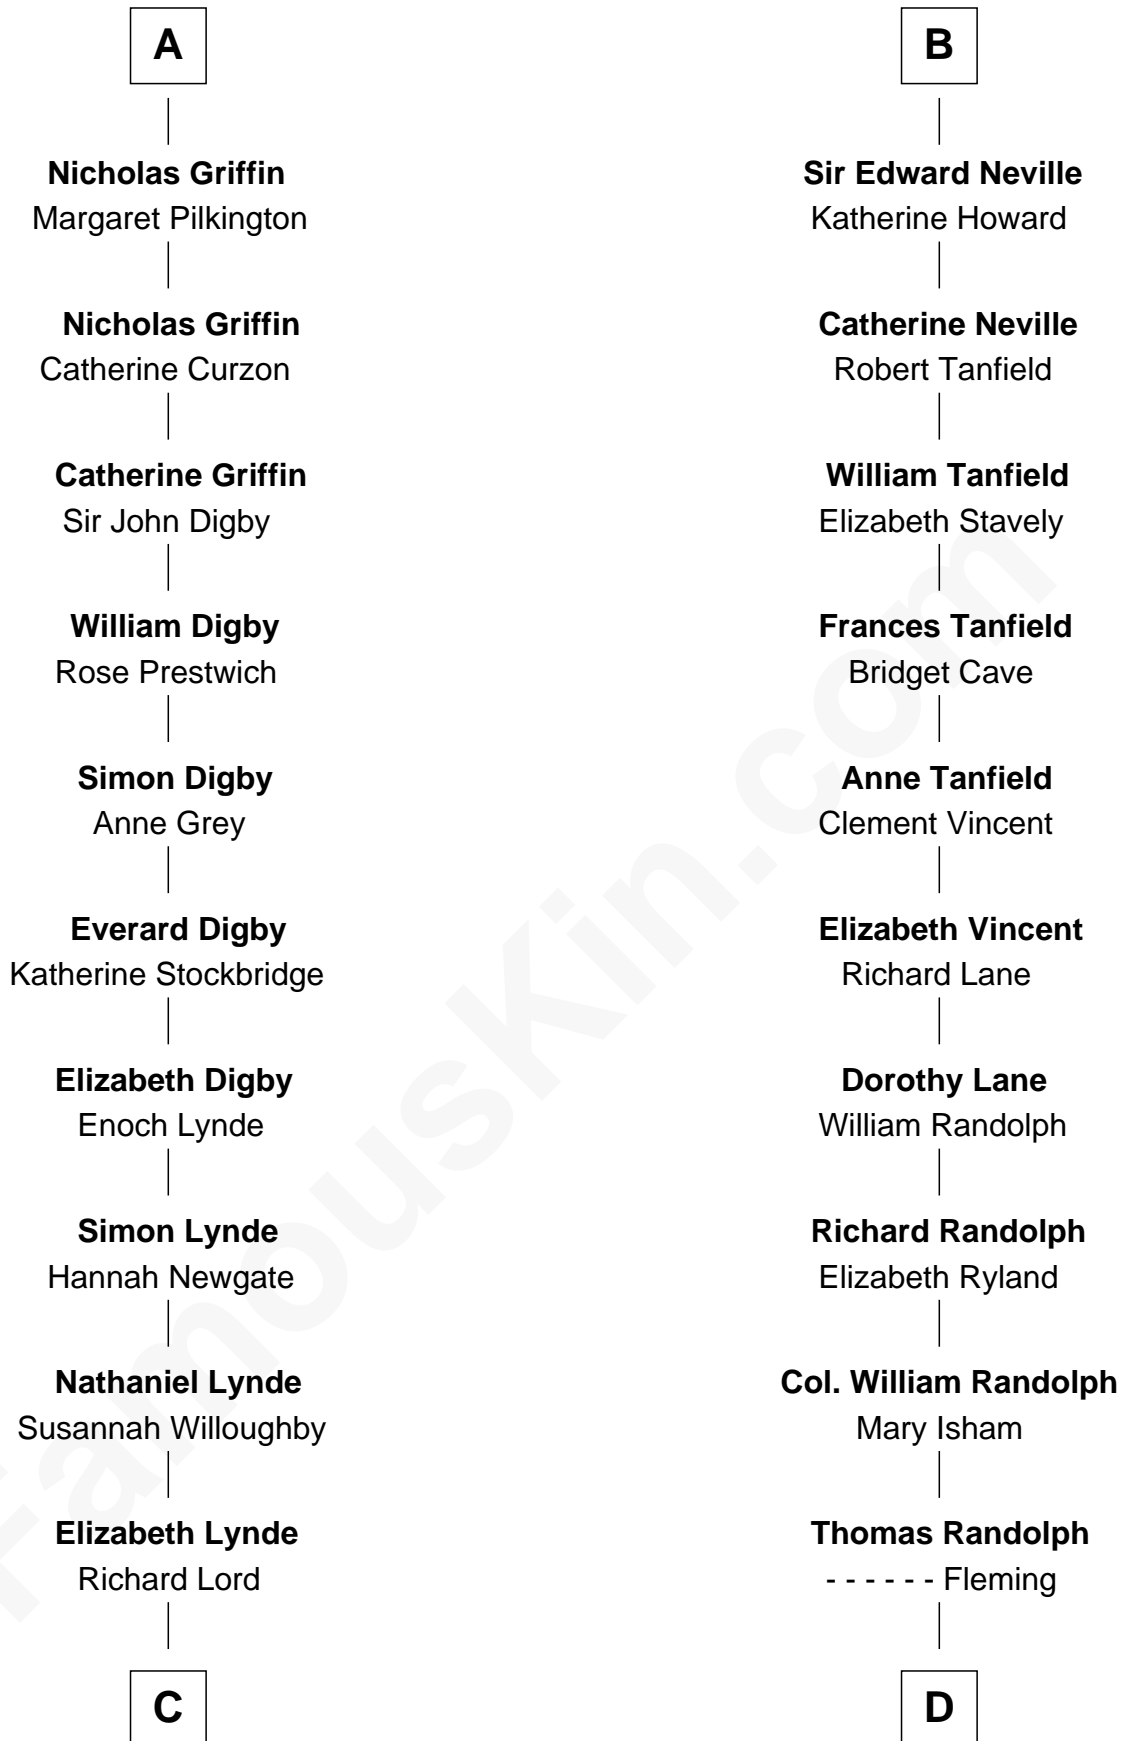

FamousKin.com Relationship Chart of

J.P. Morgan

American Banker and Art Collector

19th cousin 2 times removed of

John Marshall

4th Chief Justice of the U.S. Supreme Court

C

Lynde Lord
Lois Sheldon

Lynde Lord
Mary Lyman

Mary Sheldon Lord
John Pierpont

Juliet Pierpont
Junius Spencer Morgan

J.P. Morgan
American Banker and Art Collector

D

Mary Isham Randolph
Rev. James Keith

Mary Randolph Keith
Col. Thomas Marshall